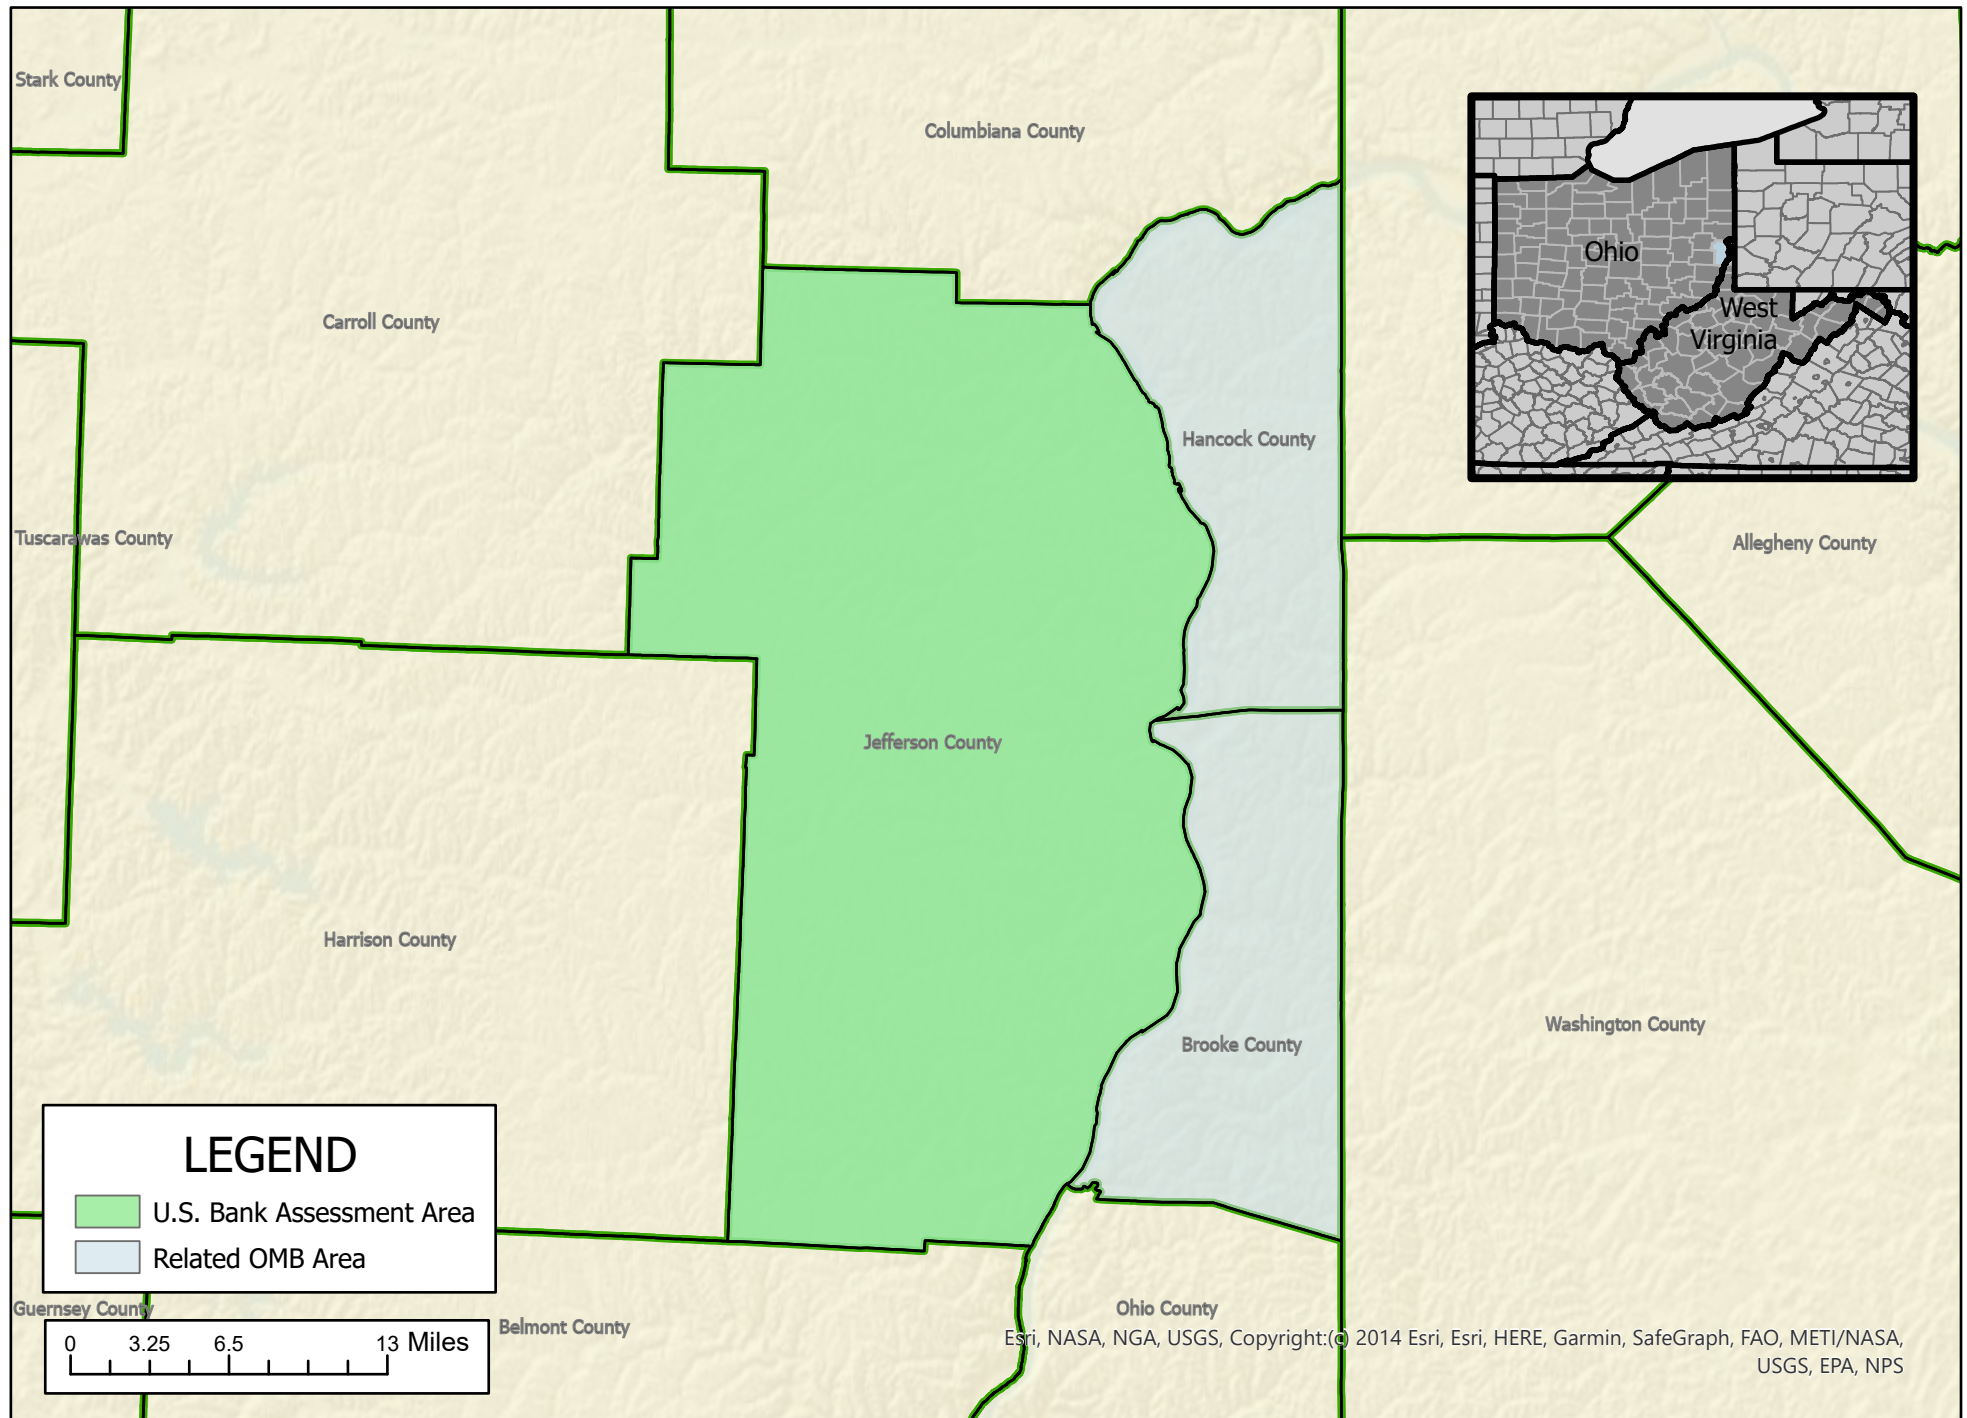

U. S. Bank - Weirton-Steubenville, WV-OH MSA Assessment Area

*MSA = Metropolitan Statistical Area

Map Created by U. S. Bank CRA department on 9/23/2022