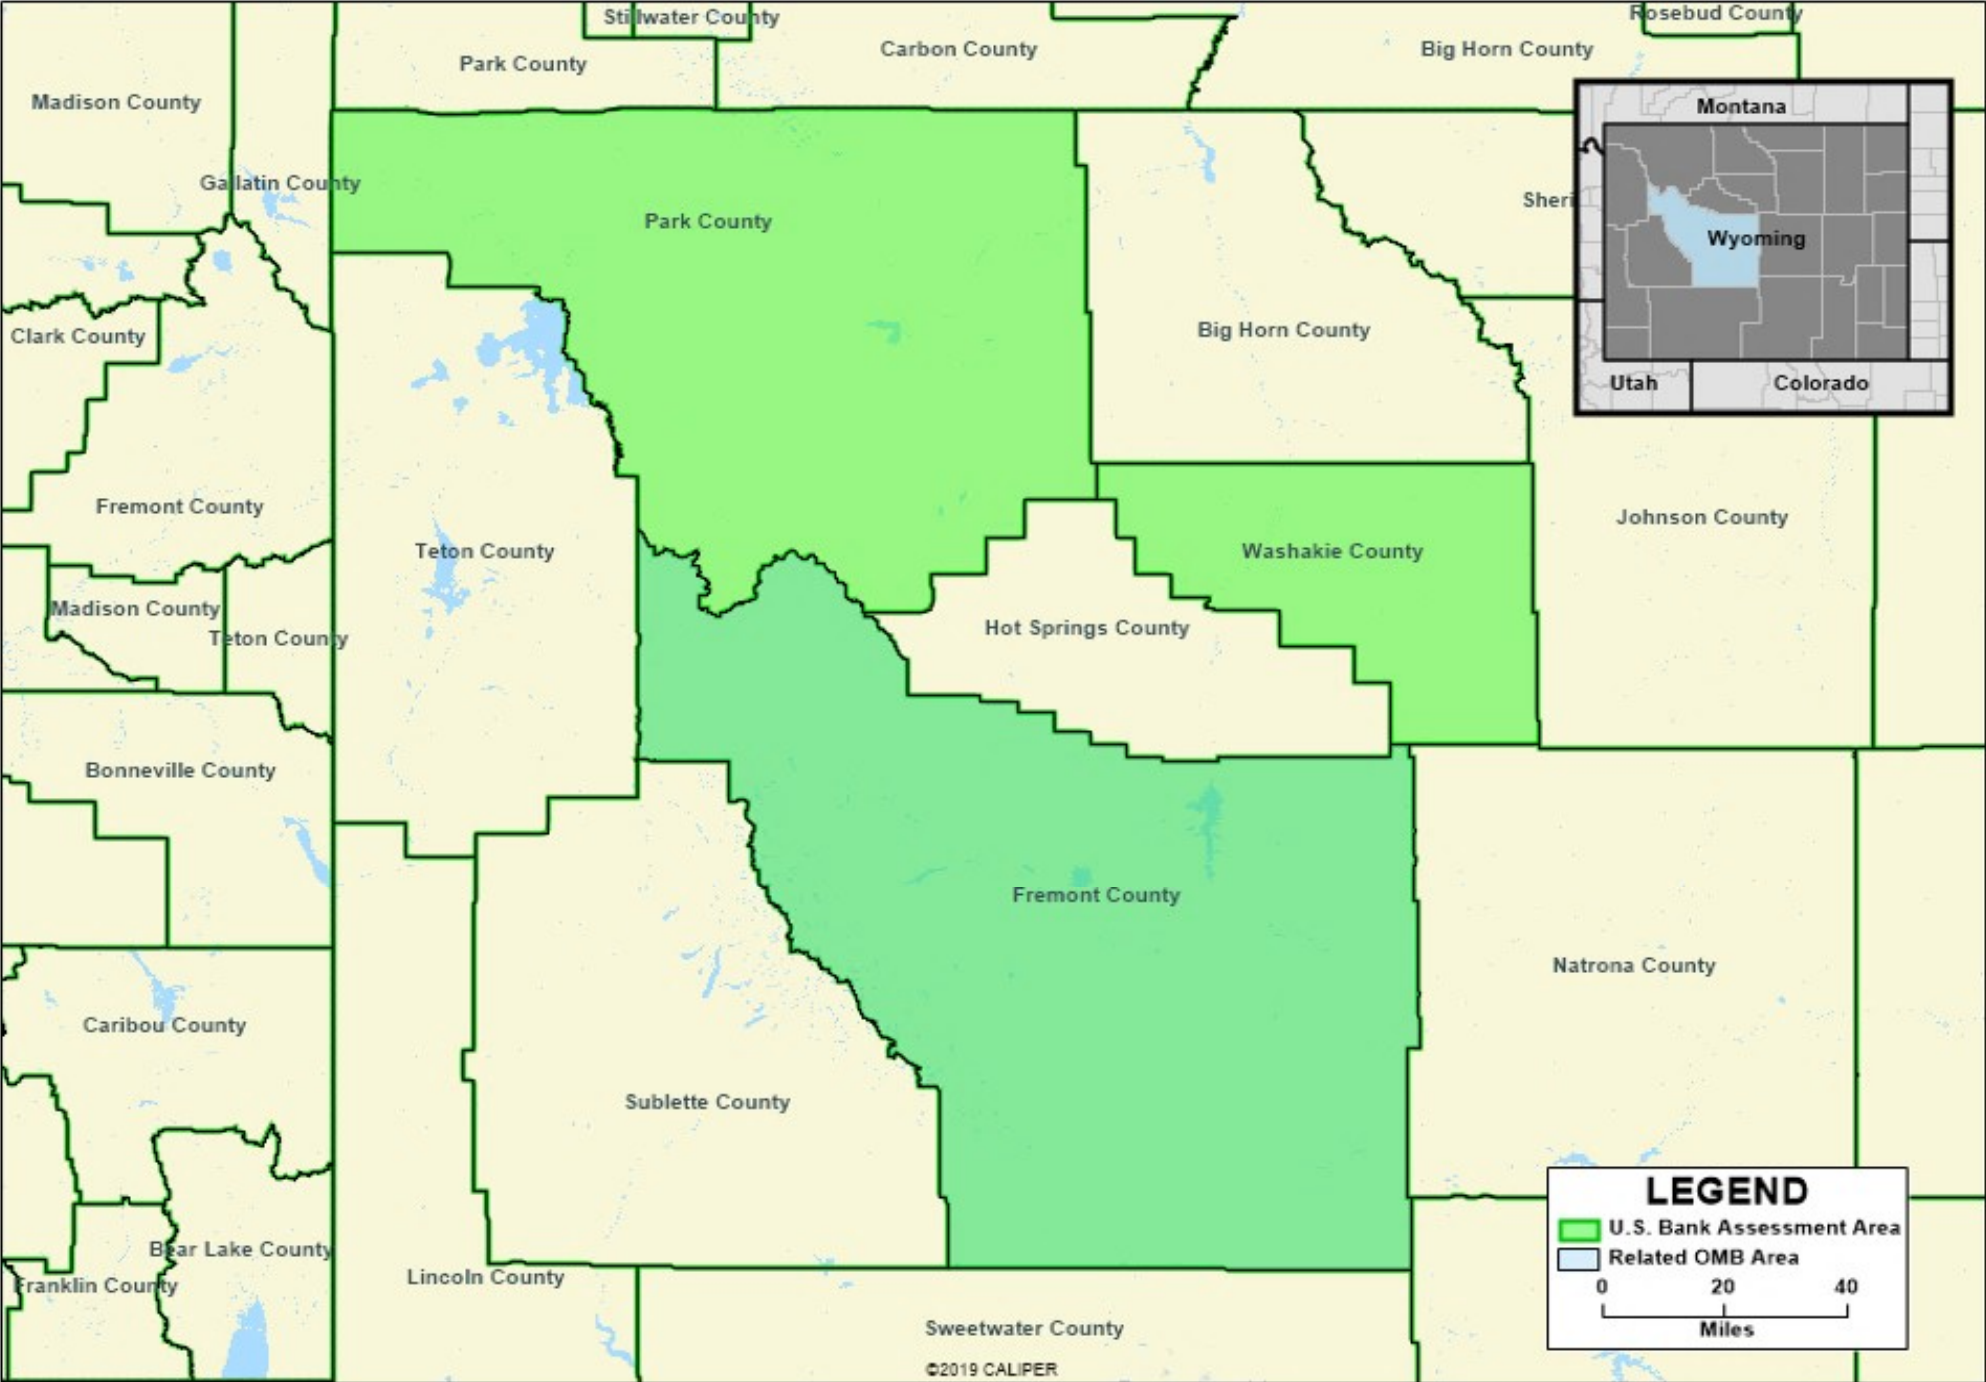

U. S. Bank - NM - Fremont Park Washakie, WY Assessment Area

*MiSA = Micropolitan Statistical Area