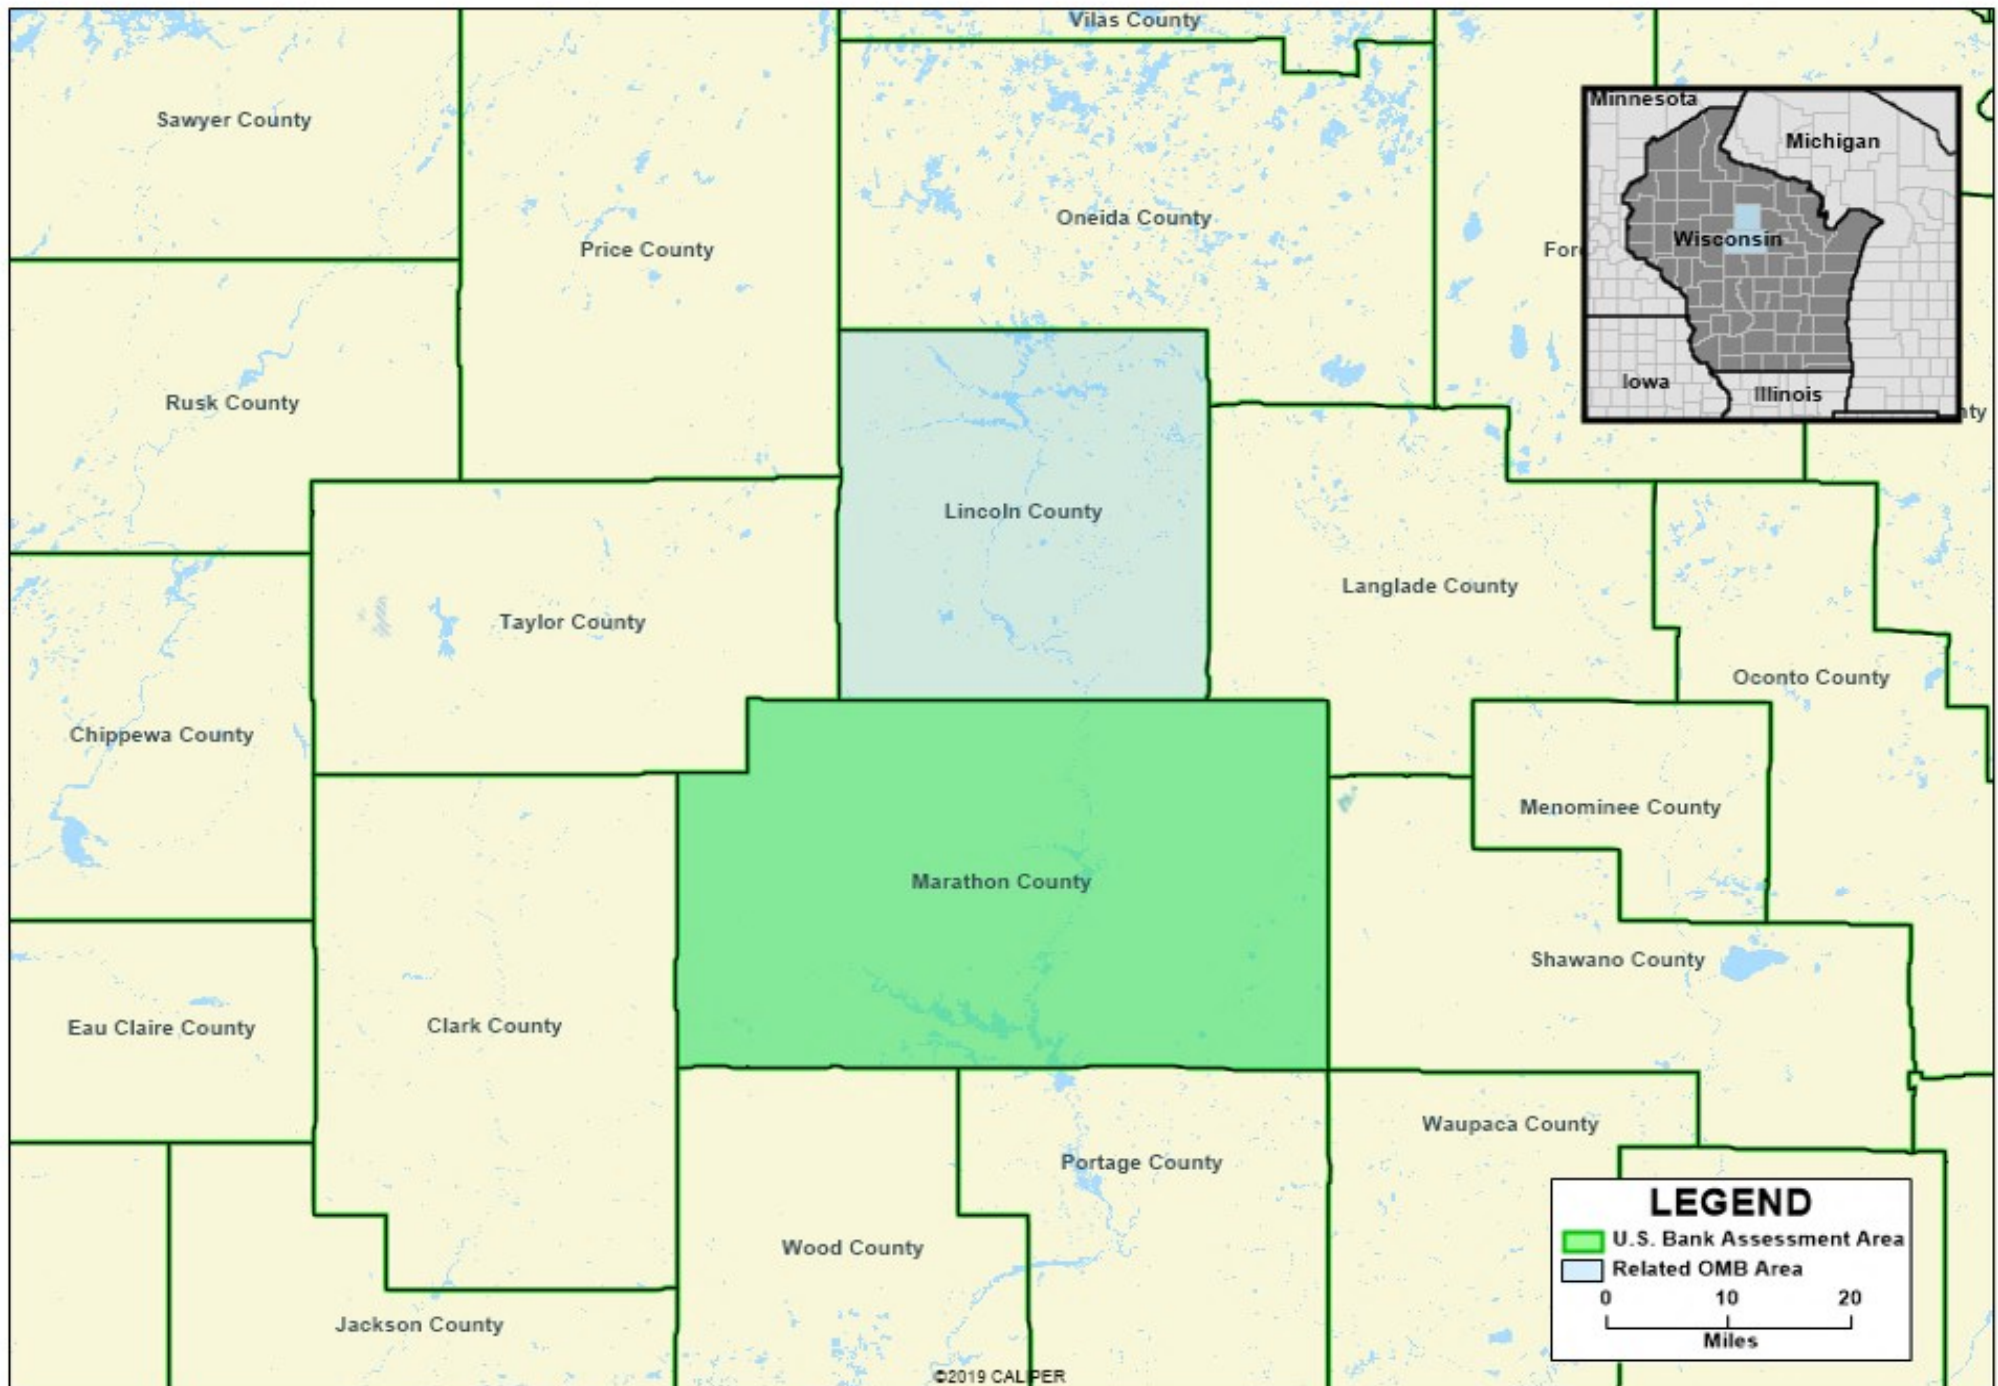

# U. S. Bank - Wausau-Weston, WI MSA Assessment Area

\*MSA = Metropolitan Statistical Area

Map Created by U. S. Bank CRA department on 3/10/2020