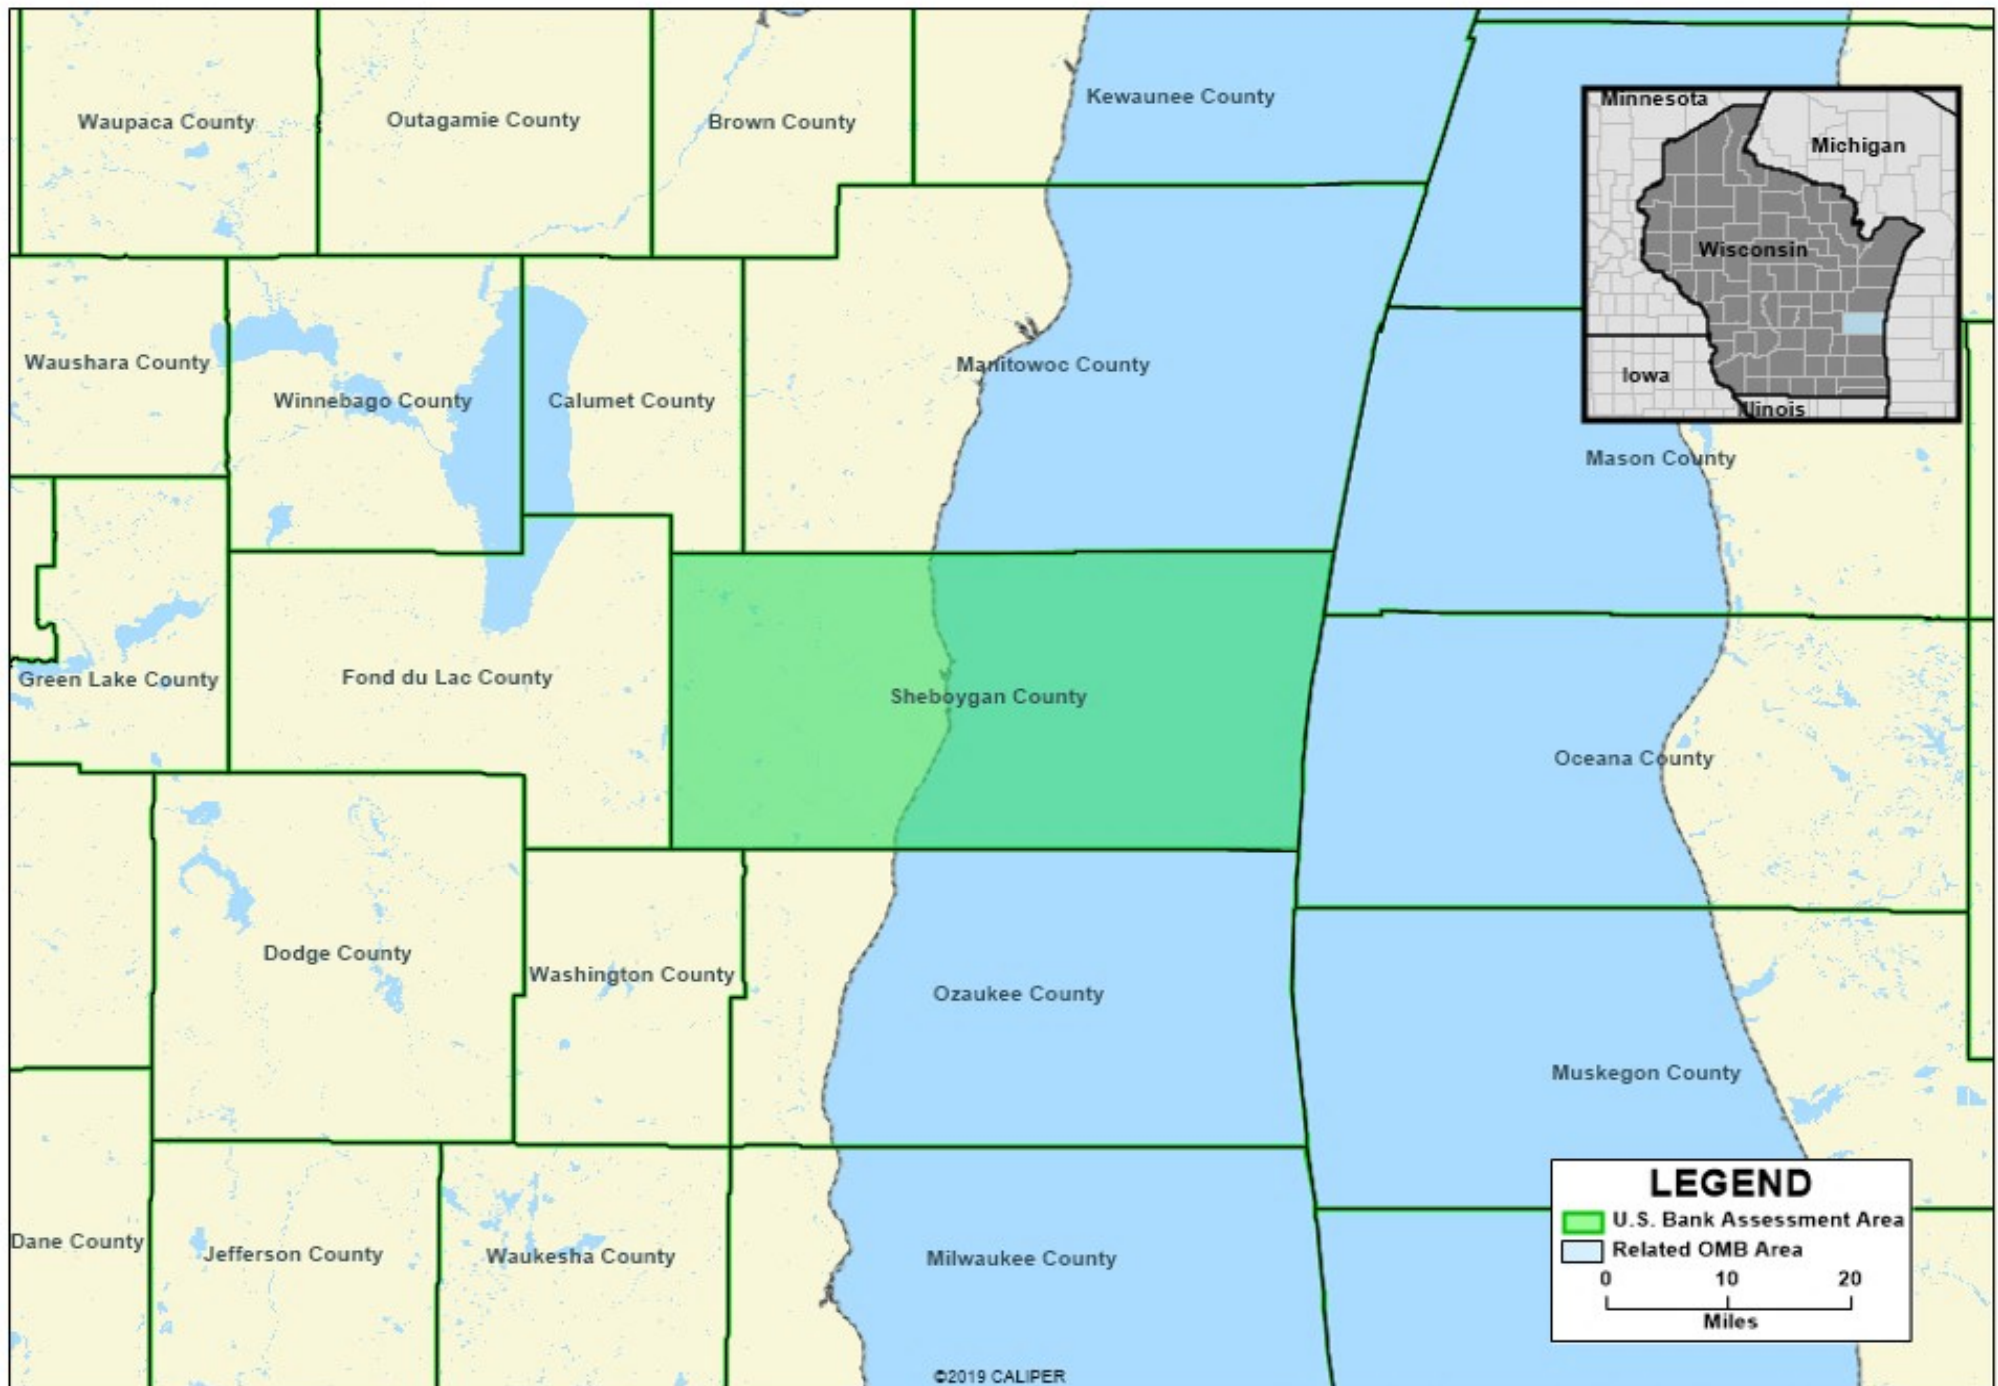

U. S. Bank - Sheboygan, WI MSA Assessment Area

*MSA = Metropolitan Statistical Area

Map Created by U. S. Bank CRA department on 3/10/2020