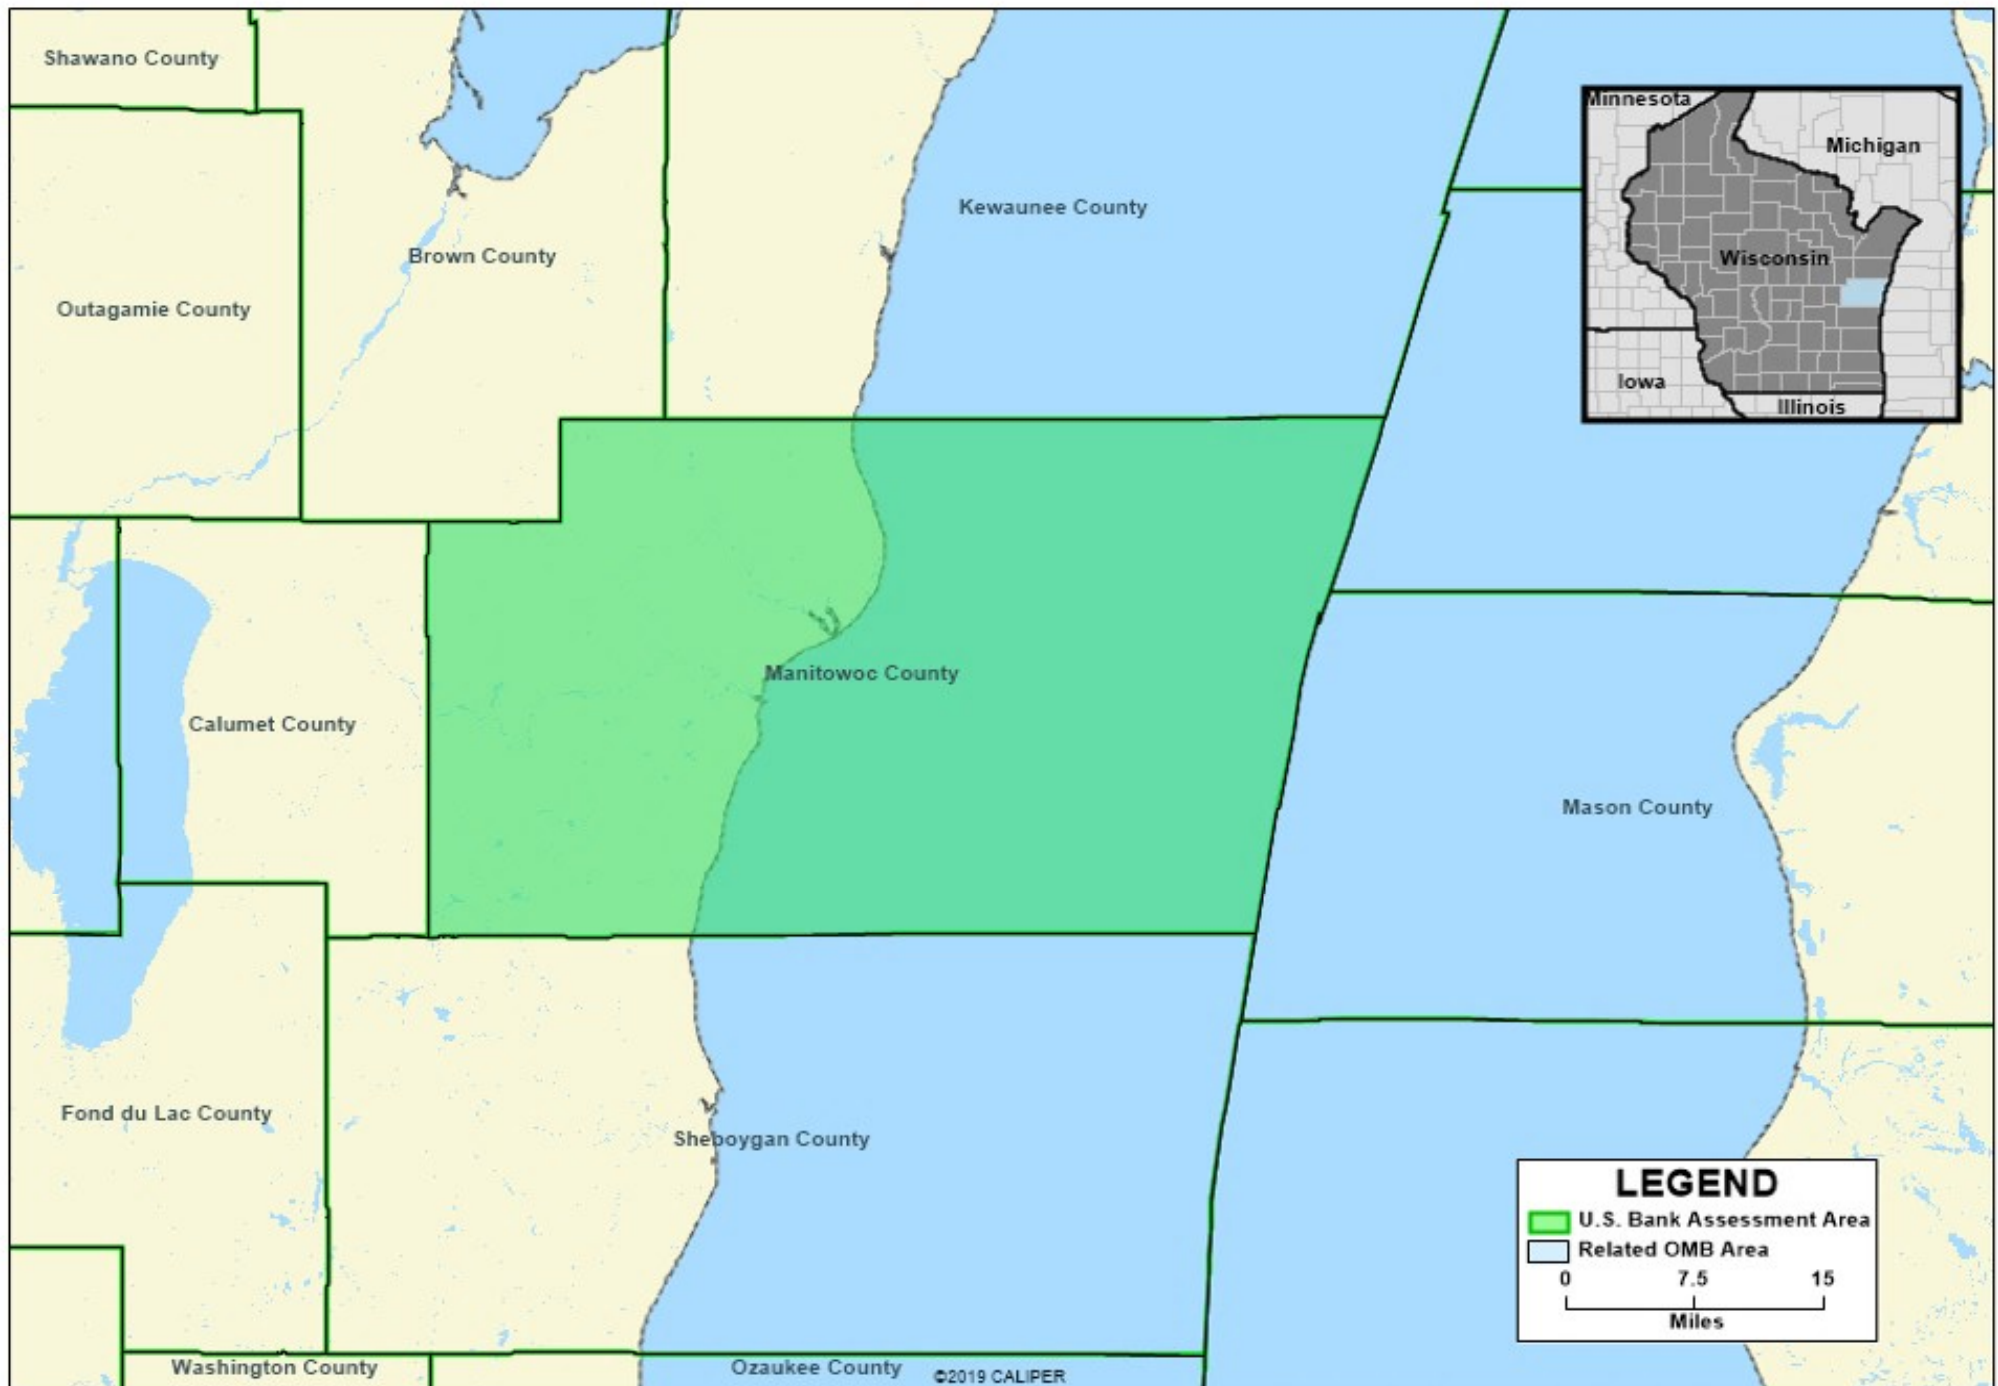

U. S. Bank - NM - Manitowoc, WI MiSA Assessment Area

*MiSA = Micropolitan Statistical Area

Map Created by U. S. Bank CRA department on 3/10/2020