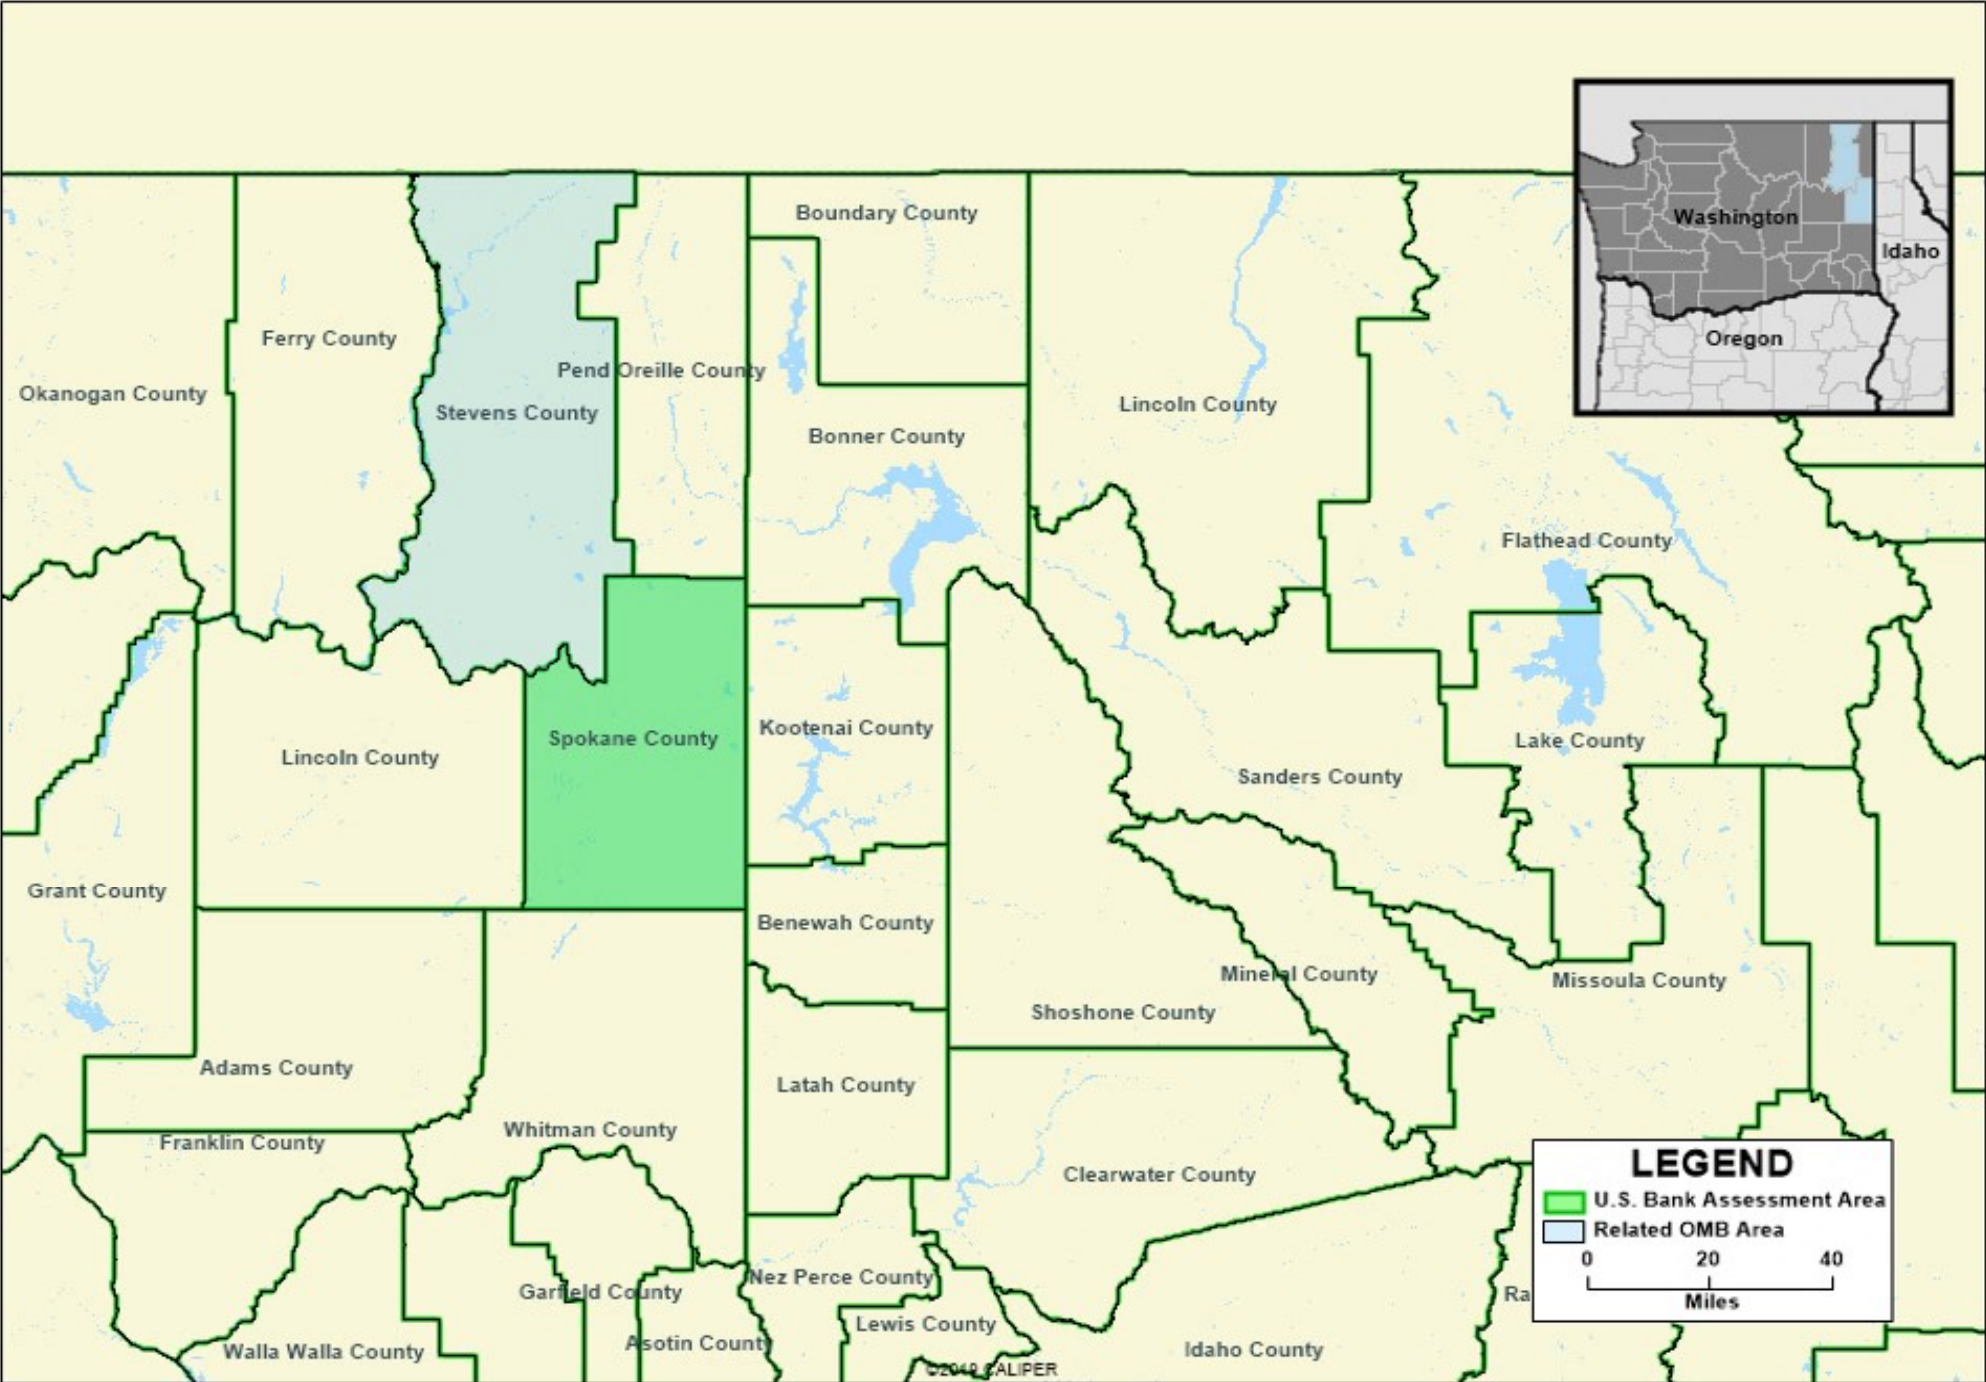

# U. S. Bank - Spokane-Spokane Valley, WA MSA Assessment Area

\*MSA = Metropolitan Statistical Area

Map Created by U. S. Bank CRA department on 3/10/2020