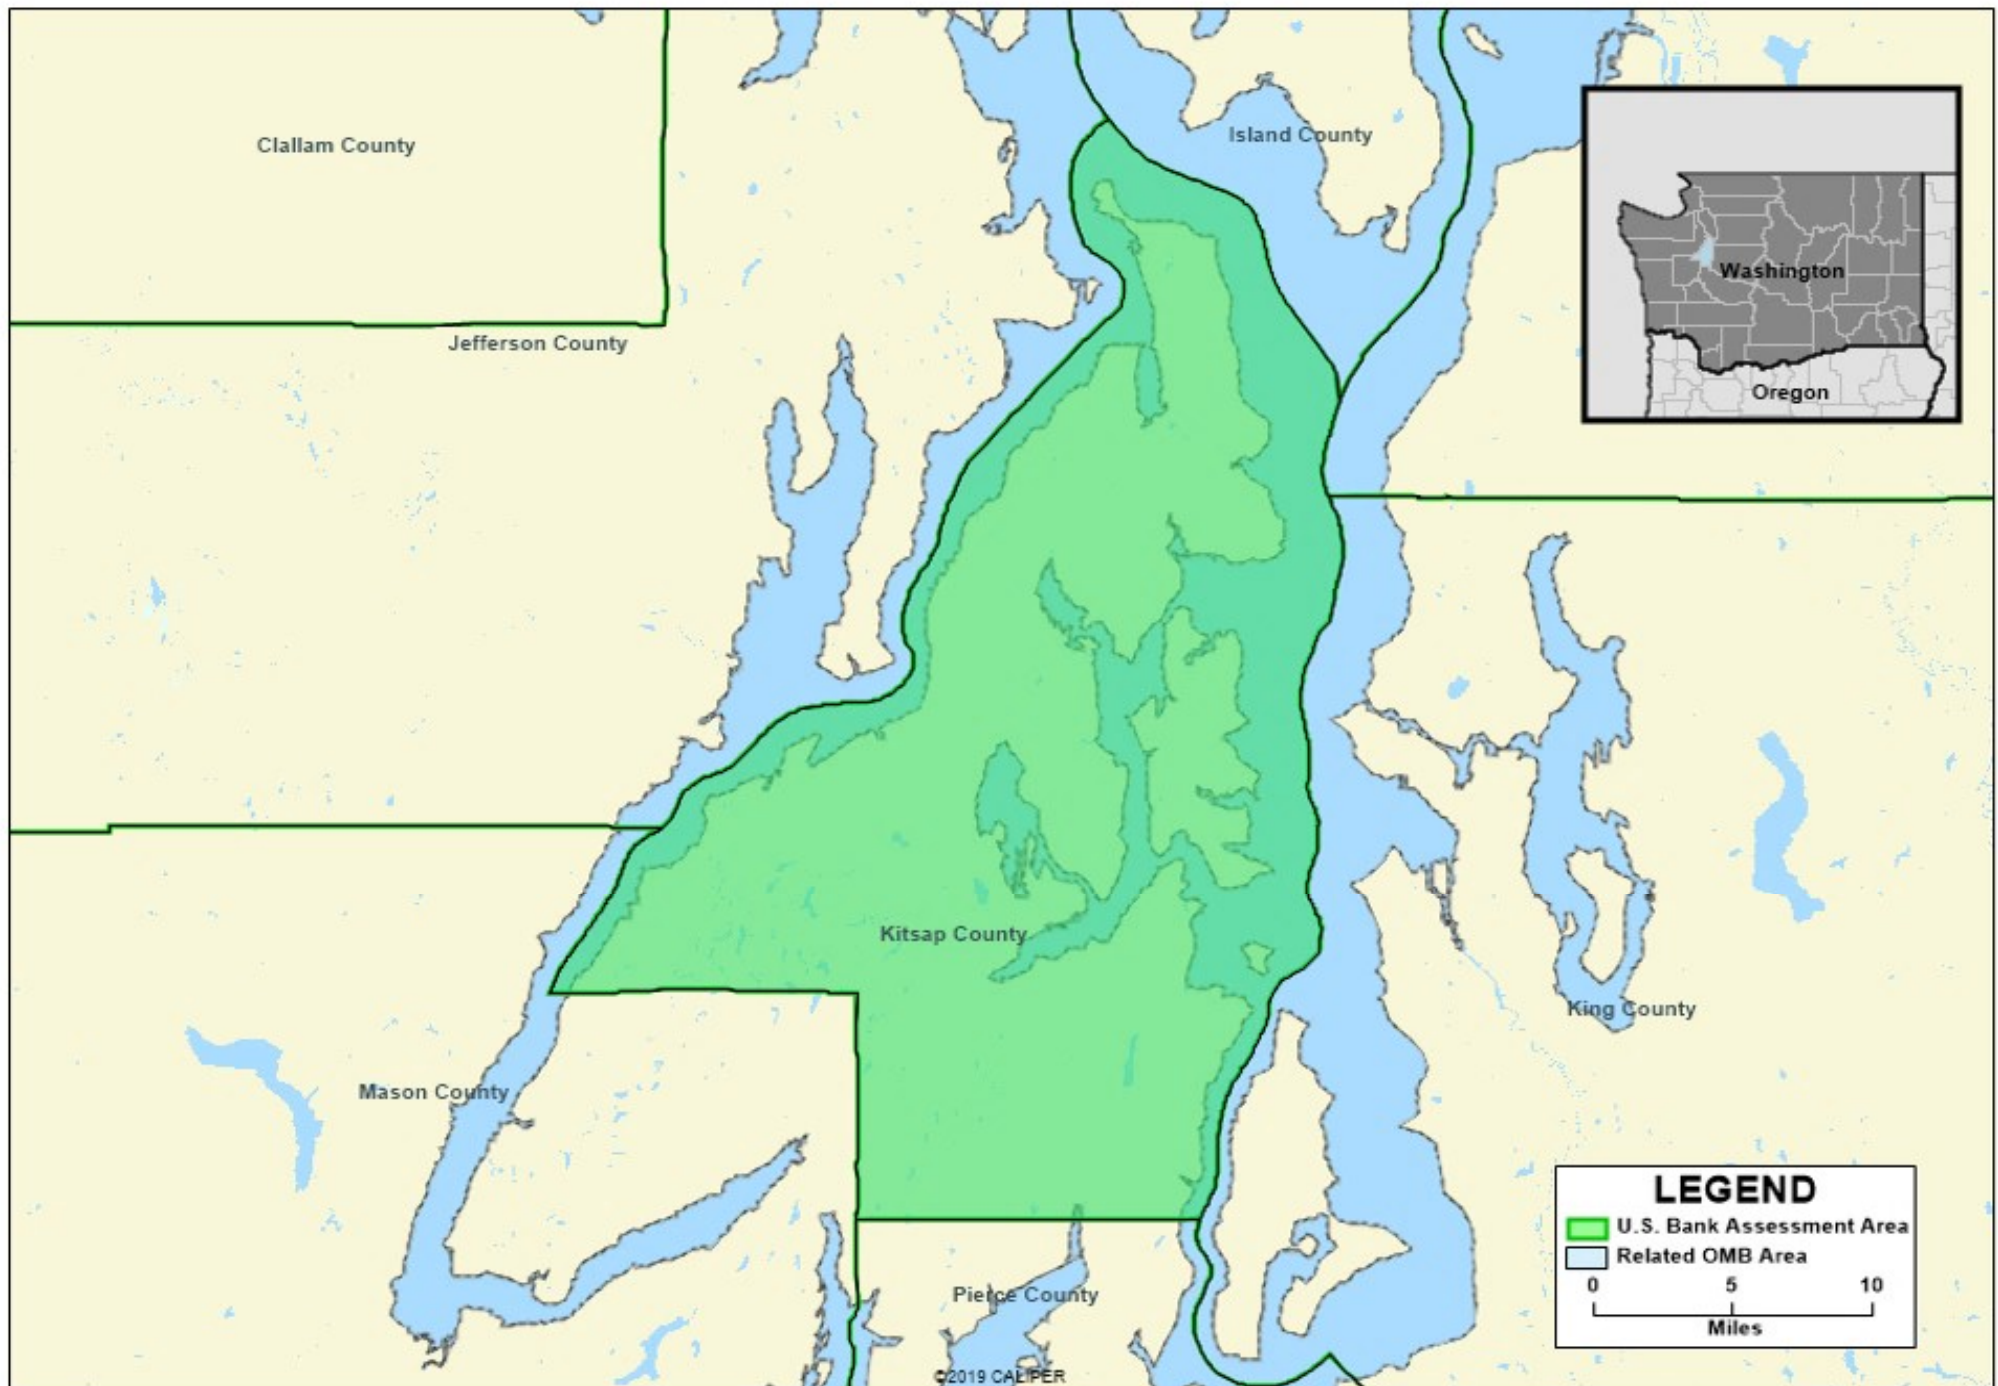

# U. S. Bank - Bremerton-Silverdale-Port Orchard, WA MSA Assessment Area

\*MSA = Metropolitan Statistical Area

Map Created by U. S. Bank CRA department on 3/10/2020