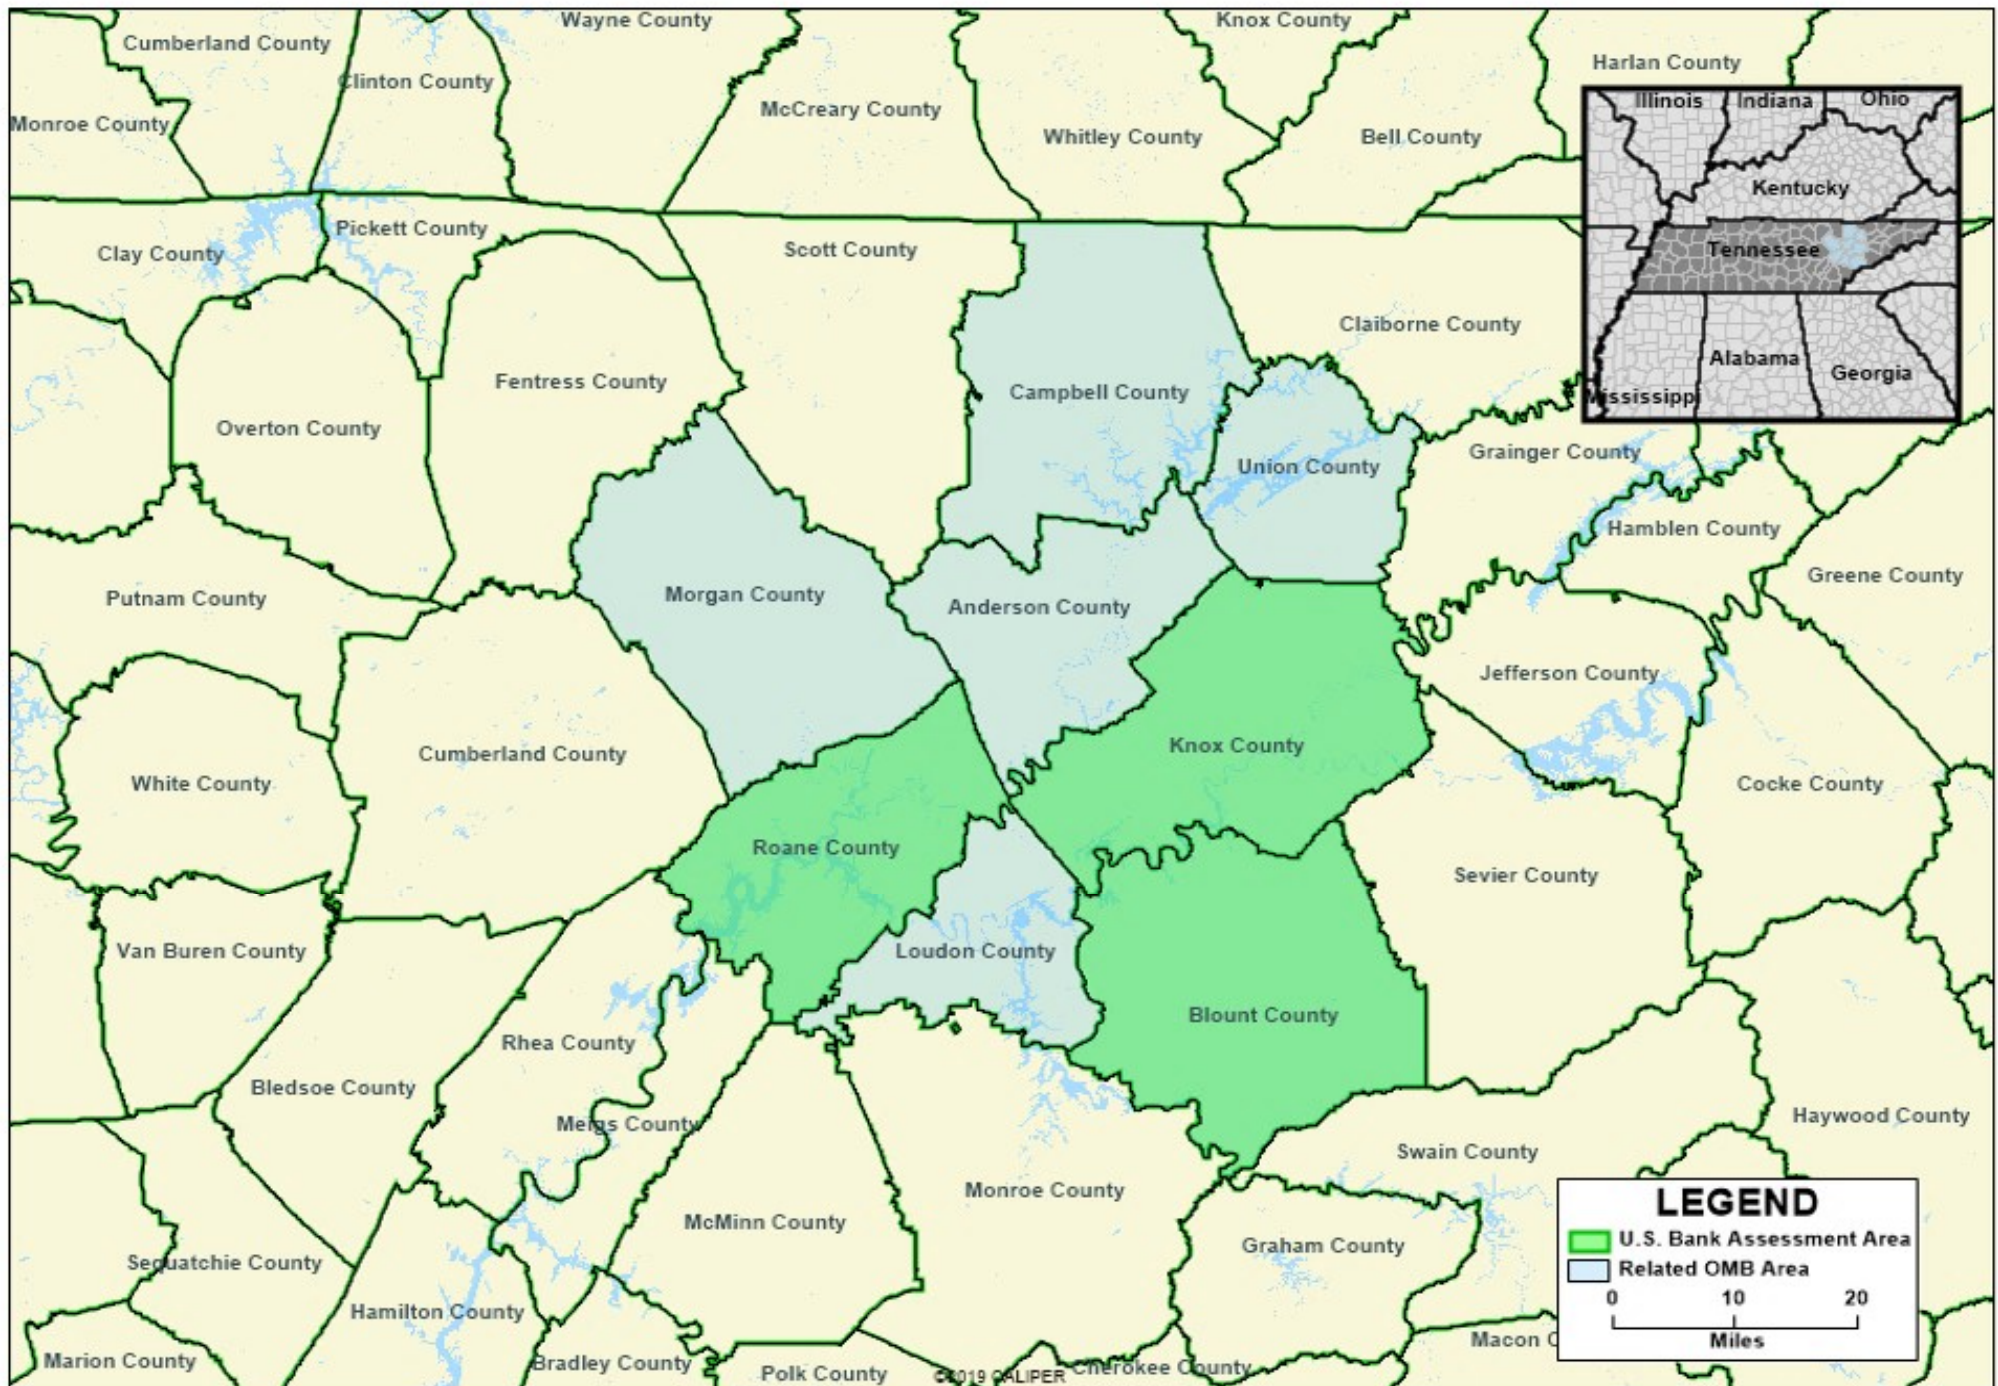

U. S. Bank - Knoxville, TN MSA Assessment Area

*MSA = Metropolitan Statistical Area

Map Created by U. S. Bank CRA department on 3/10/2020