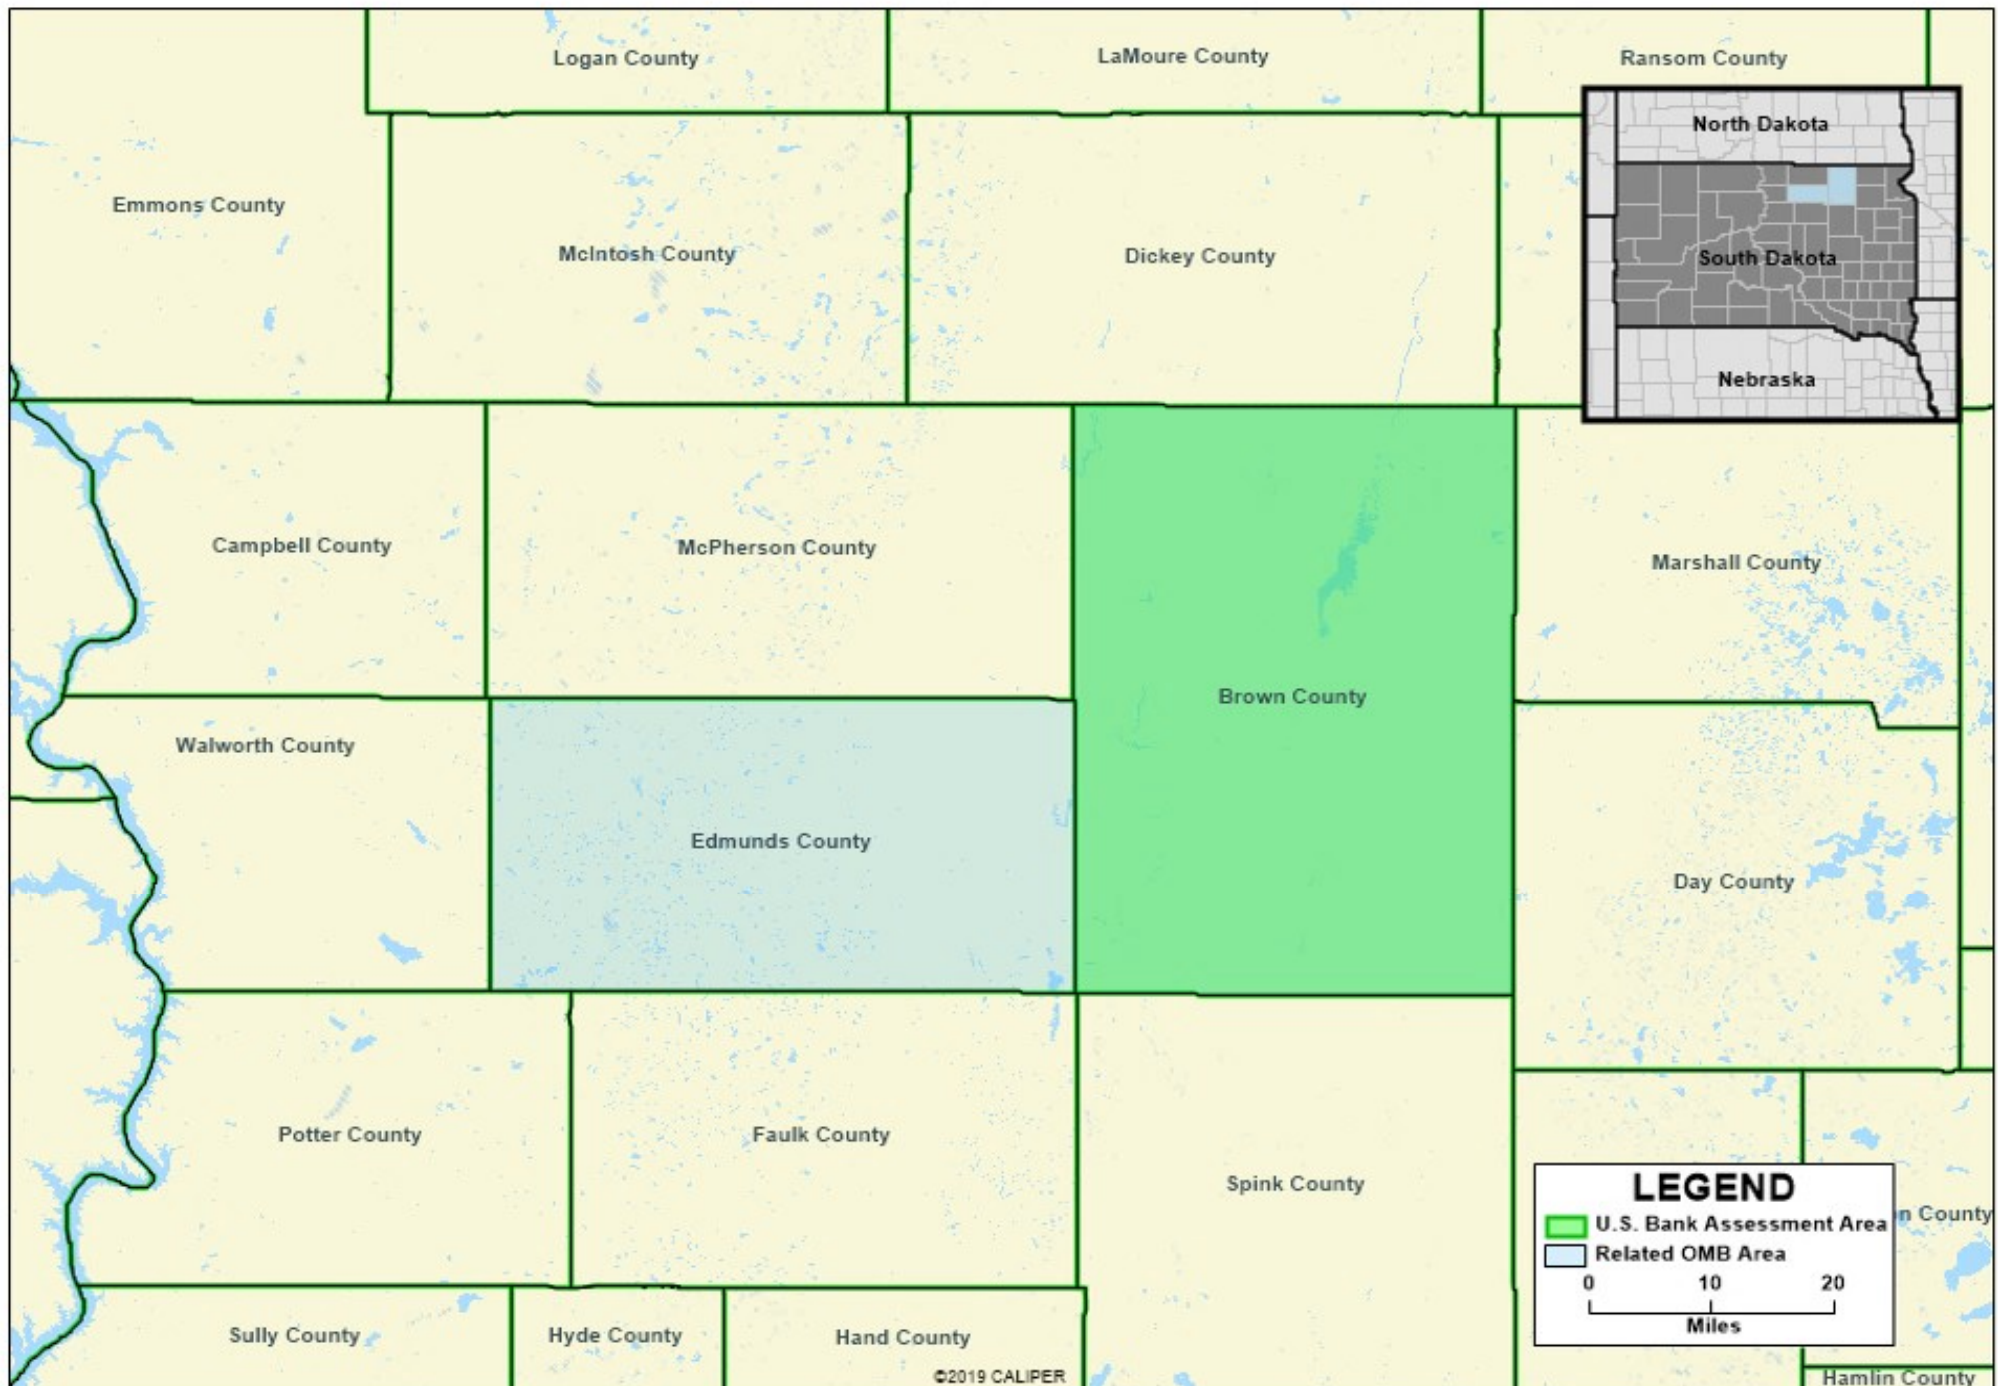

U. S. Bank - NM - Aberdeen, SD MiSA Assessment Area

*MiSA = Micropolitan Statistical Area

Map Created by U. S. Bank CRA department on 3/10/2020