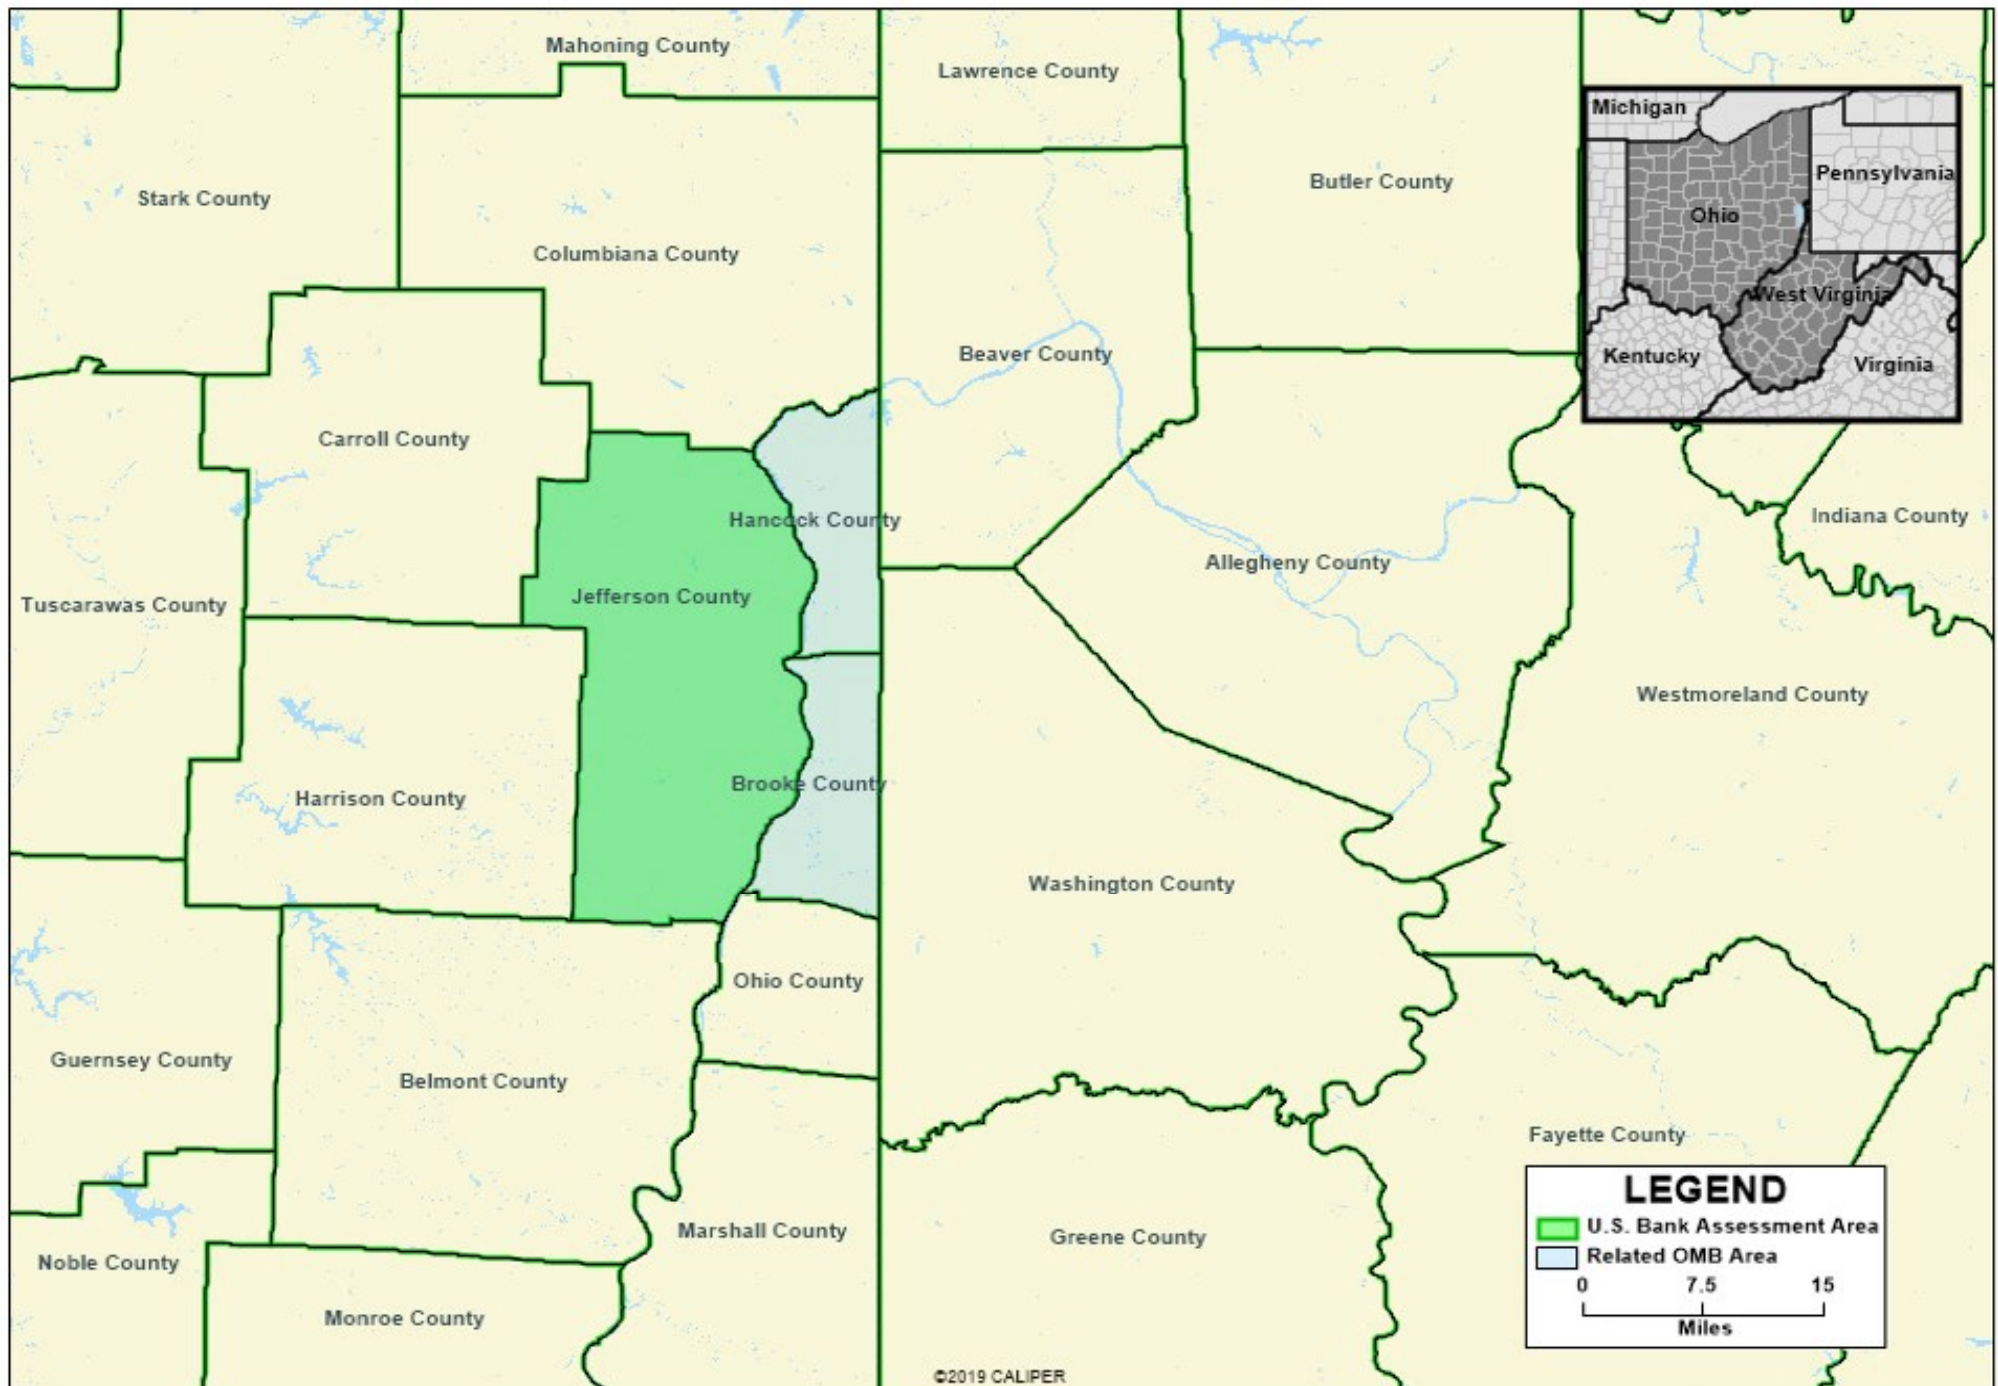

U. S. Bank - Weirton-Steubenville, WV-OH MSA Assessment Area

*MSA = Metropolitan Statistical Area

Map Created by U. S. Bank CRA department on 3/10/2020