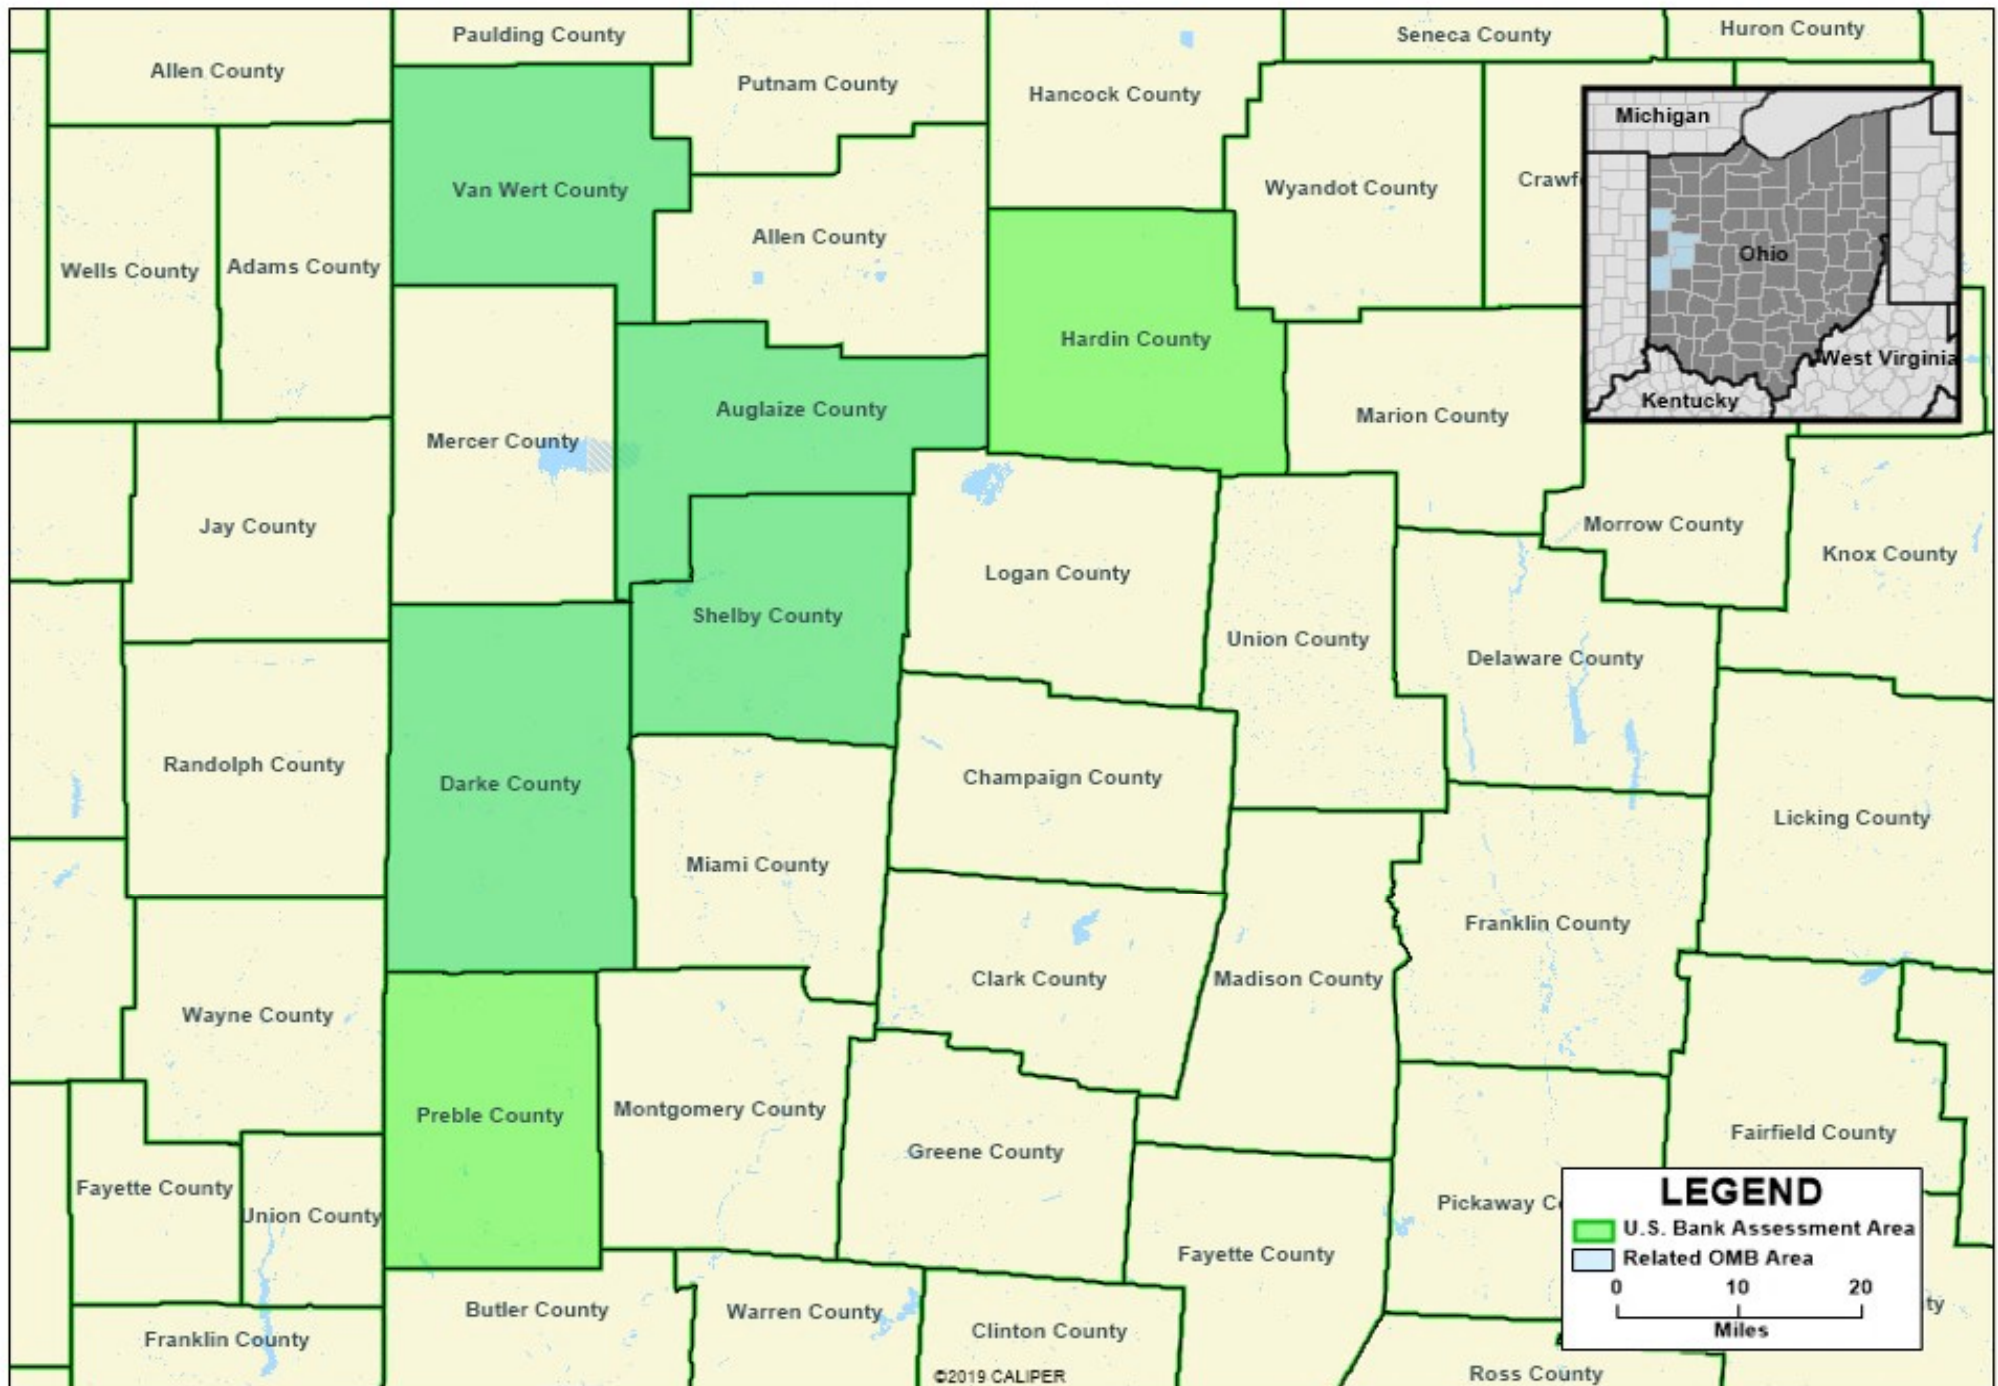

U. S. Bank - NM - Sidney Western, OH Assessment Area

*MiSA = Micropolitan Statistical Area