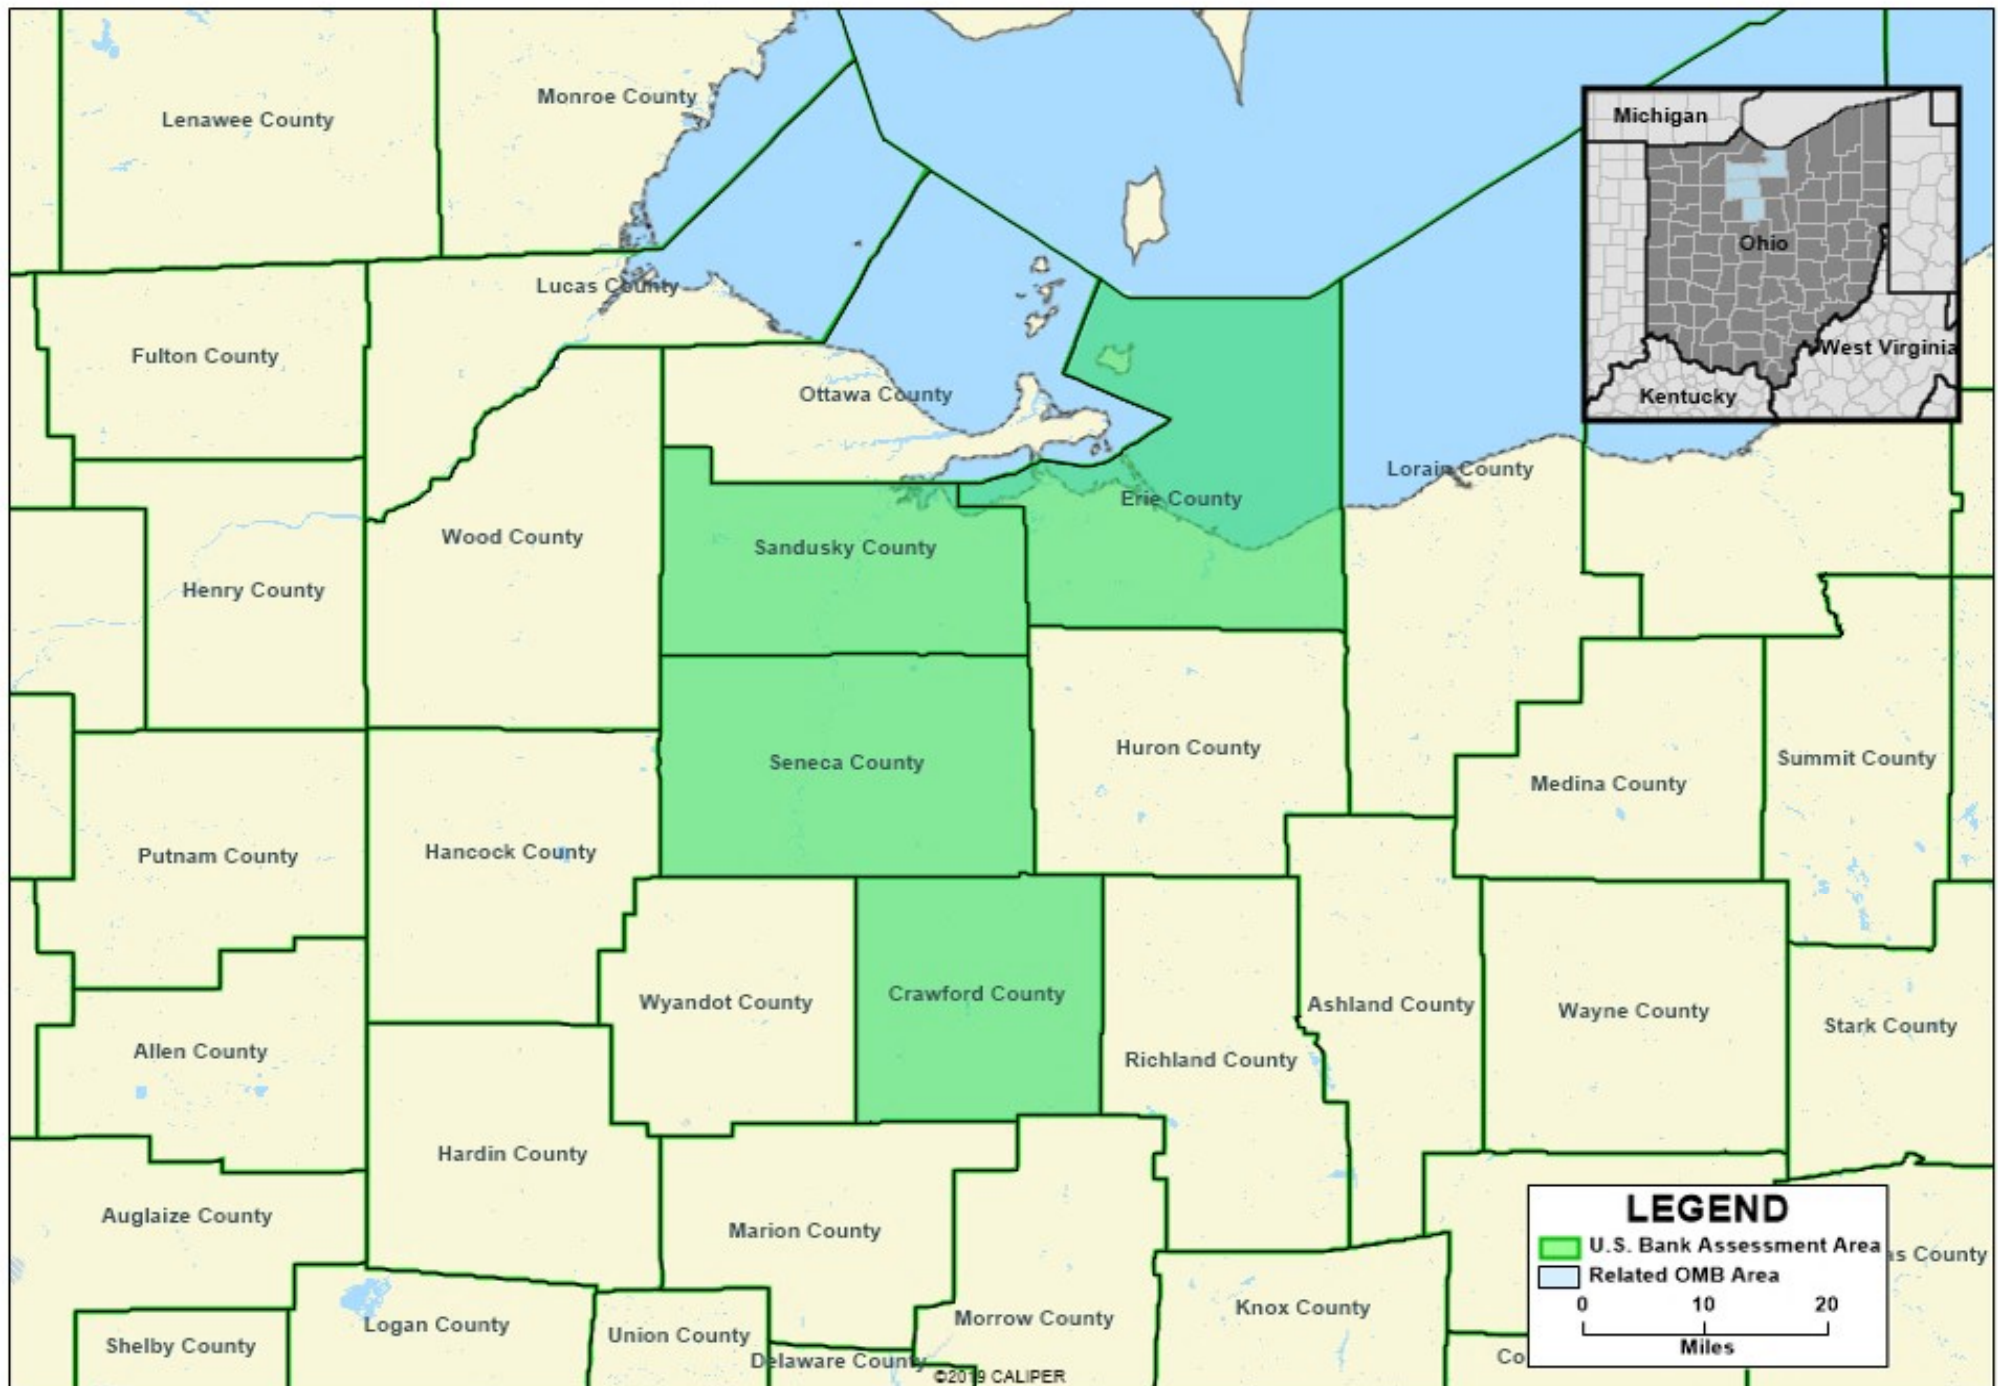

U. S. Bank - NM - North Central, OH Assessment Area

*MISA = Micropolitan Statistical Area

Map Created by U. S. Bank CRA department on 3/10/2020