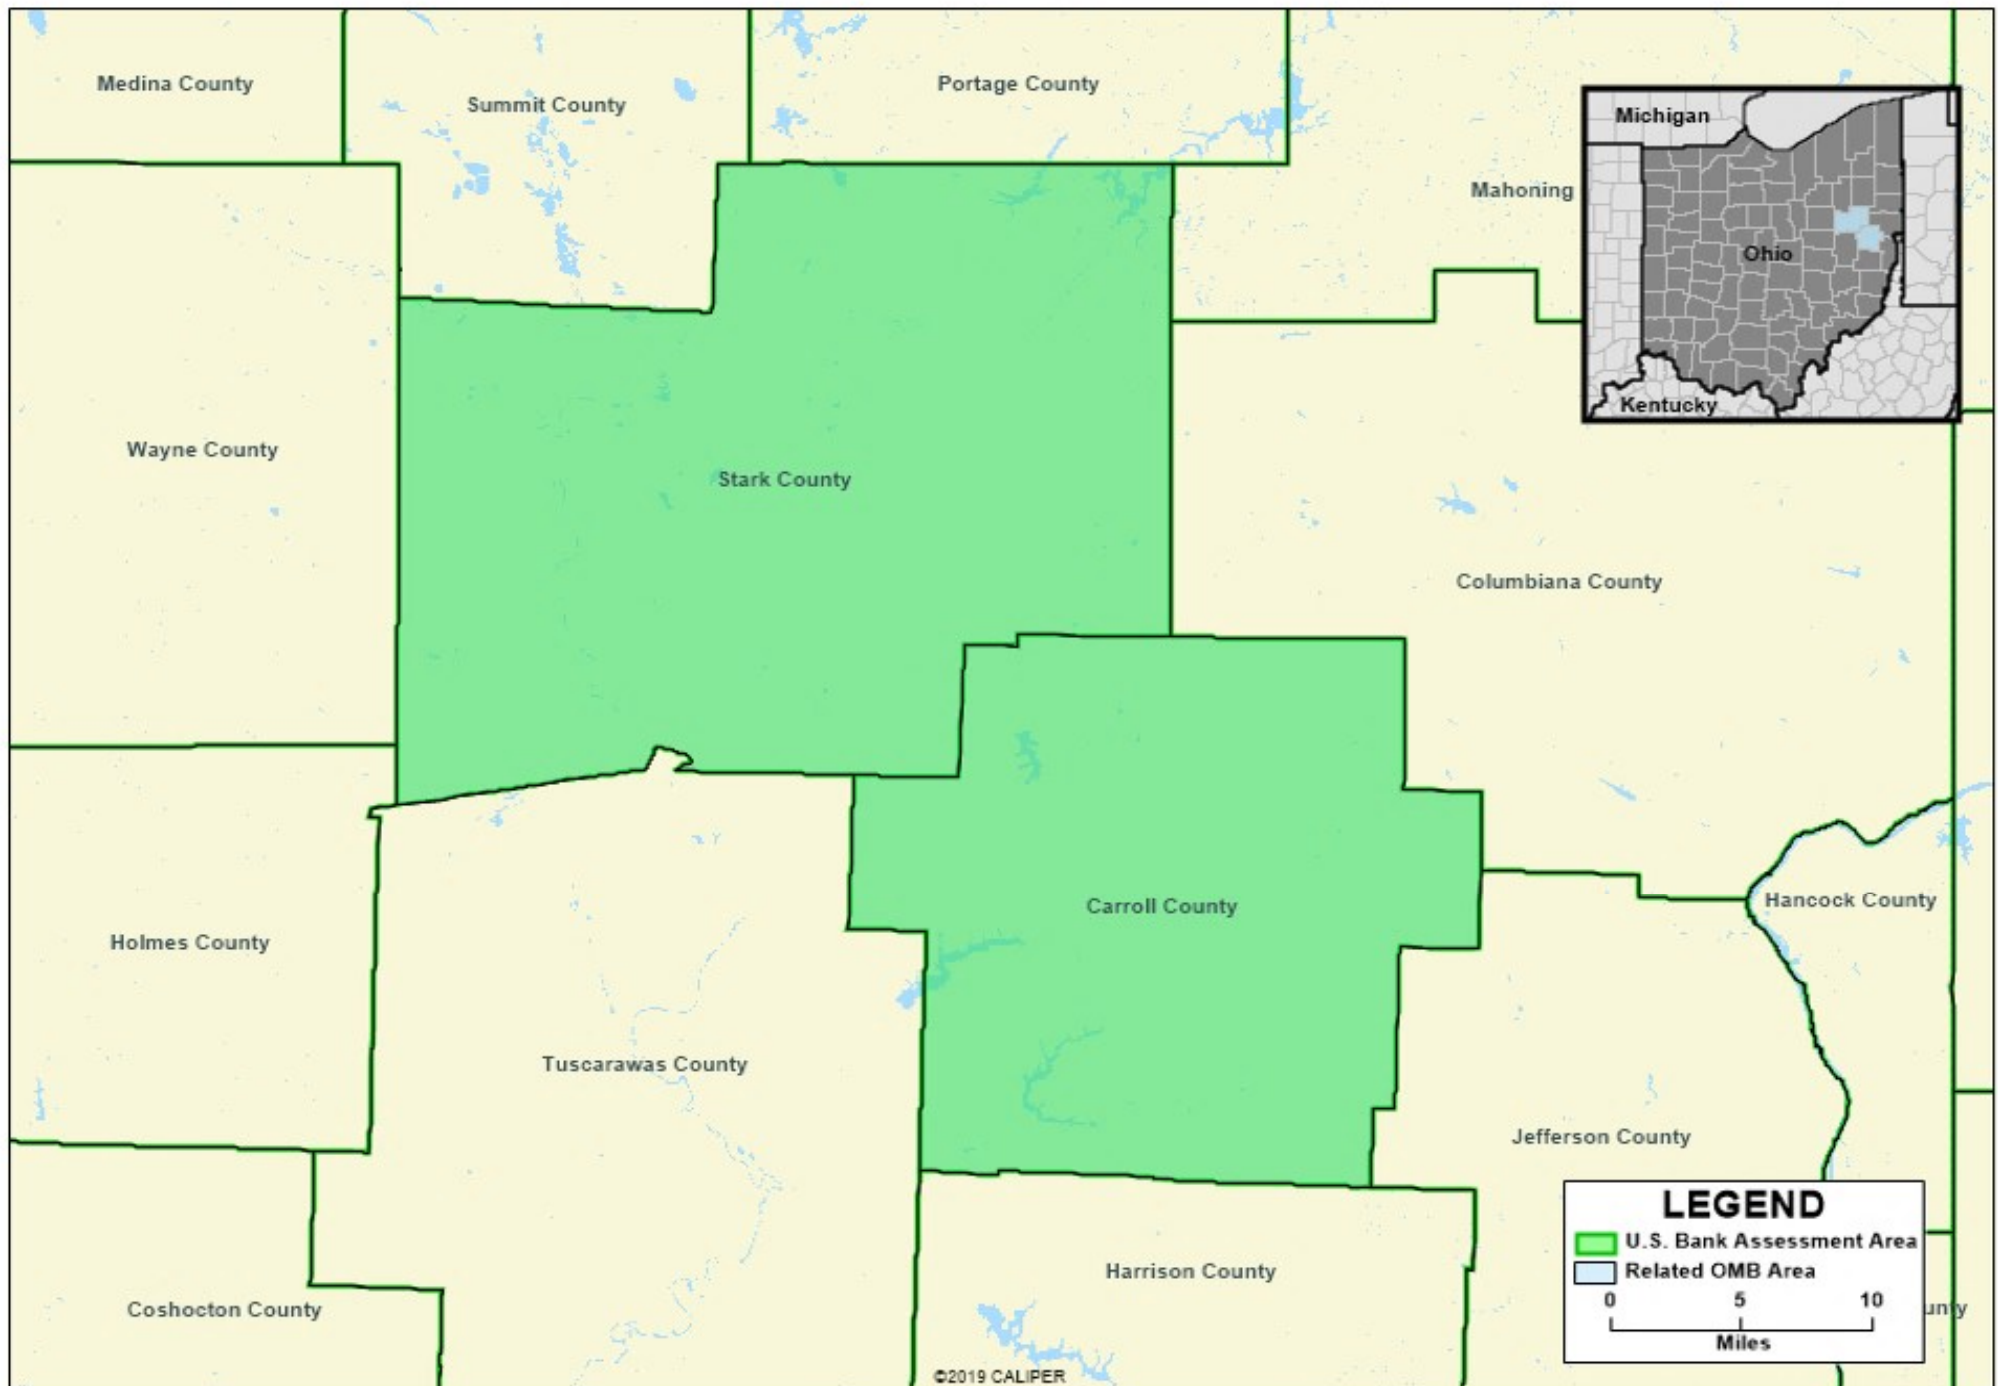

# U. S. Bank - Canton-Massillon, OH MSA Assessment Area

\*MSA = Metropolitan Statistical Area

Map Created by U. S. Bank CRA department on 3/10/2020