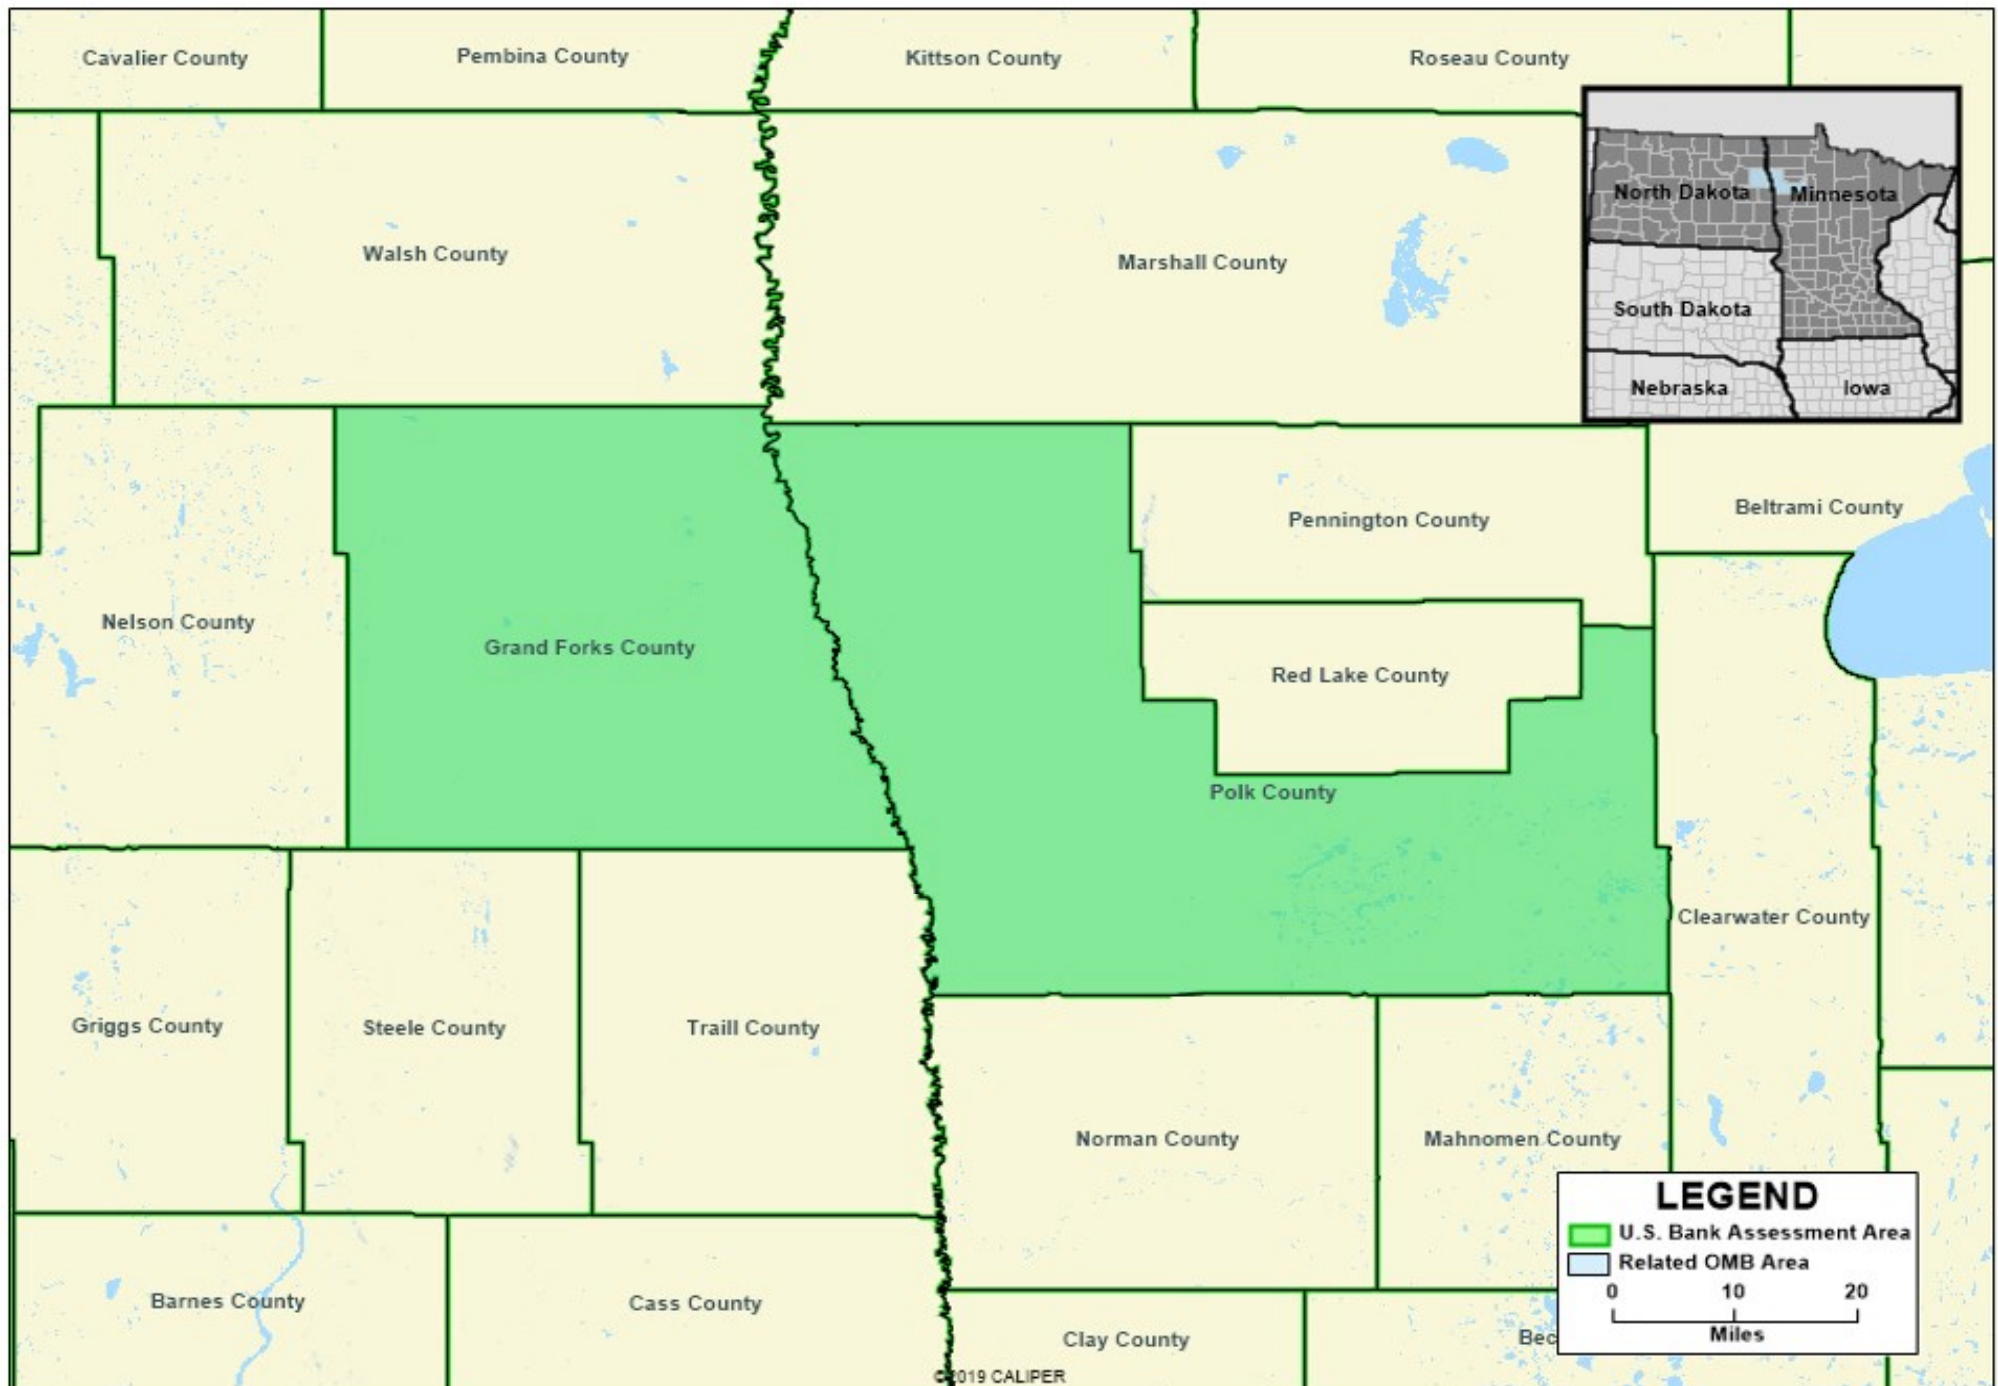

# U. S. Bank - Grand Forks, ND-MN MSA Assessment Area

\*MSA = Metropolitan Statistical Area

Map Created by U. S. Bank CRA department on 3/10/2020