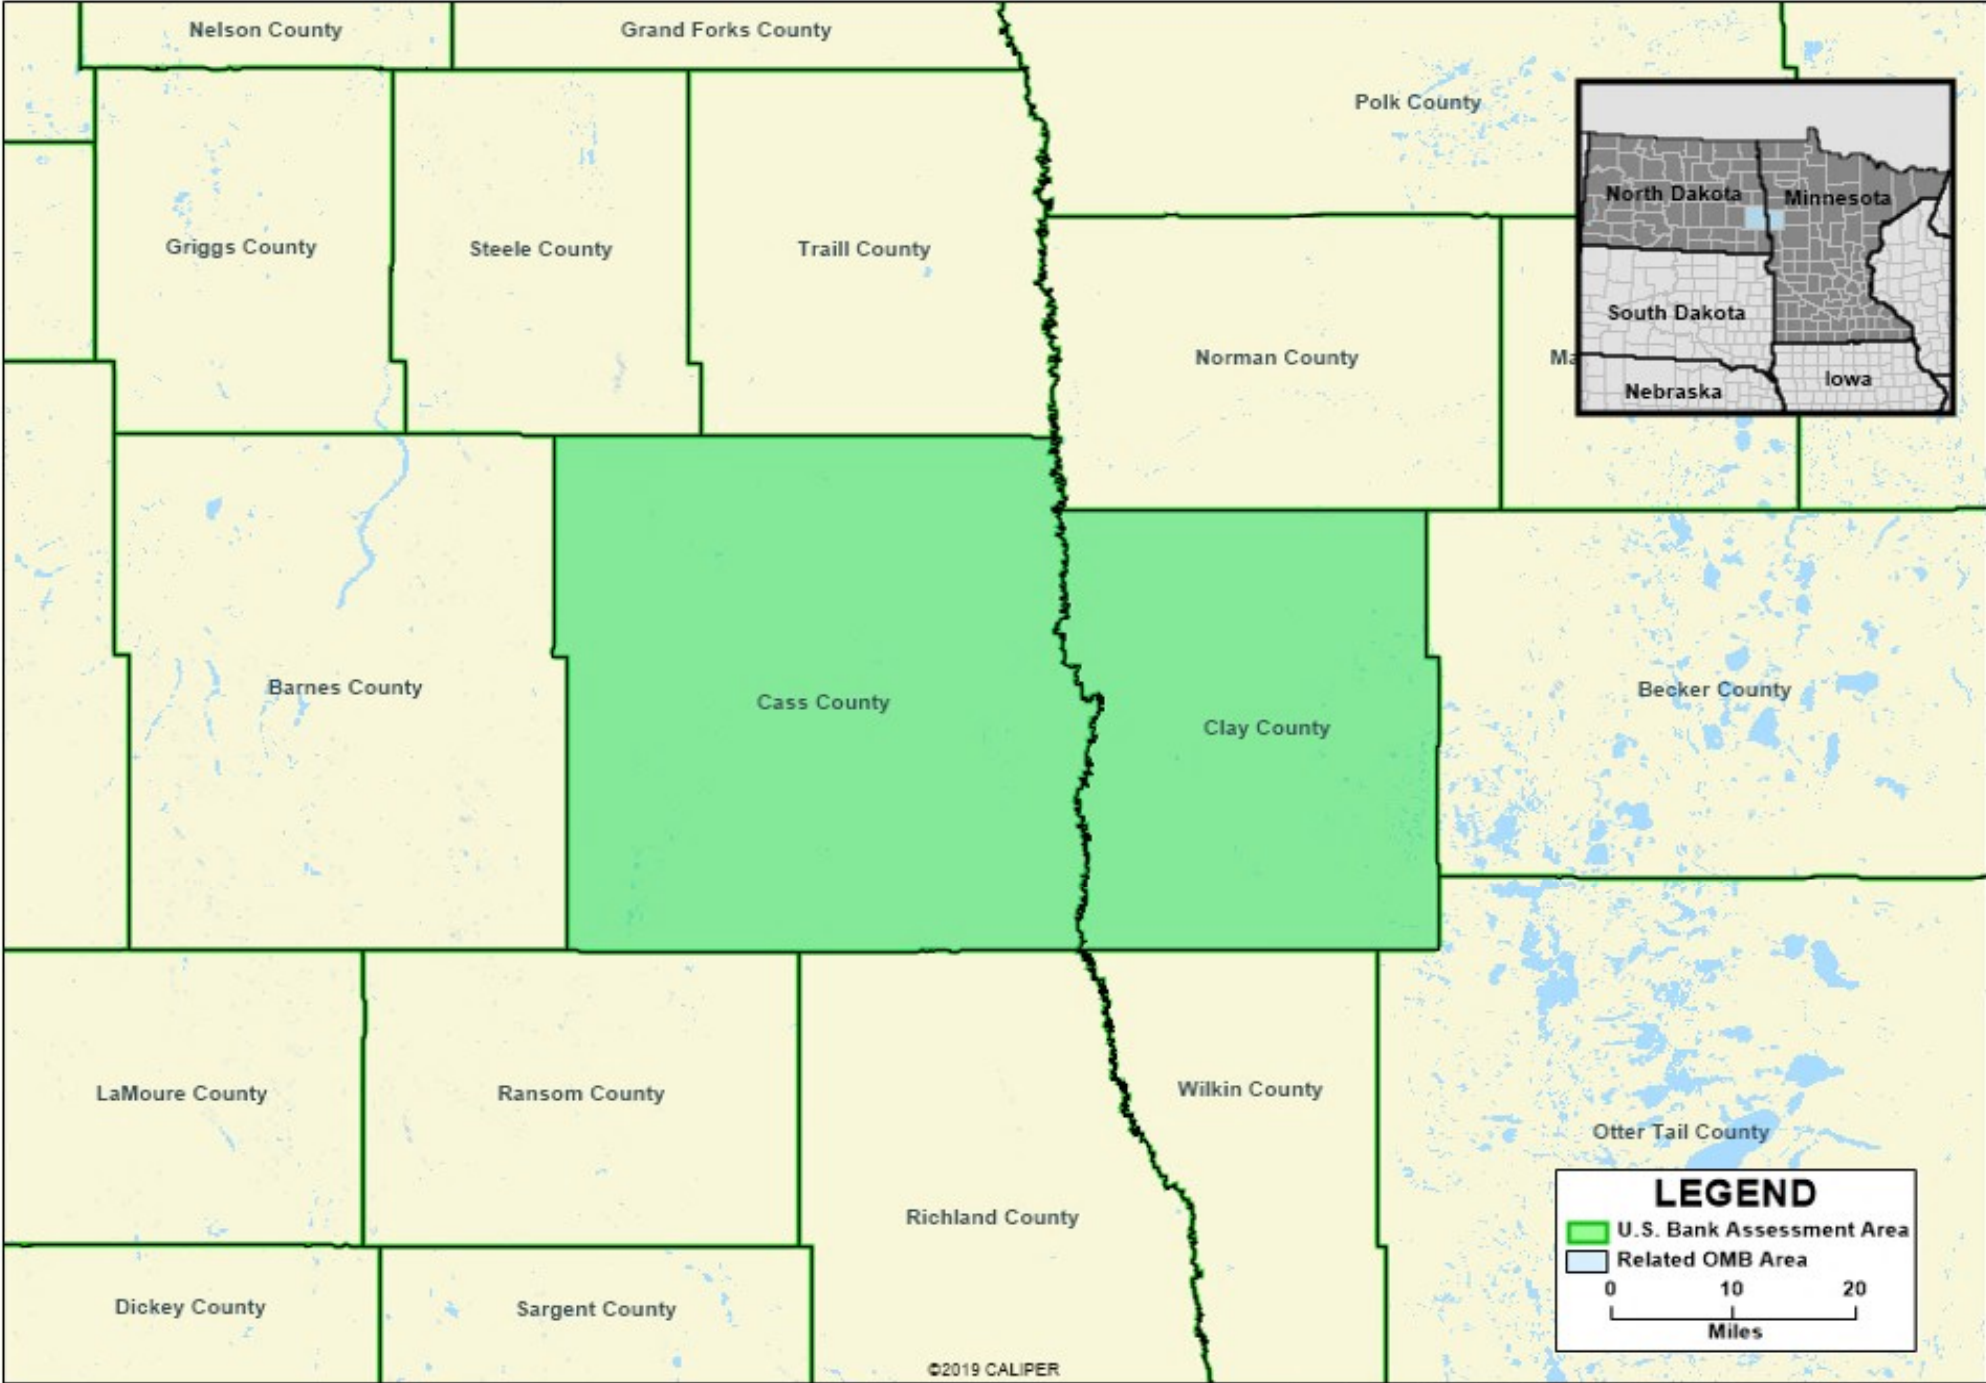

# U. S. Bank - Fargo, ND-MN MSA Assessment Area

\*MSA = Metropolitan Statistical Area

Map Created by U. S. Bank CRA department on 3/10/2020