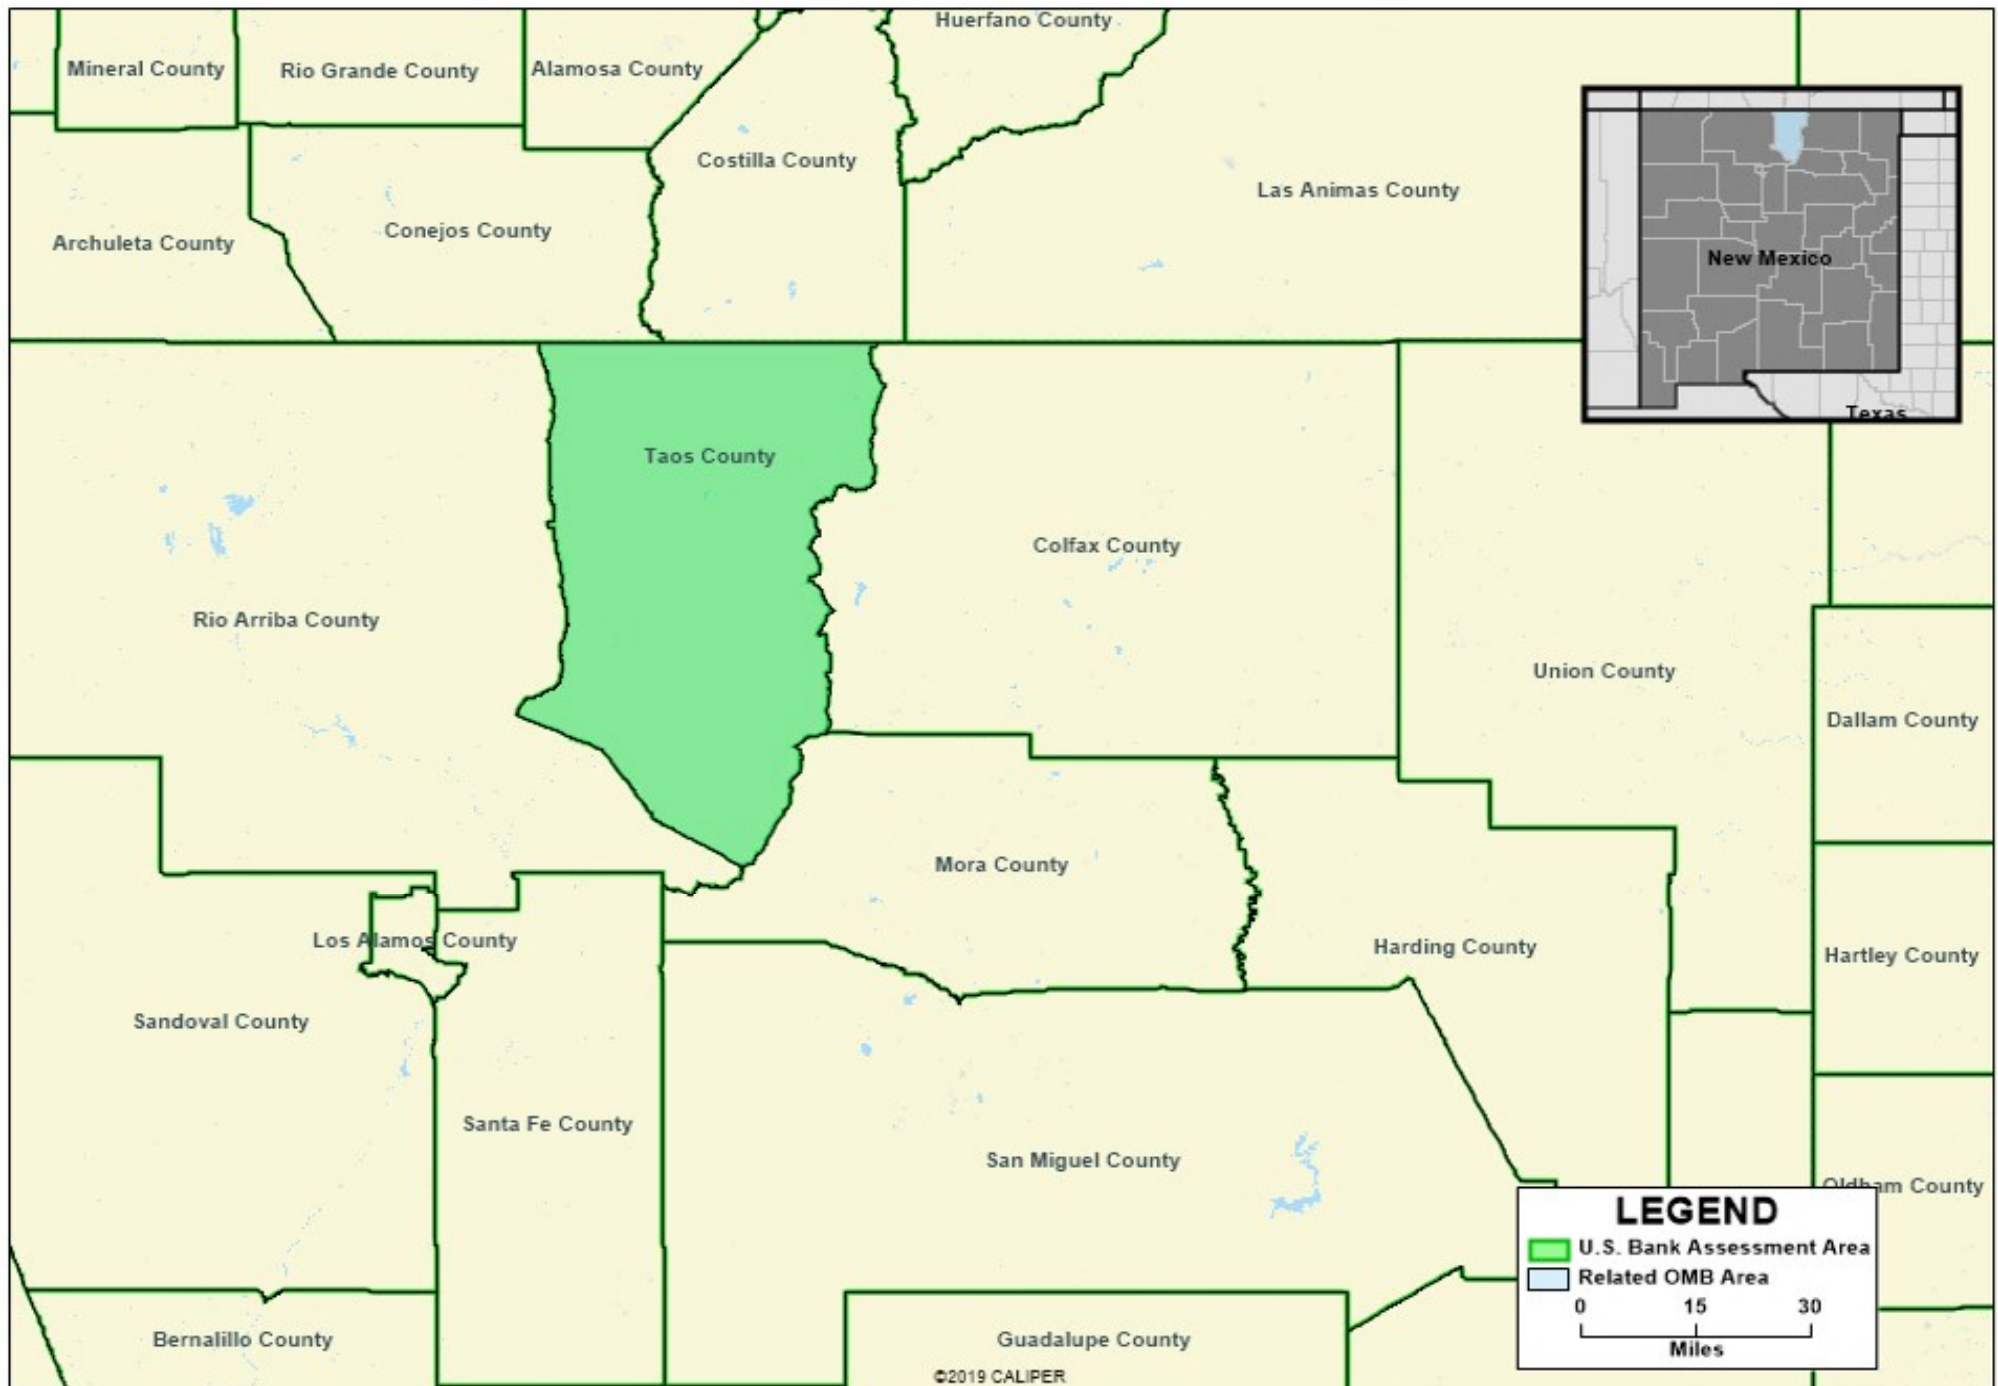

U. S. Bank - NM - Taos, NM MiSA Assessment Area

*MiSA = Micropolitan Statistical Area

Map Created by U. S. Bank CRA department on 3/10/2020