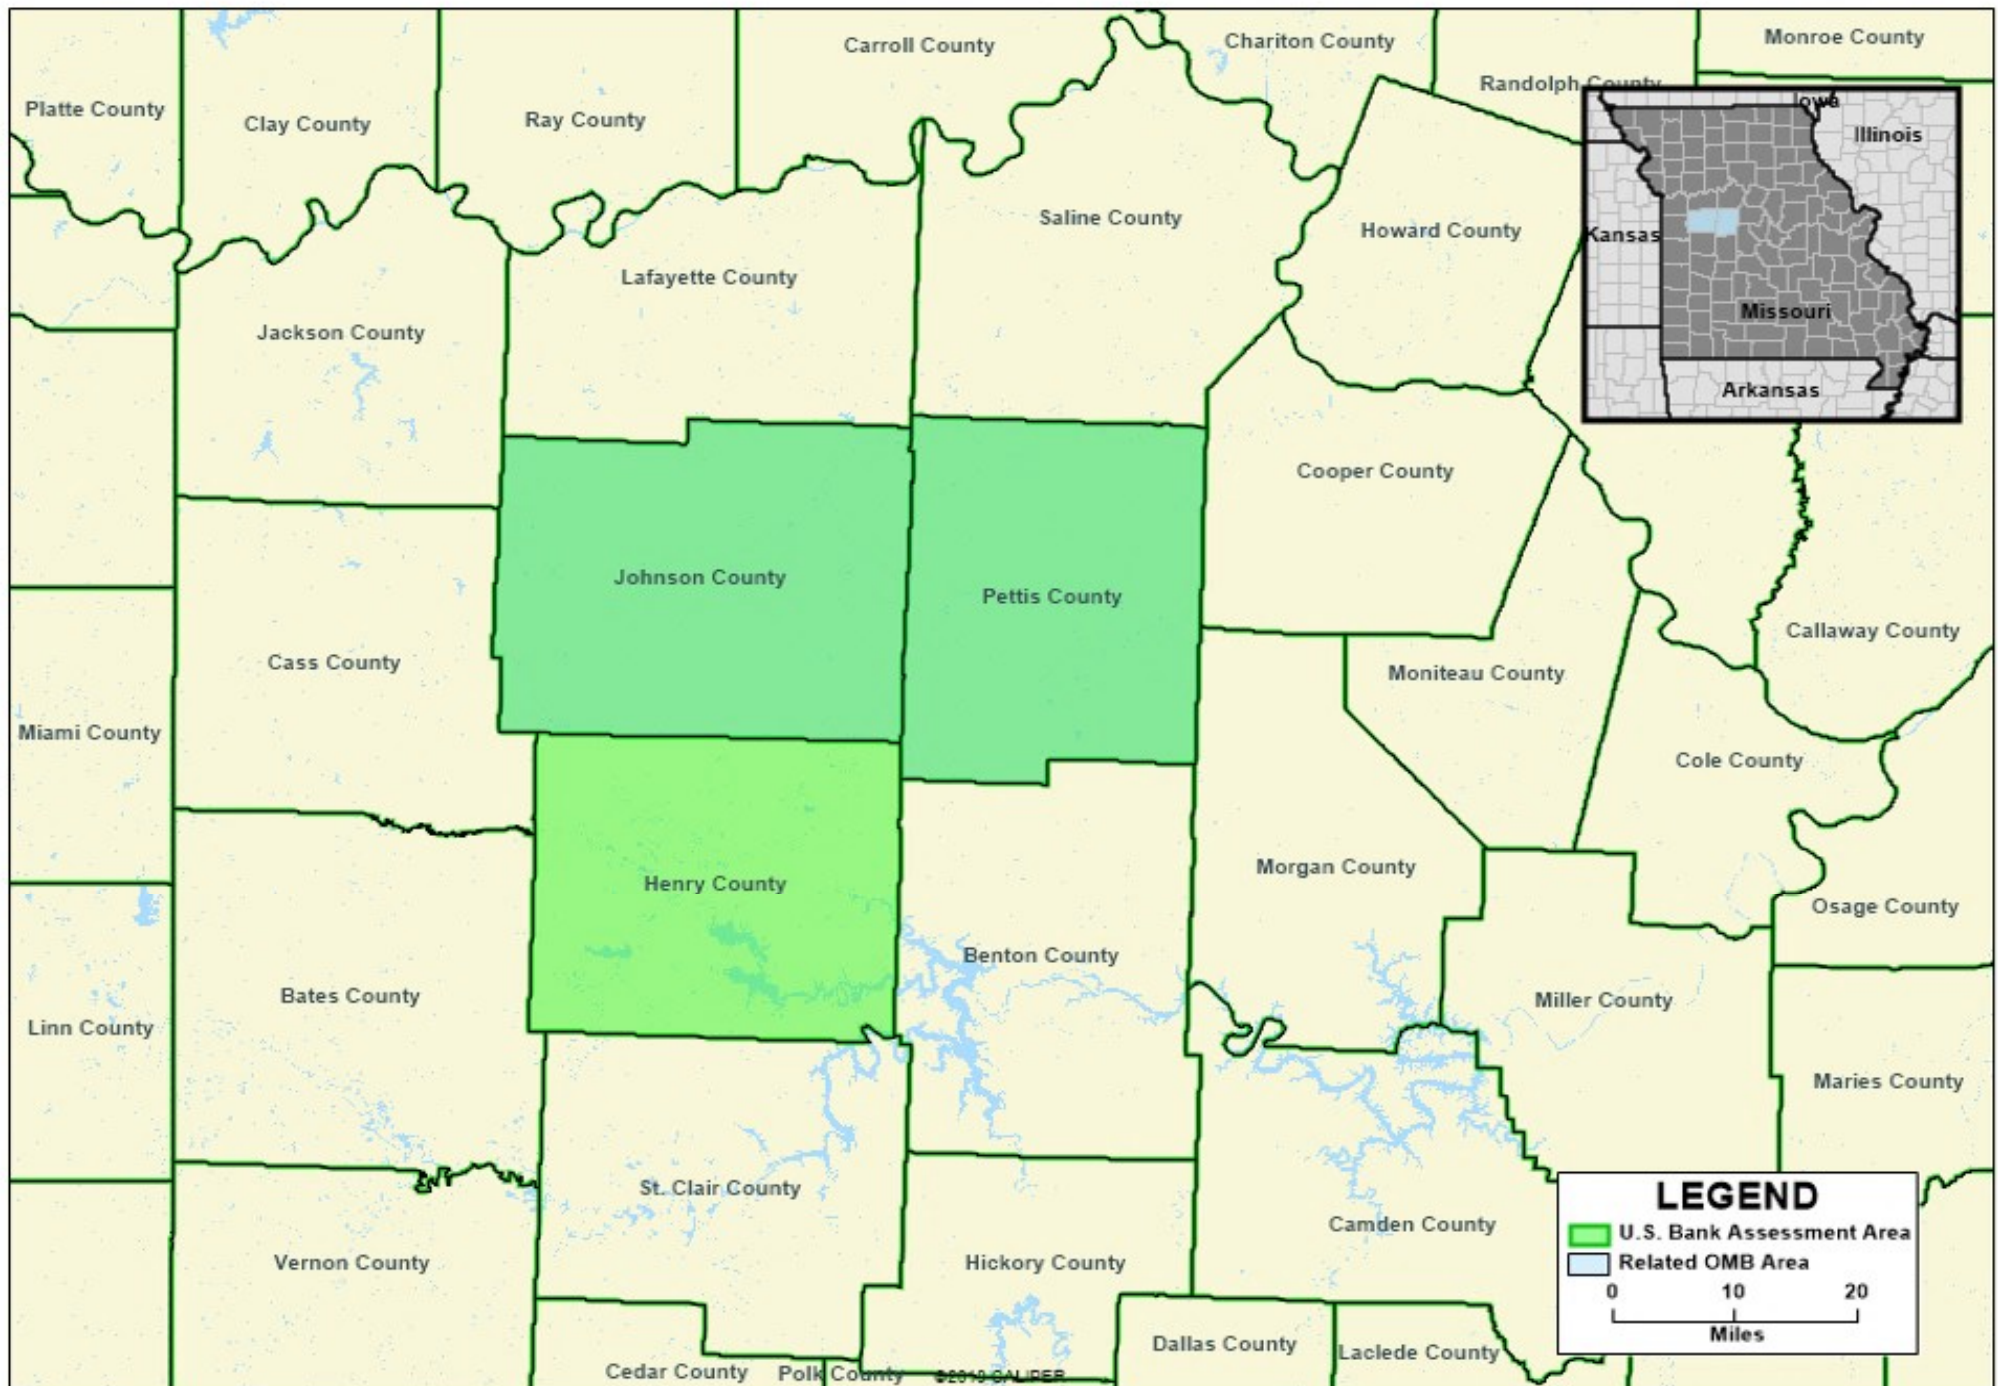

U. S. Bank - NM - West Central, MO Assessment Area

*MiSA = Micropolitan Statistical Area

Map Created by U. S. Bank CRA department on 3/10/2020