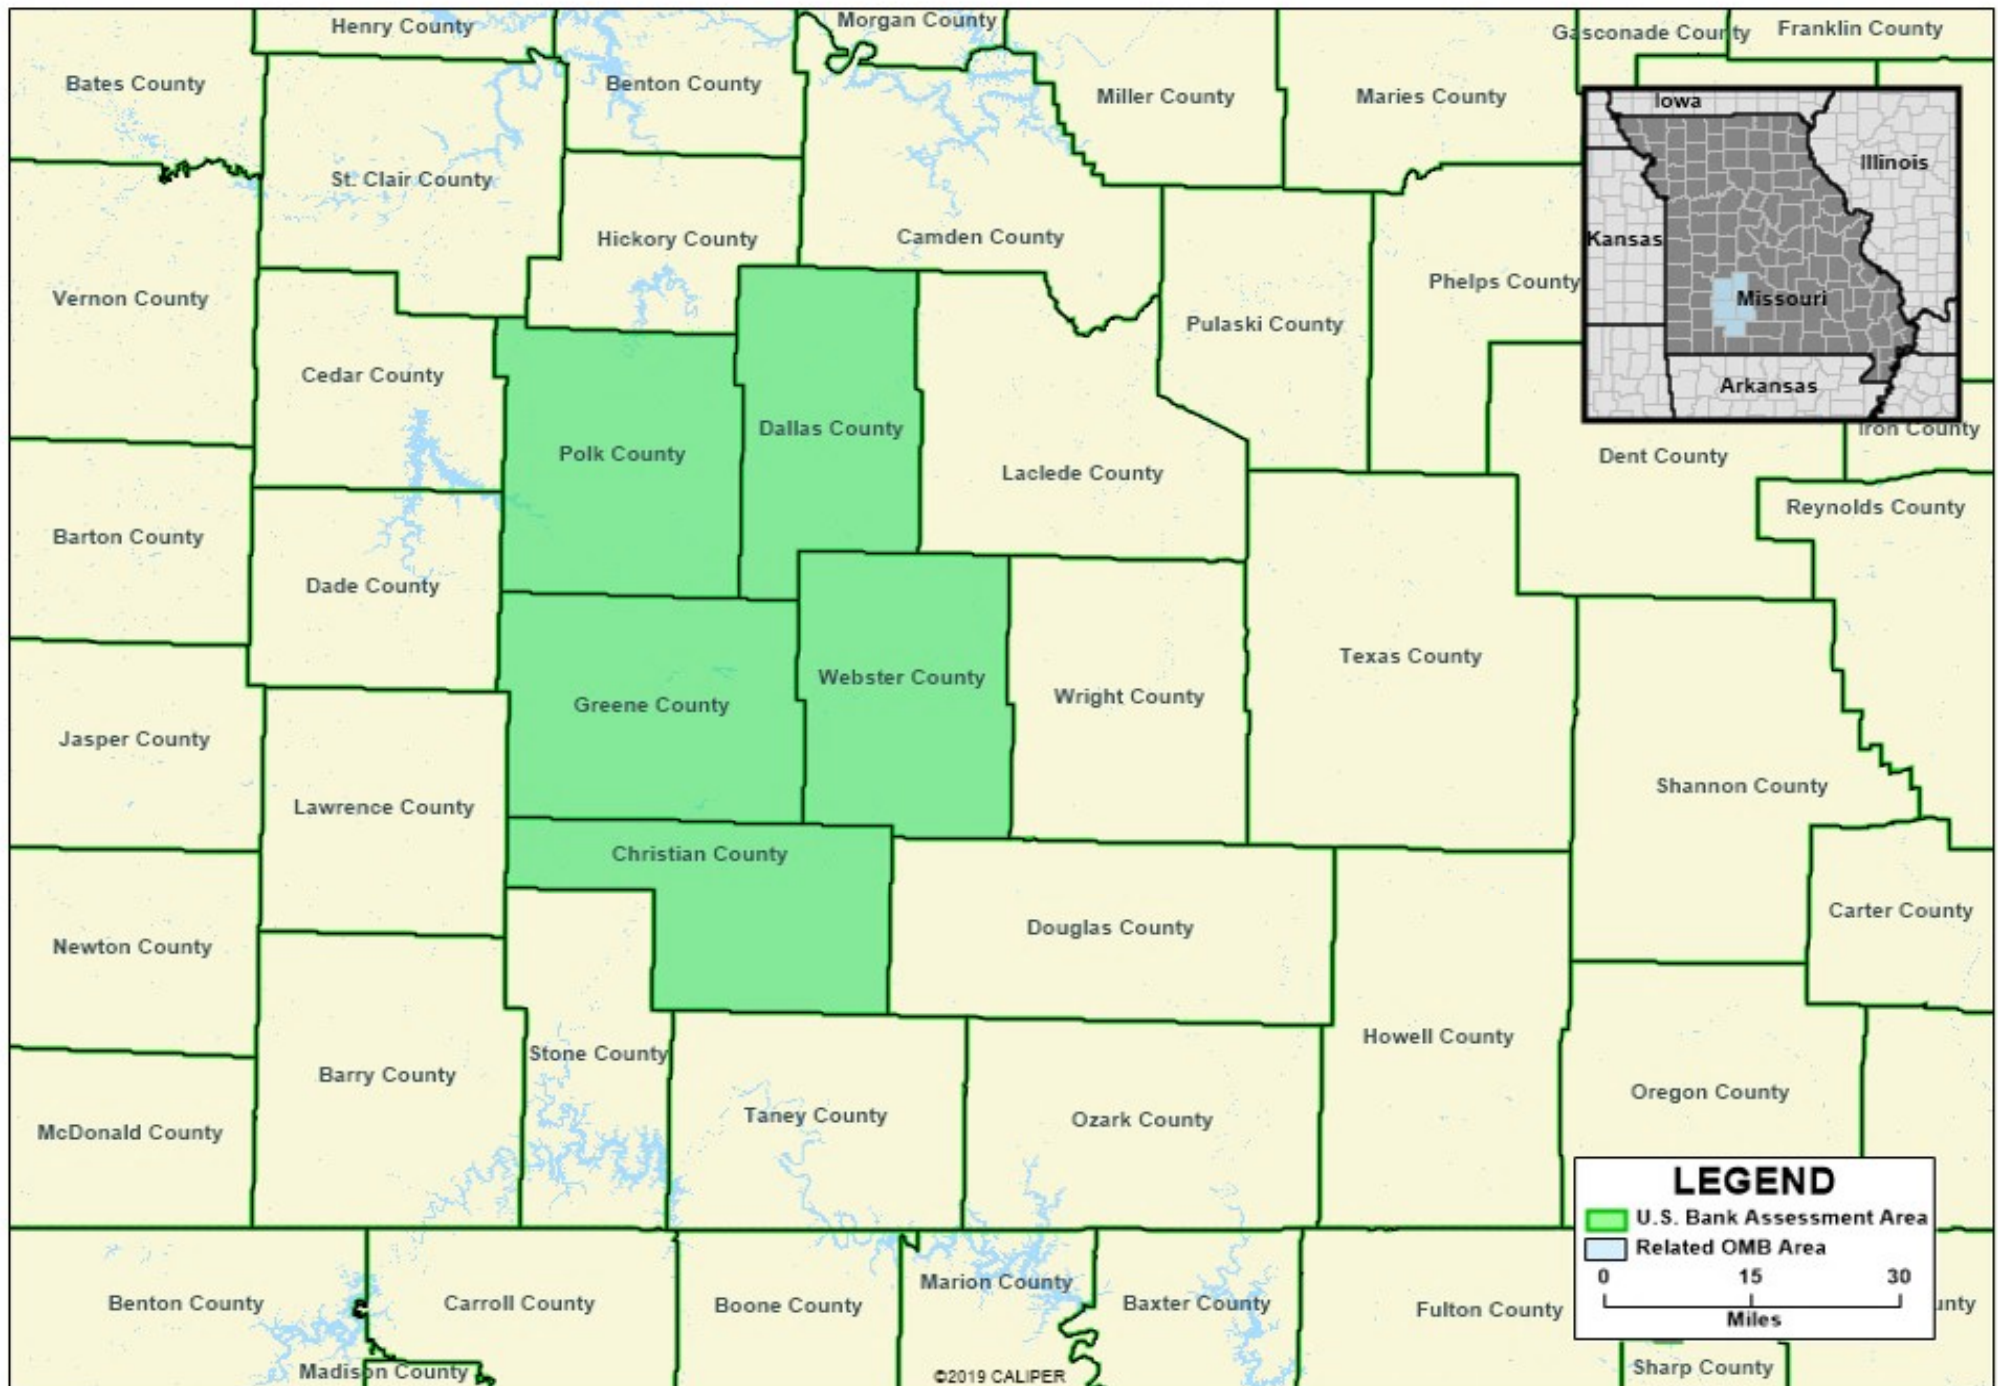

U. S. Bank - Springfield, MO MSA Assessment Area

*MSA = Metropolitan Statistical Area

Map Created by U. S. Bank CRA department on 3/10/2020