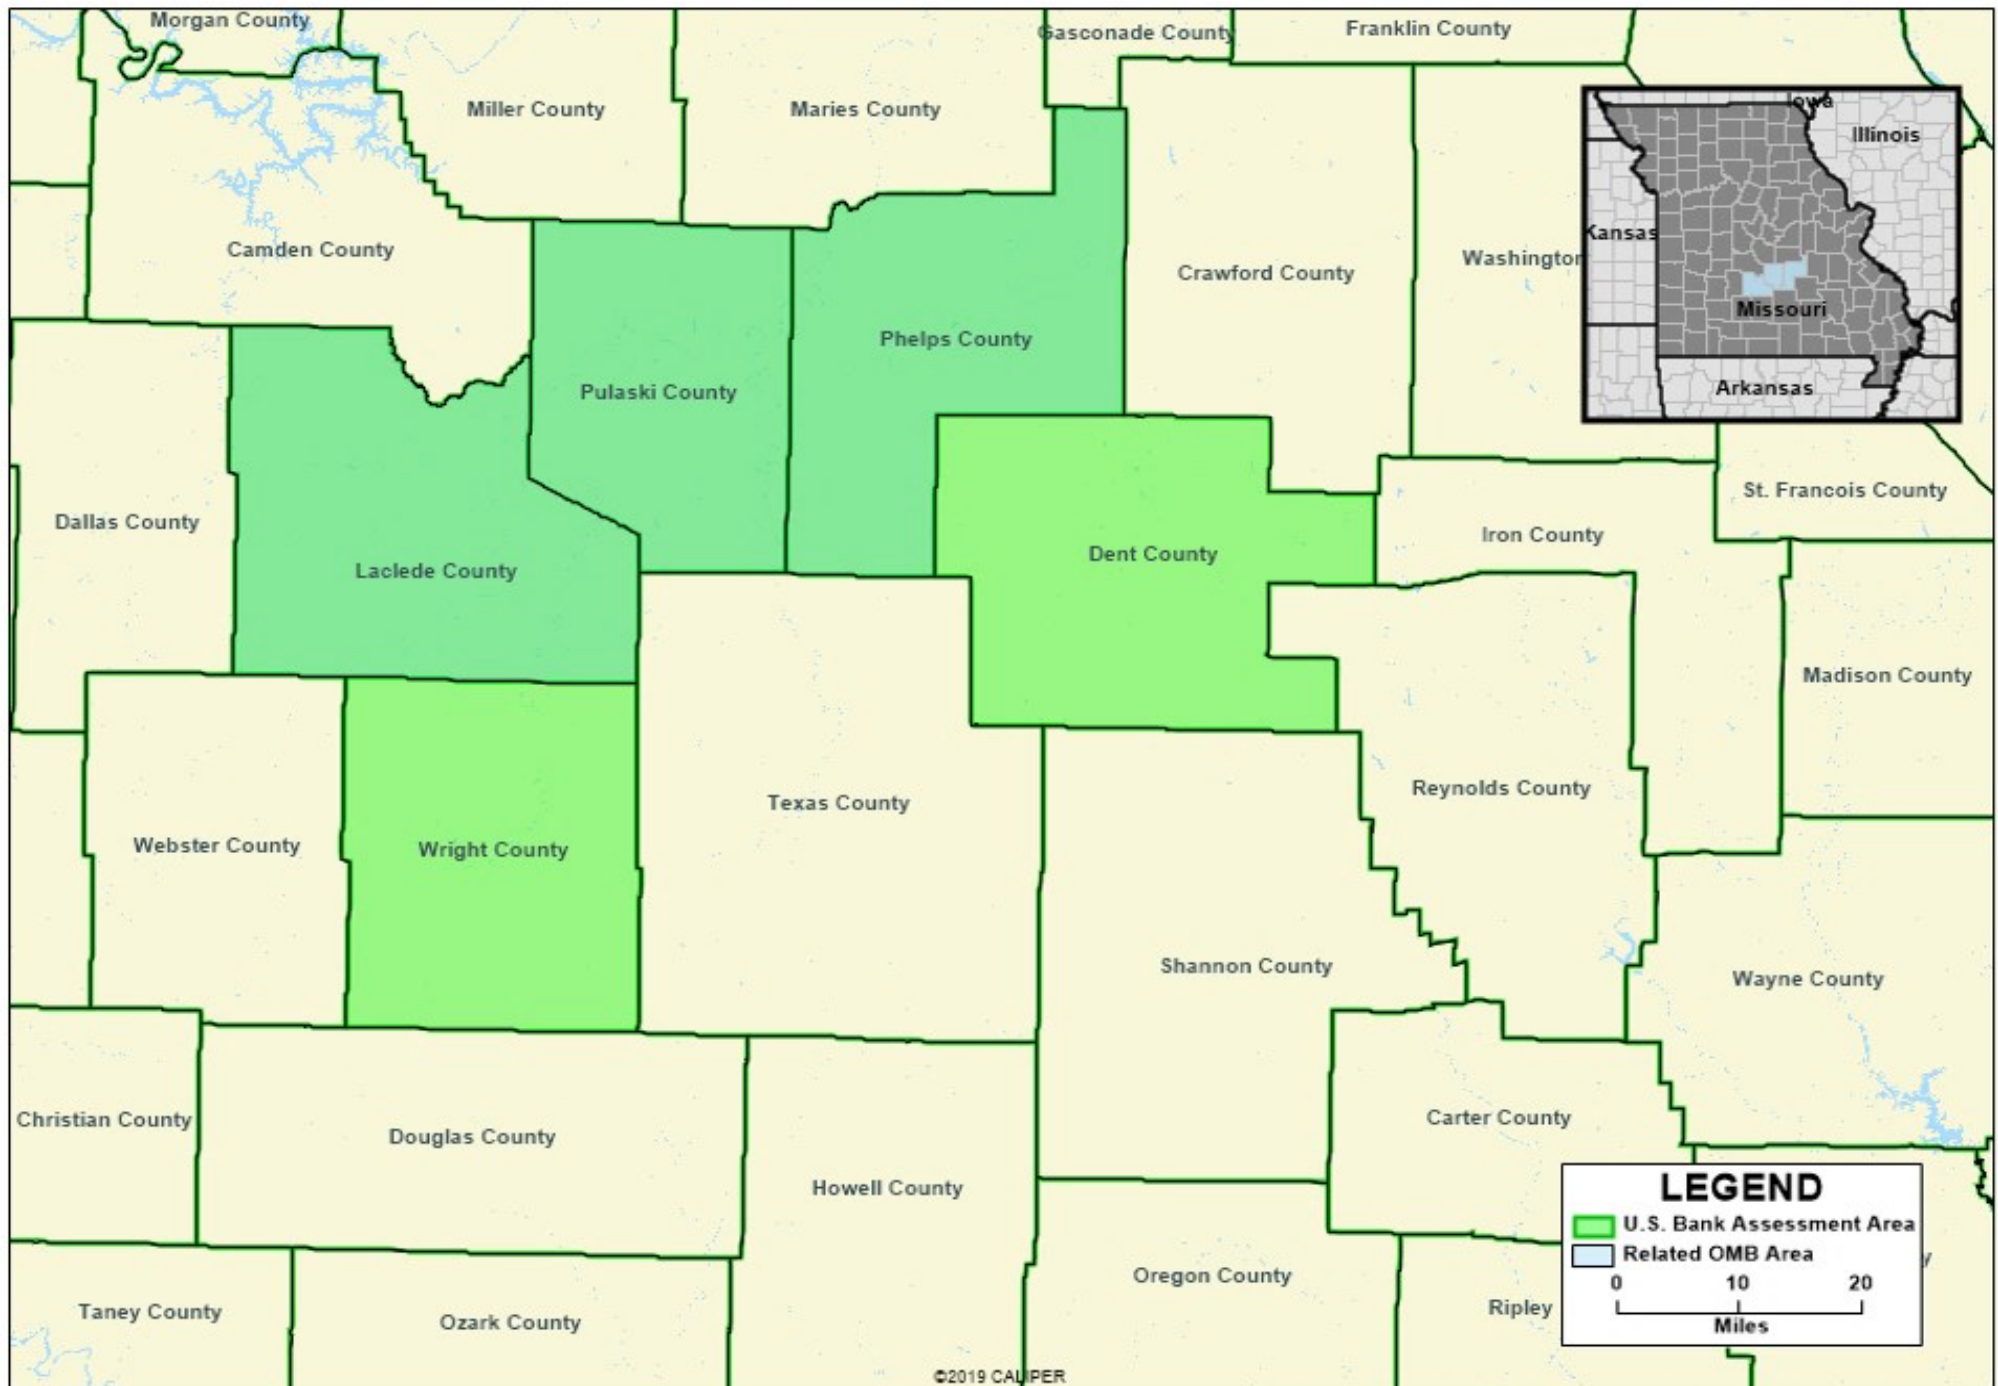

U. S. Bank - NM - South Central, MO Assessment Area

*MiSA = Micropolitan Statistical Area

Map Created by U. S. Bank CRA department on 3/10/2020