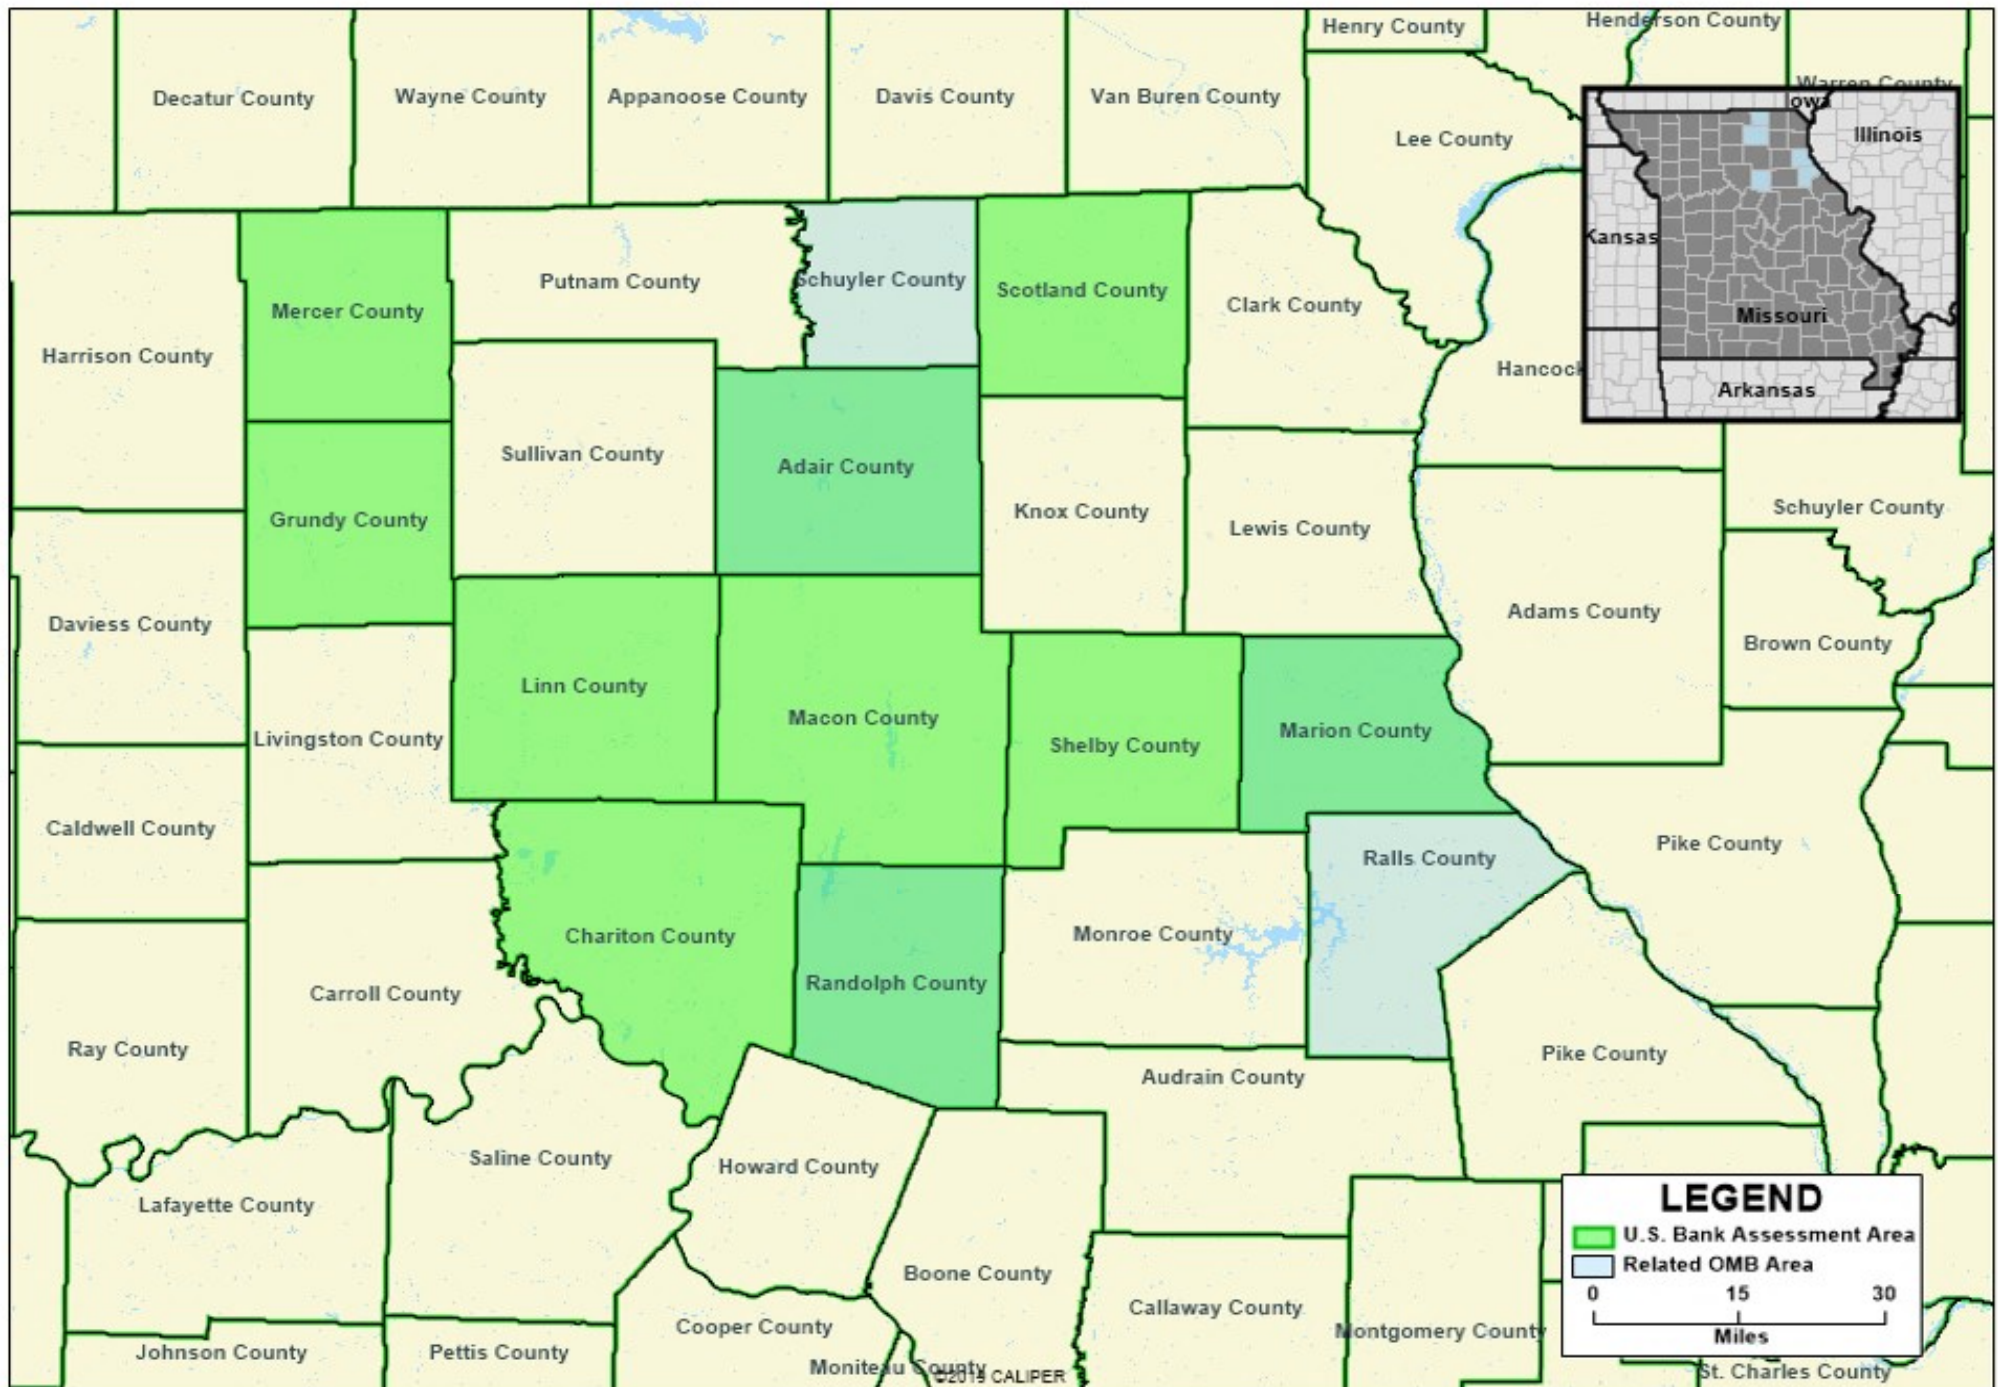

U. S. Bank - NM - North East, MO Assessment Area

*MISA = Micropolitan Statistical Area