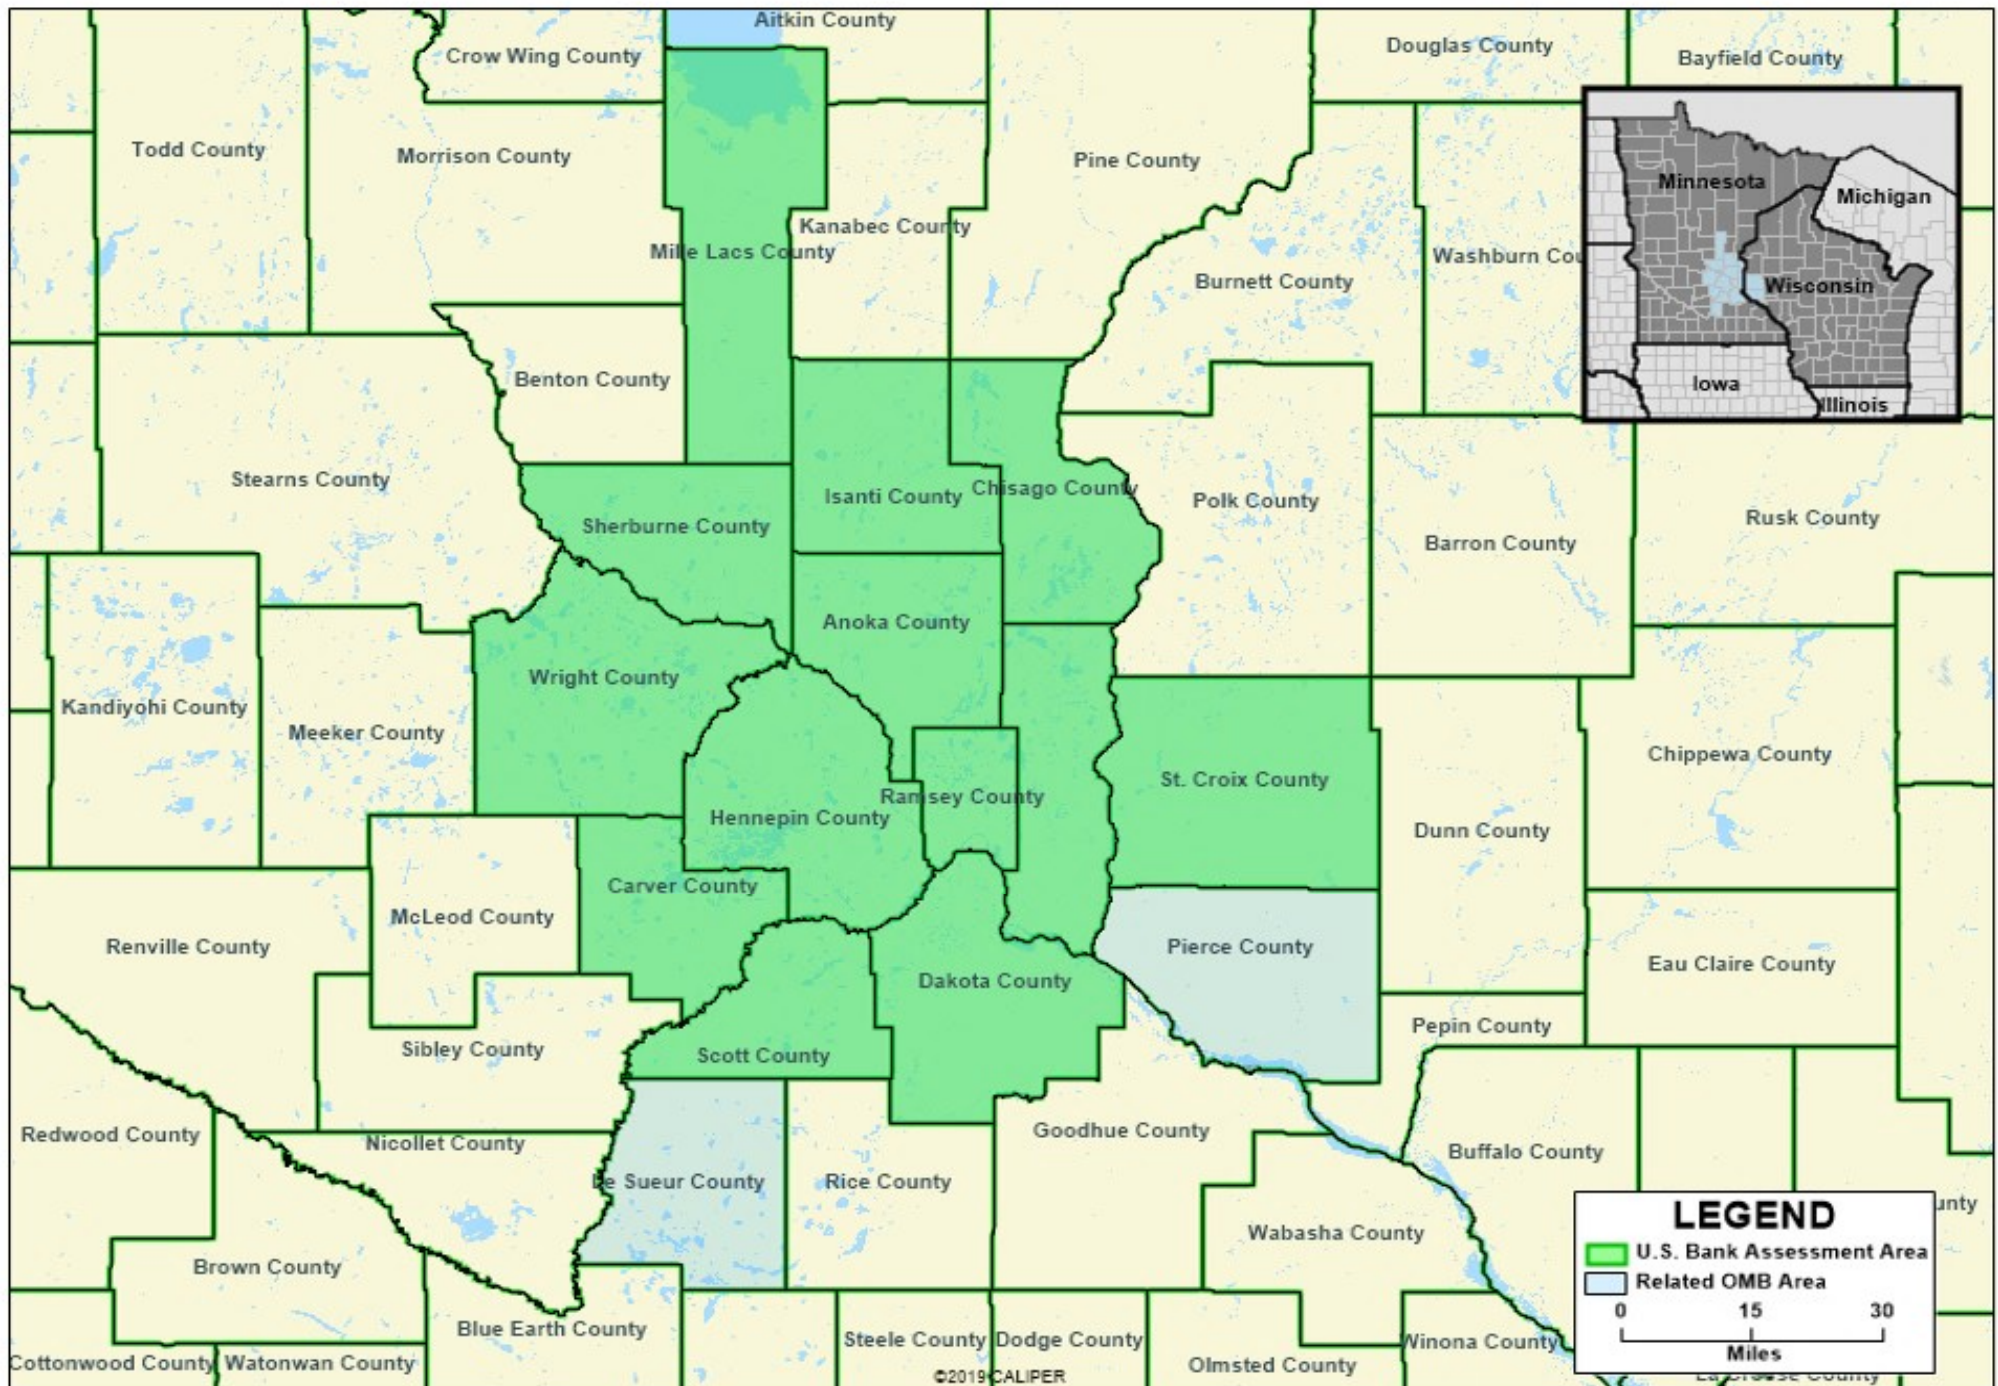

U. S. Bank - Minneapolis-St. Paul-Bloomington, MN-WI MSA Assessment Area

*MSA = Metropolitan Statistical Area

Map Created by U. S. Bank CRA department on 3/10/2020