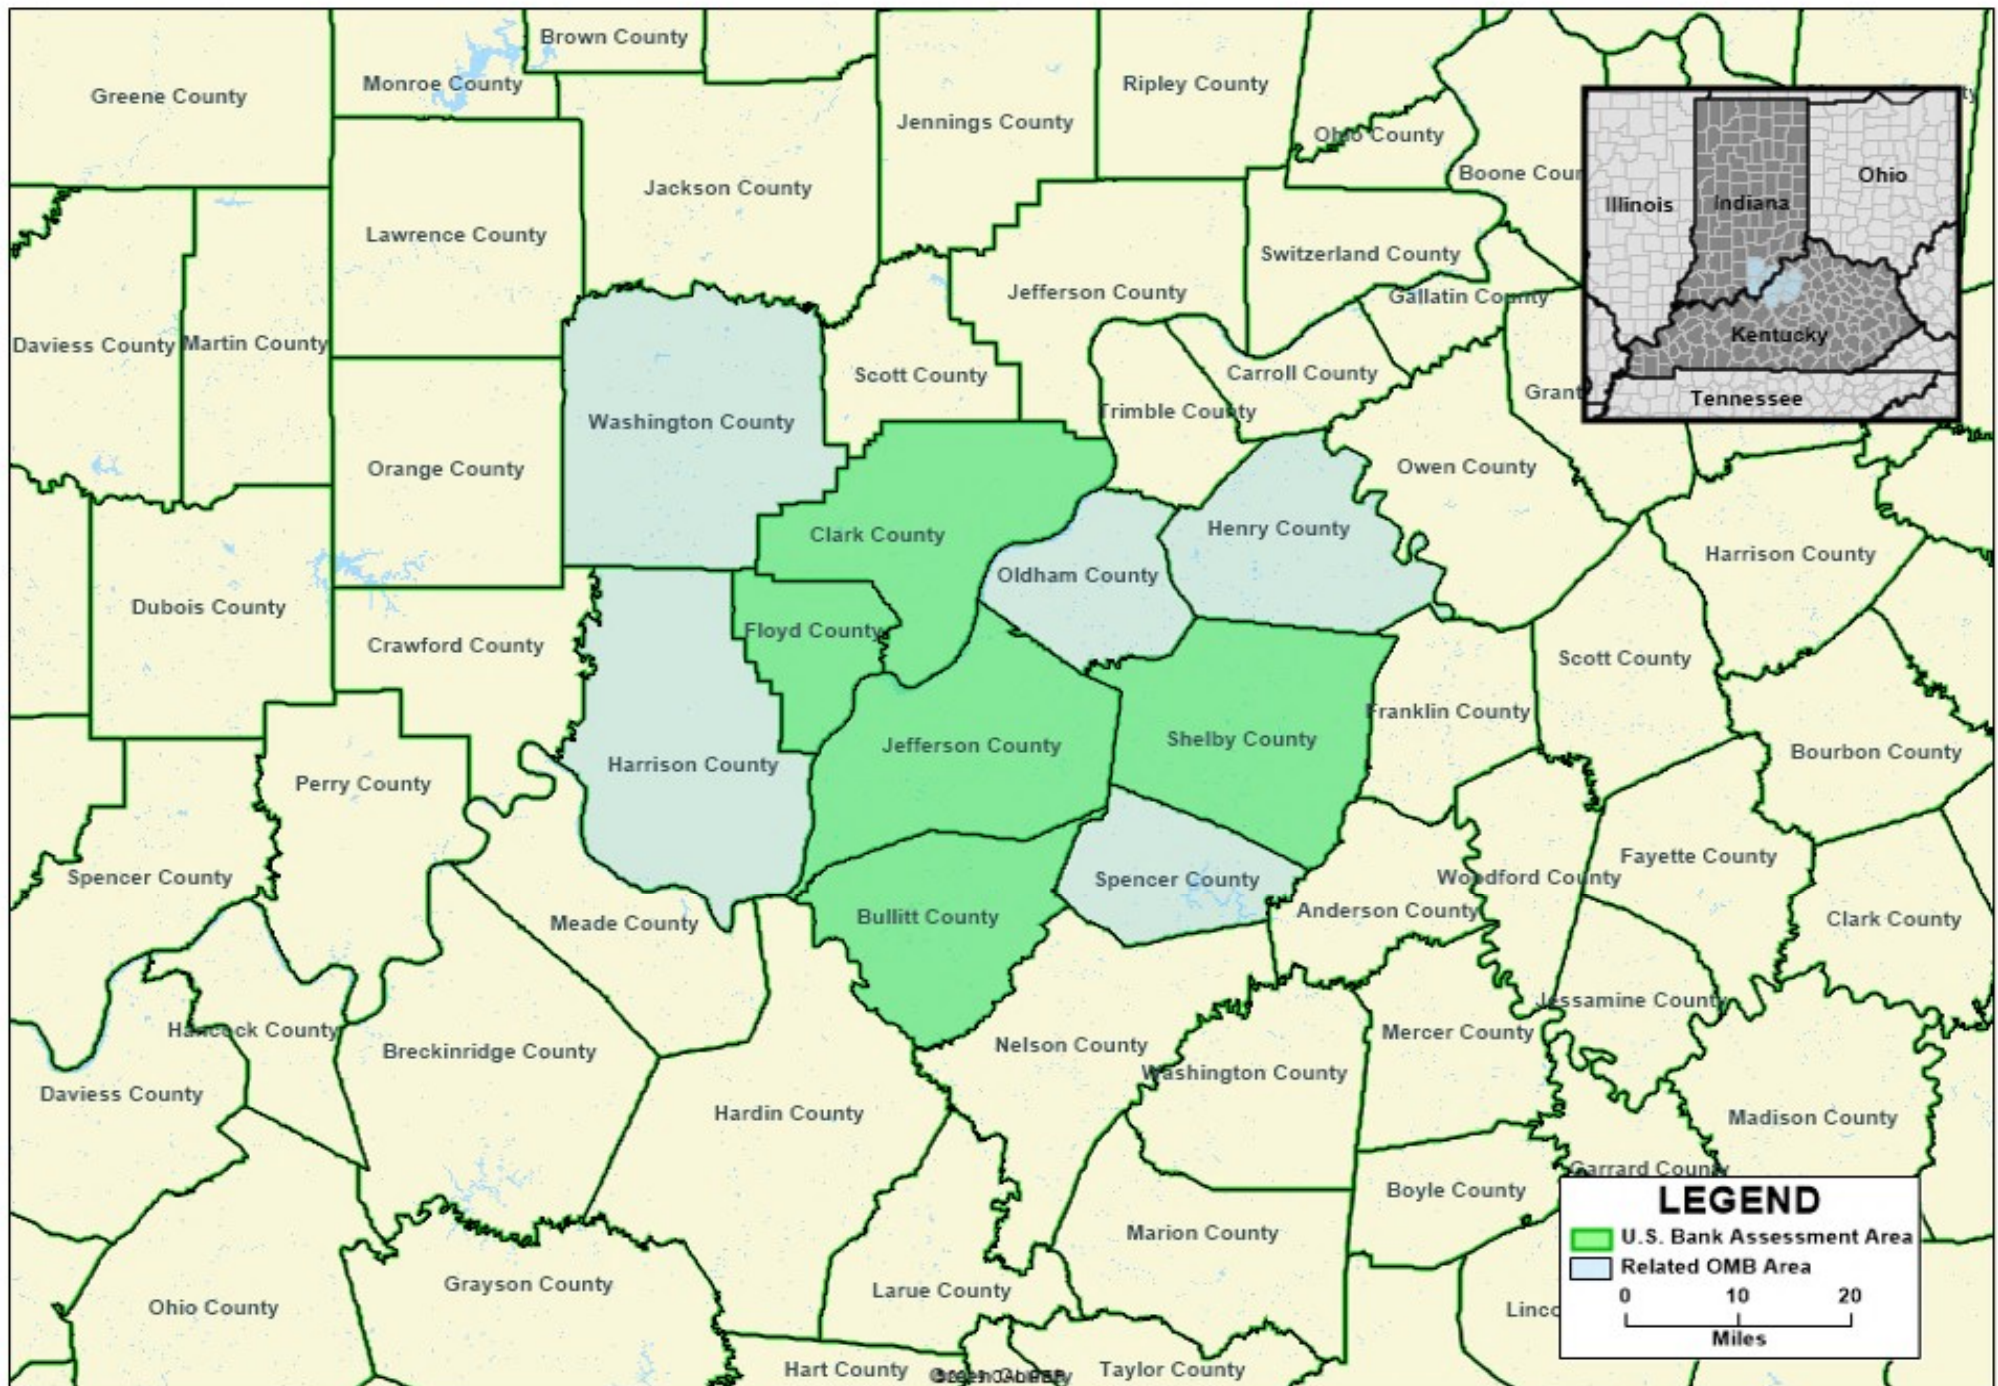

U. S. Bank - Louisville/Jefferson County, KY-IN MSA Assessment Area

*MSA = Metropolitan Statistical Area

Map Created by U. S. Bank CRA department on 3/10/2020