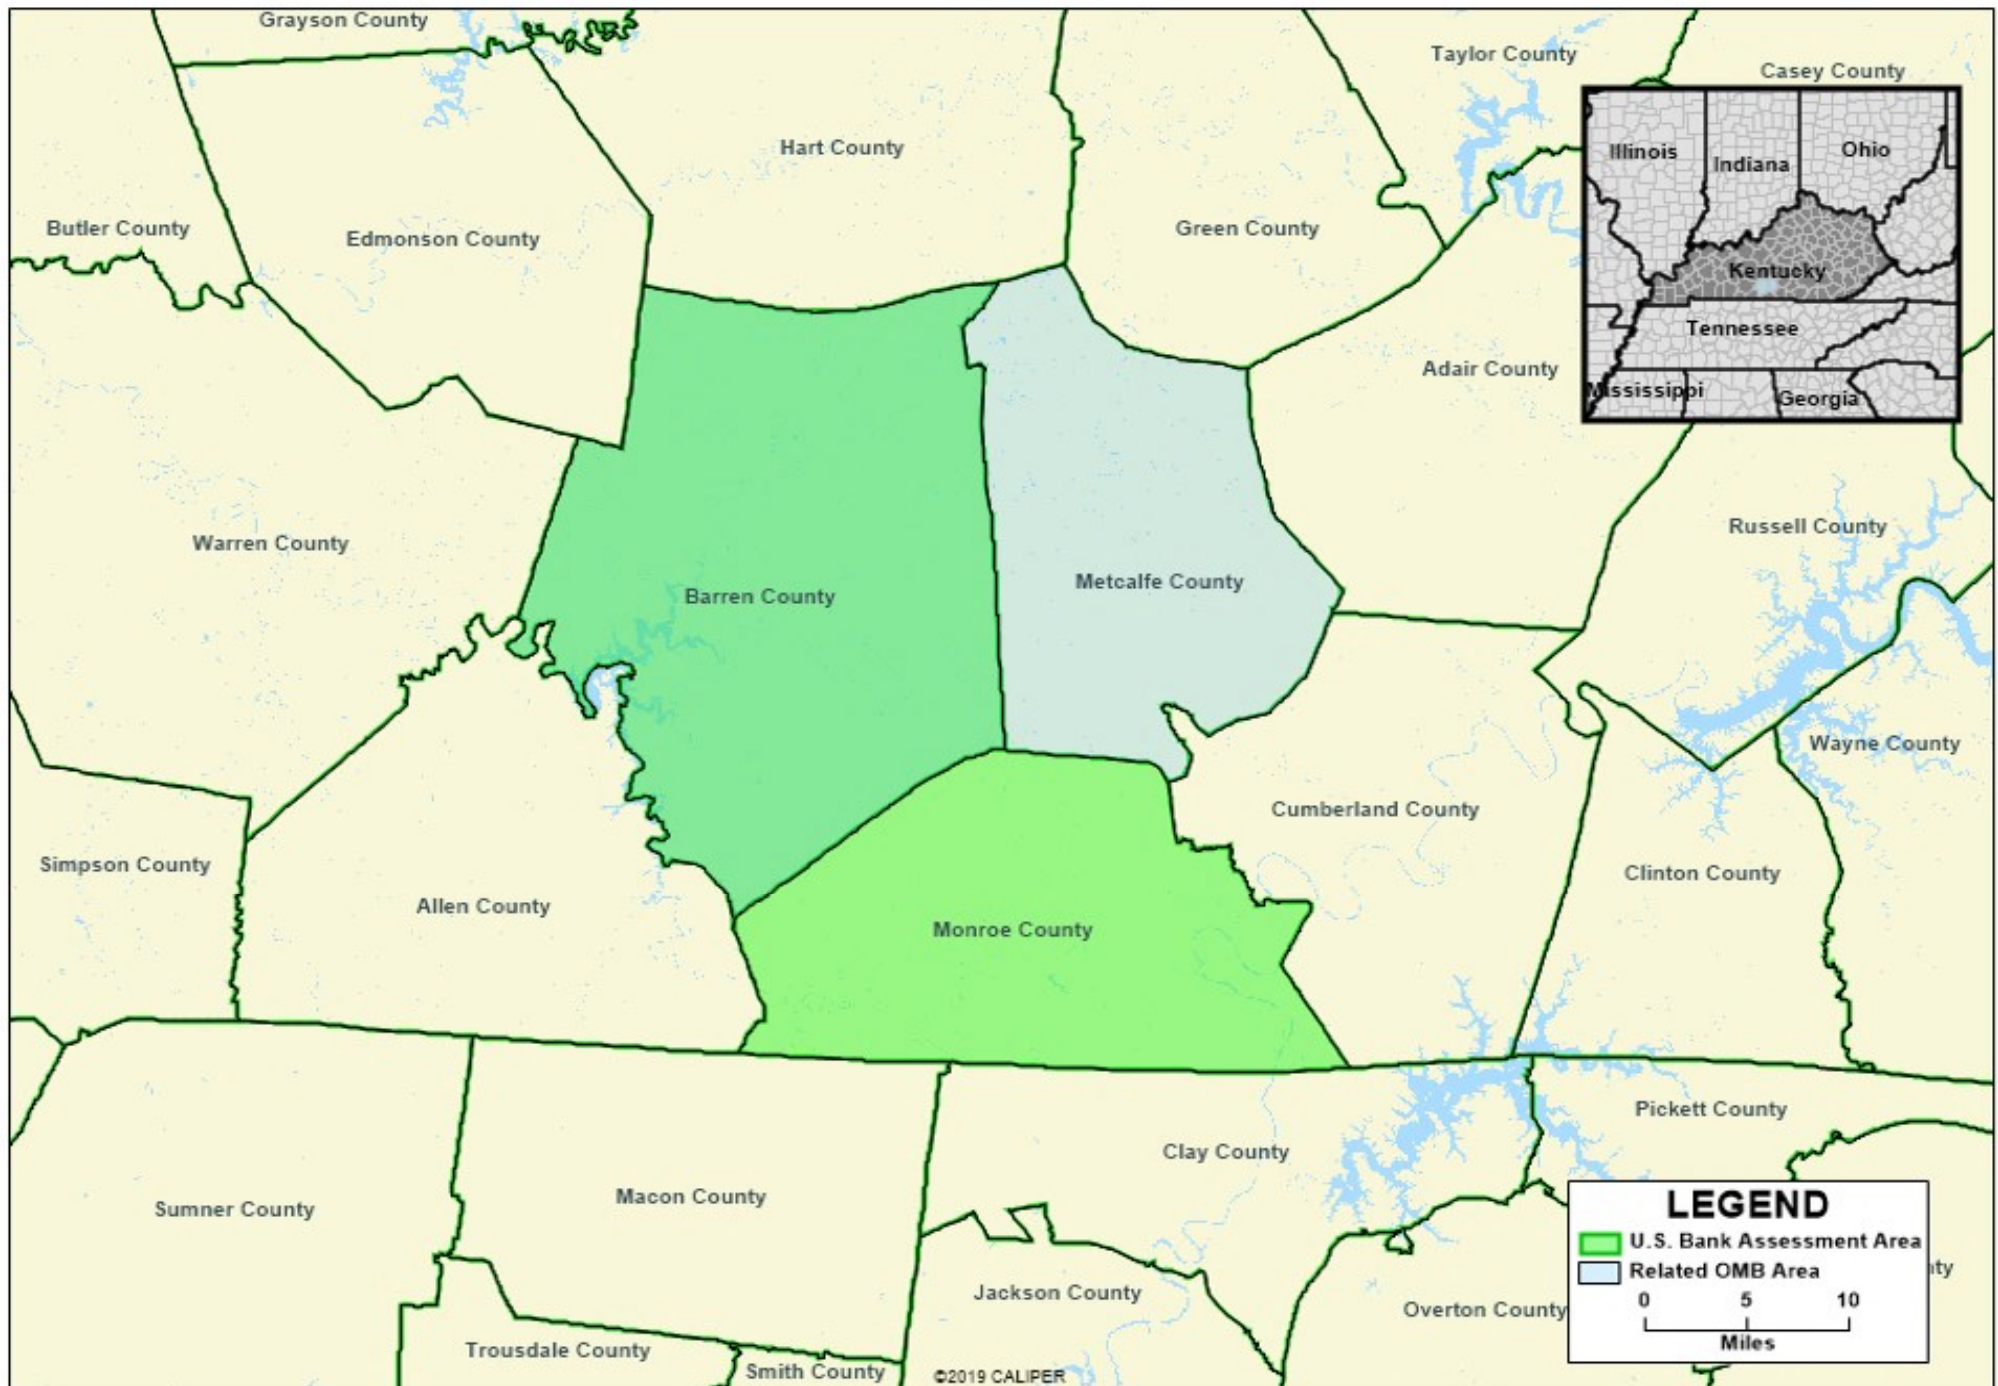

U. S. Bank - NM - Barren Monroe, KY Assessment Area

*MiSA = Micropolitan Statistical Area