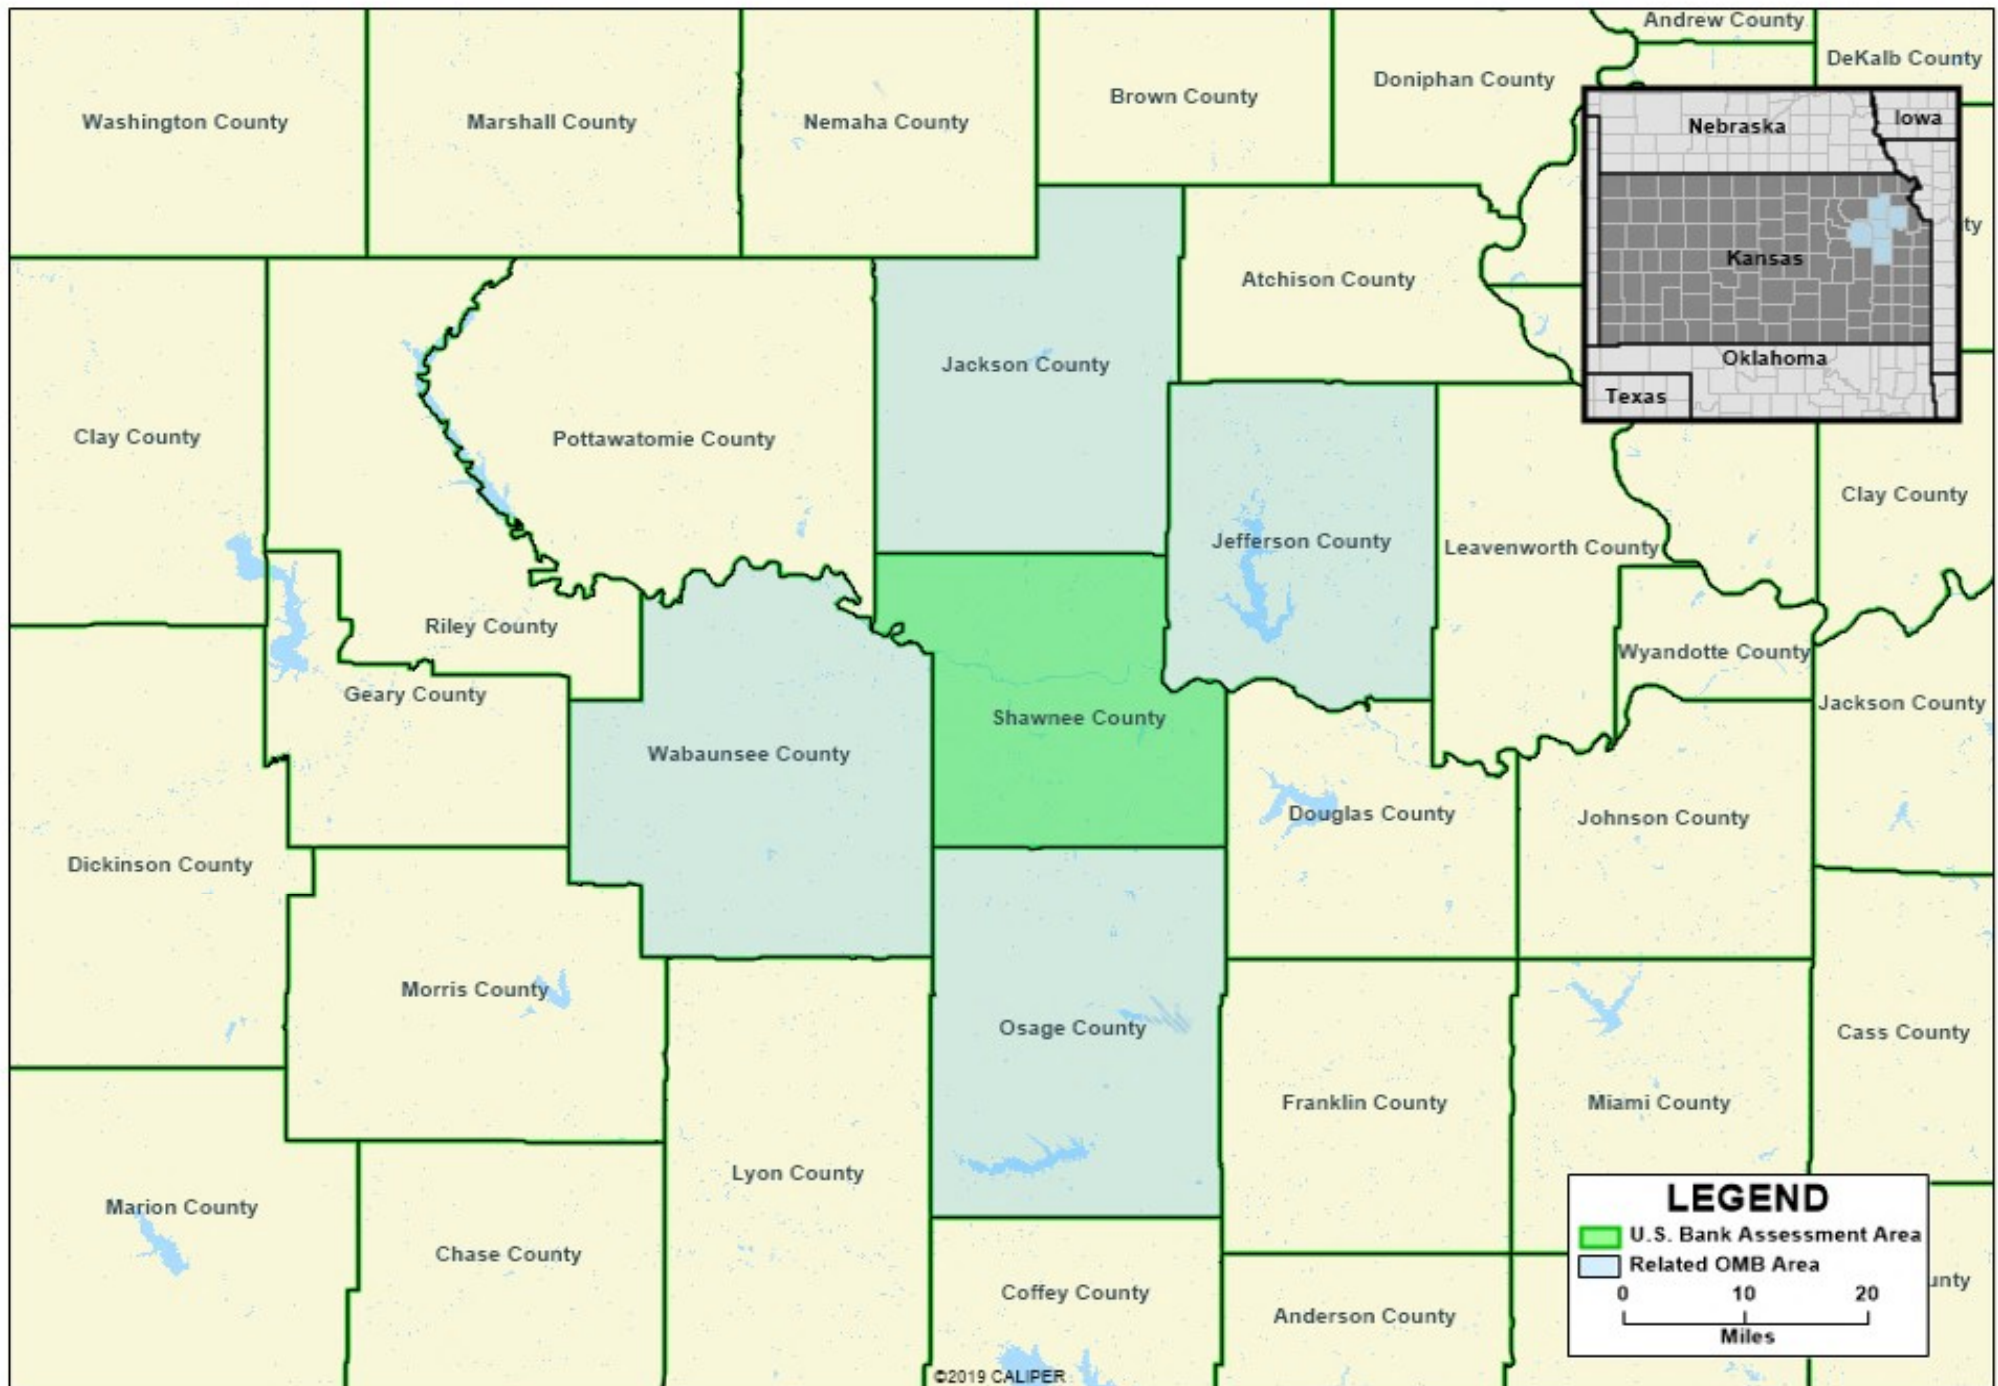

U. S. Bank - Topeka, KS MSA Assessment Area

*MSA = Metropolitan Statistical Area

Map Created by U. S. Bank CRA department on 3/10/2020