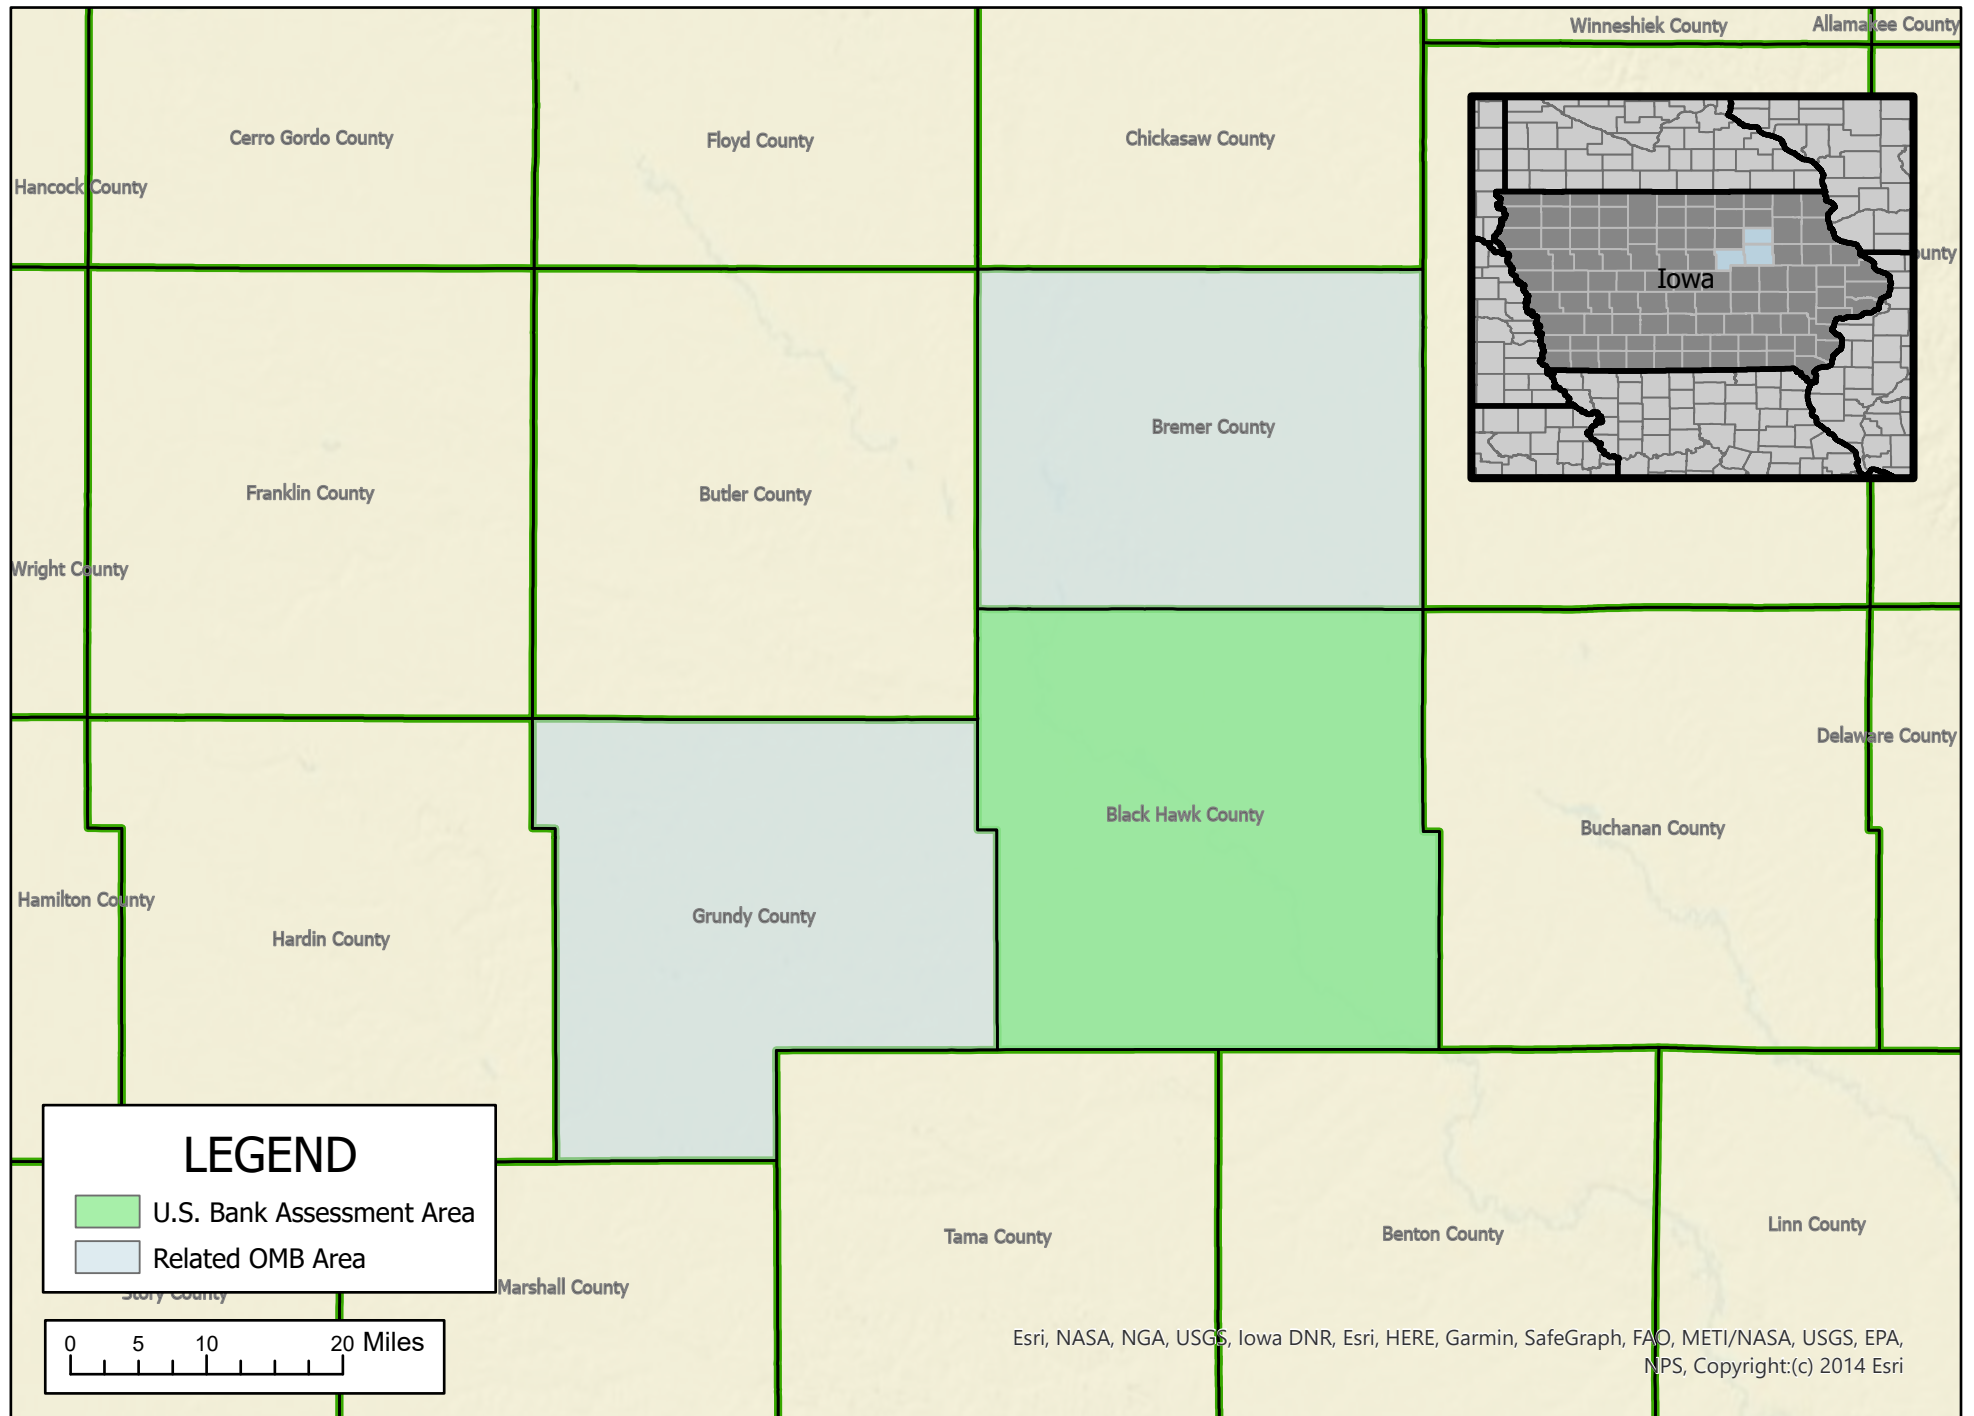

U. S. Bank - Waterloo-Cedar Falls, IA MSA Assessment Area

*MSA = Metropolitan Statistical Area

Map Created by U. S. Bank CRA department on 9/23/2022