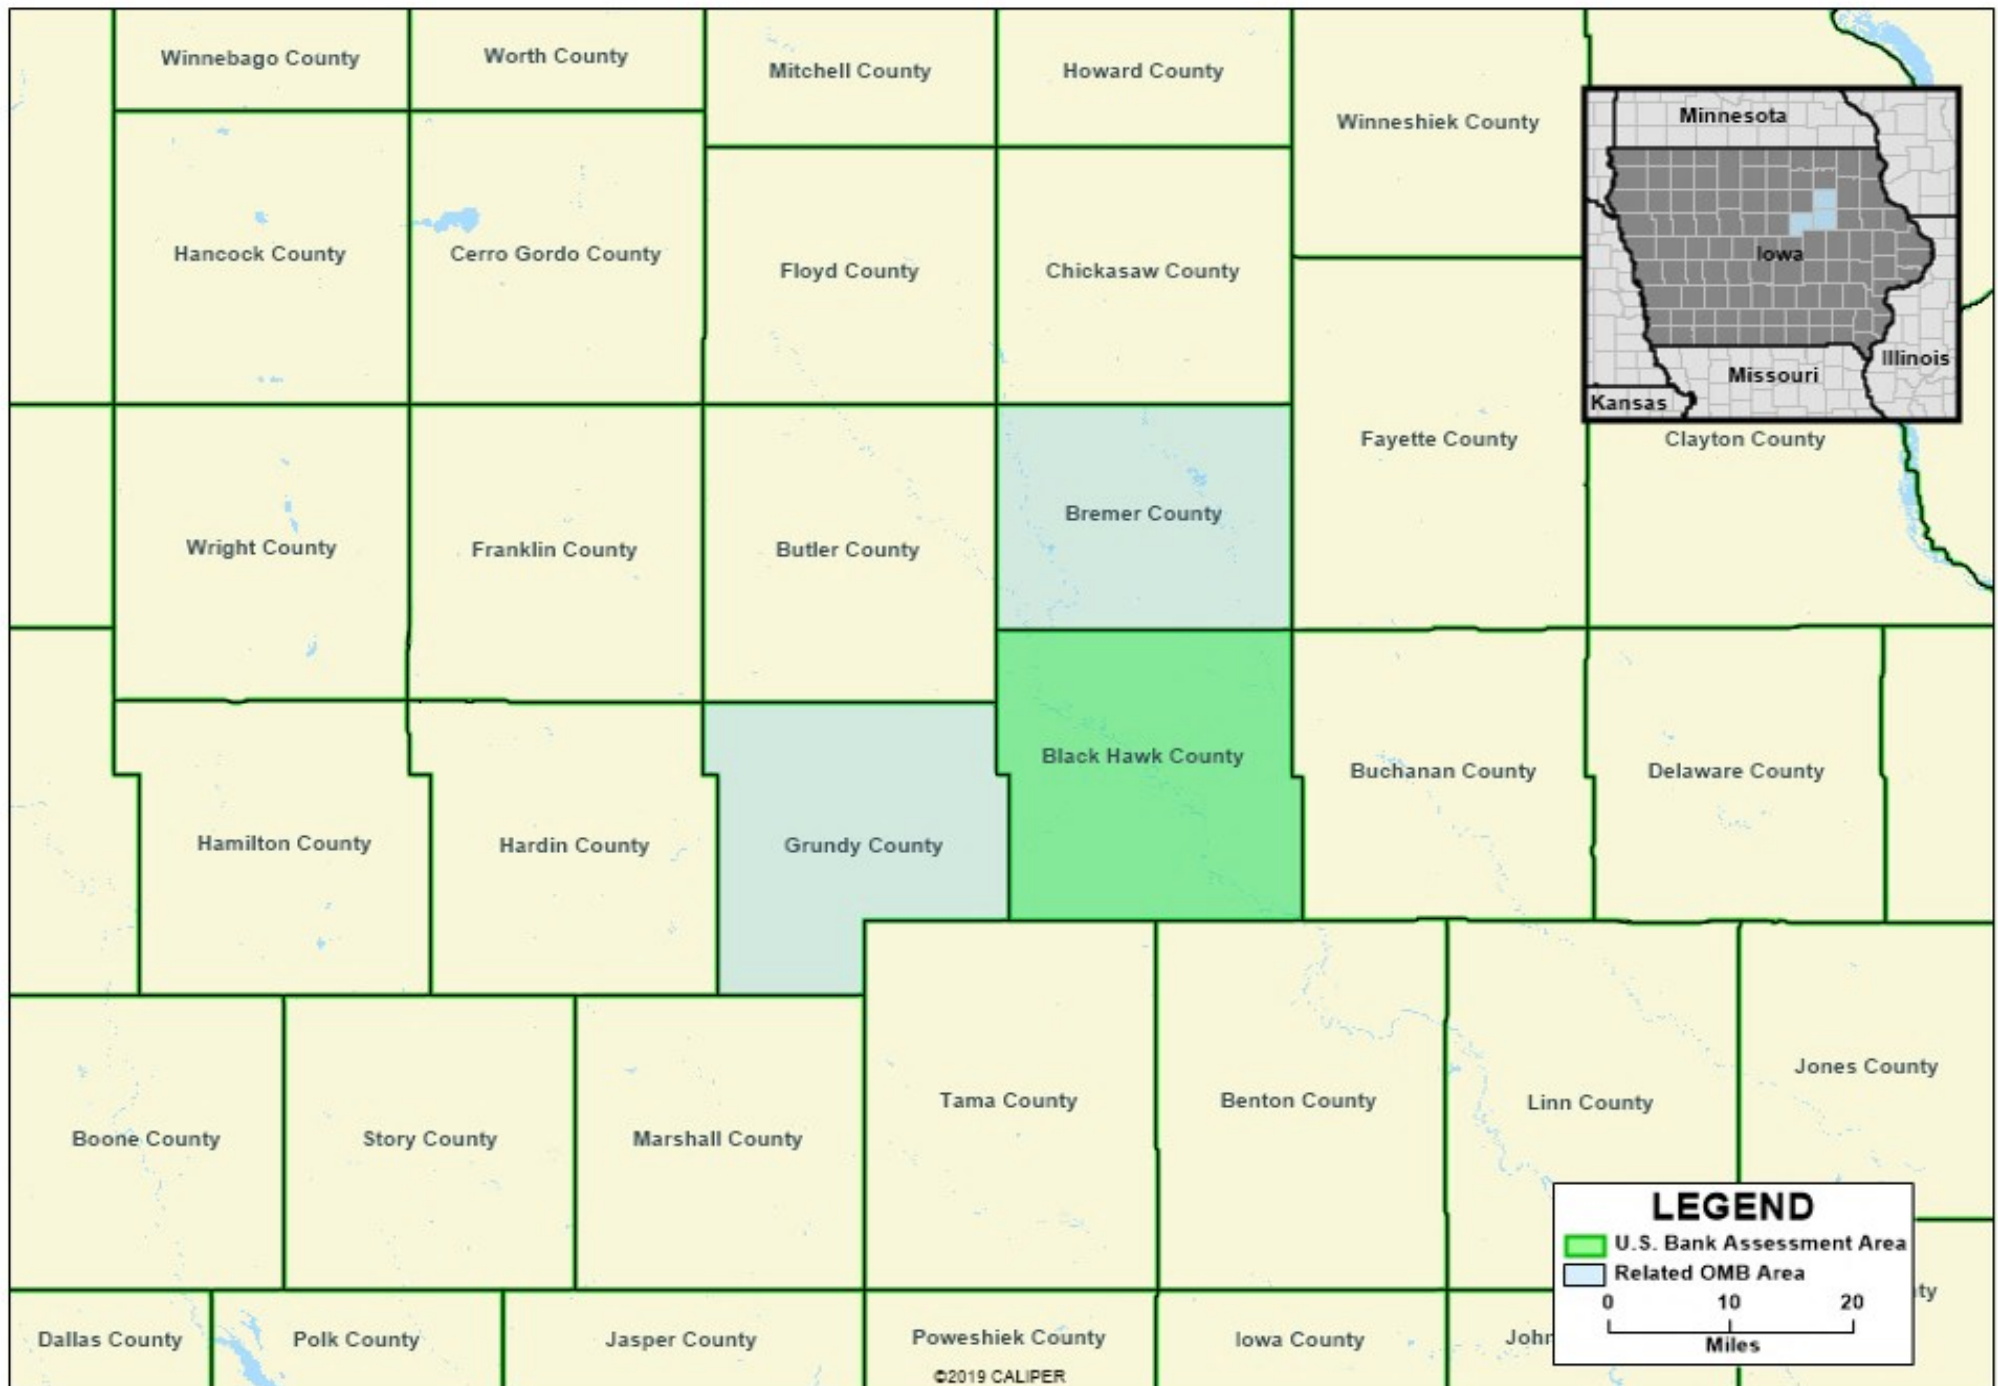

# U. S. Bank - Waterloo-Cedar Falls, IA MSA Assessment Area

\*MSA = Metropolitan Statistical Area