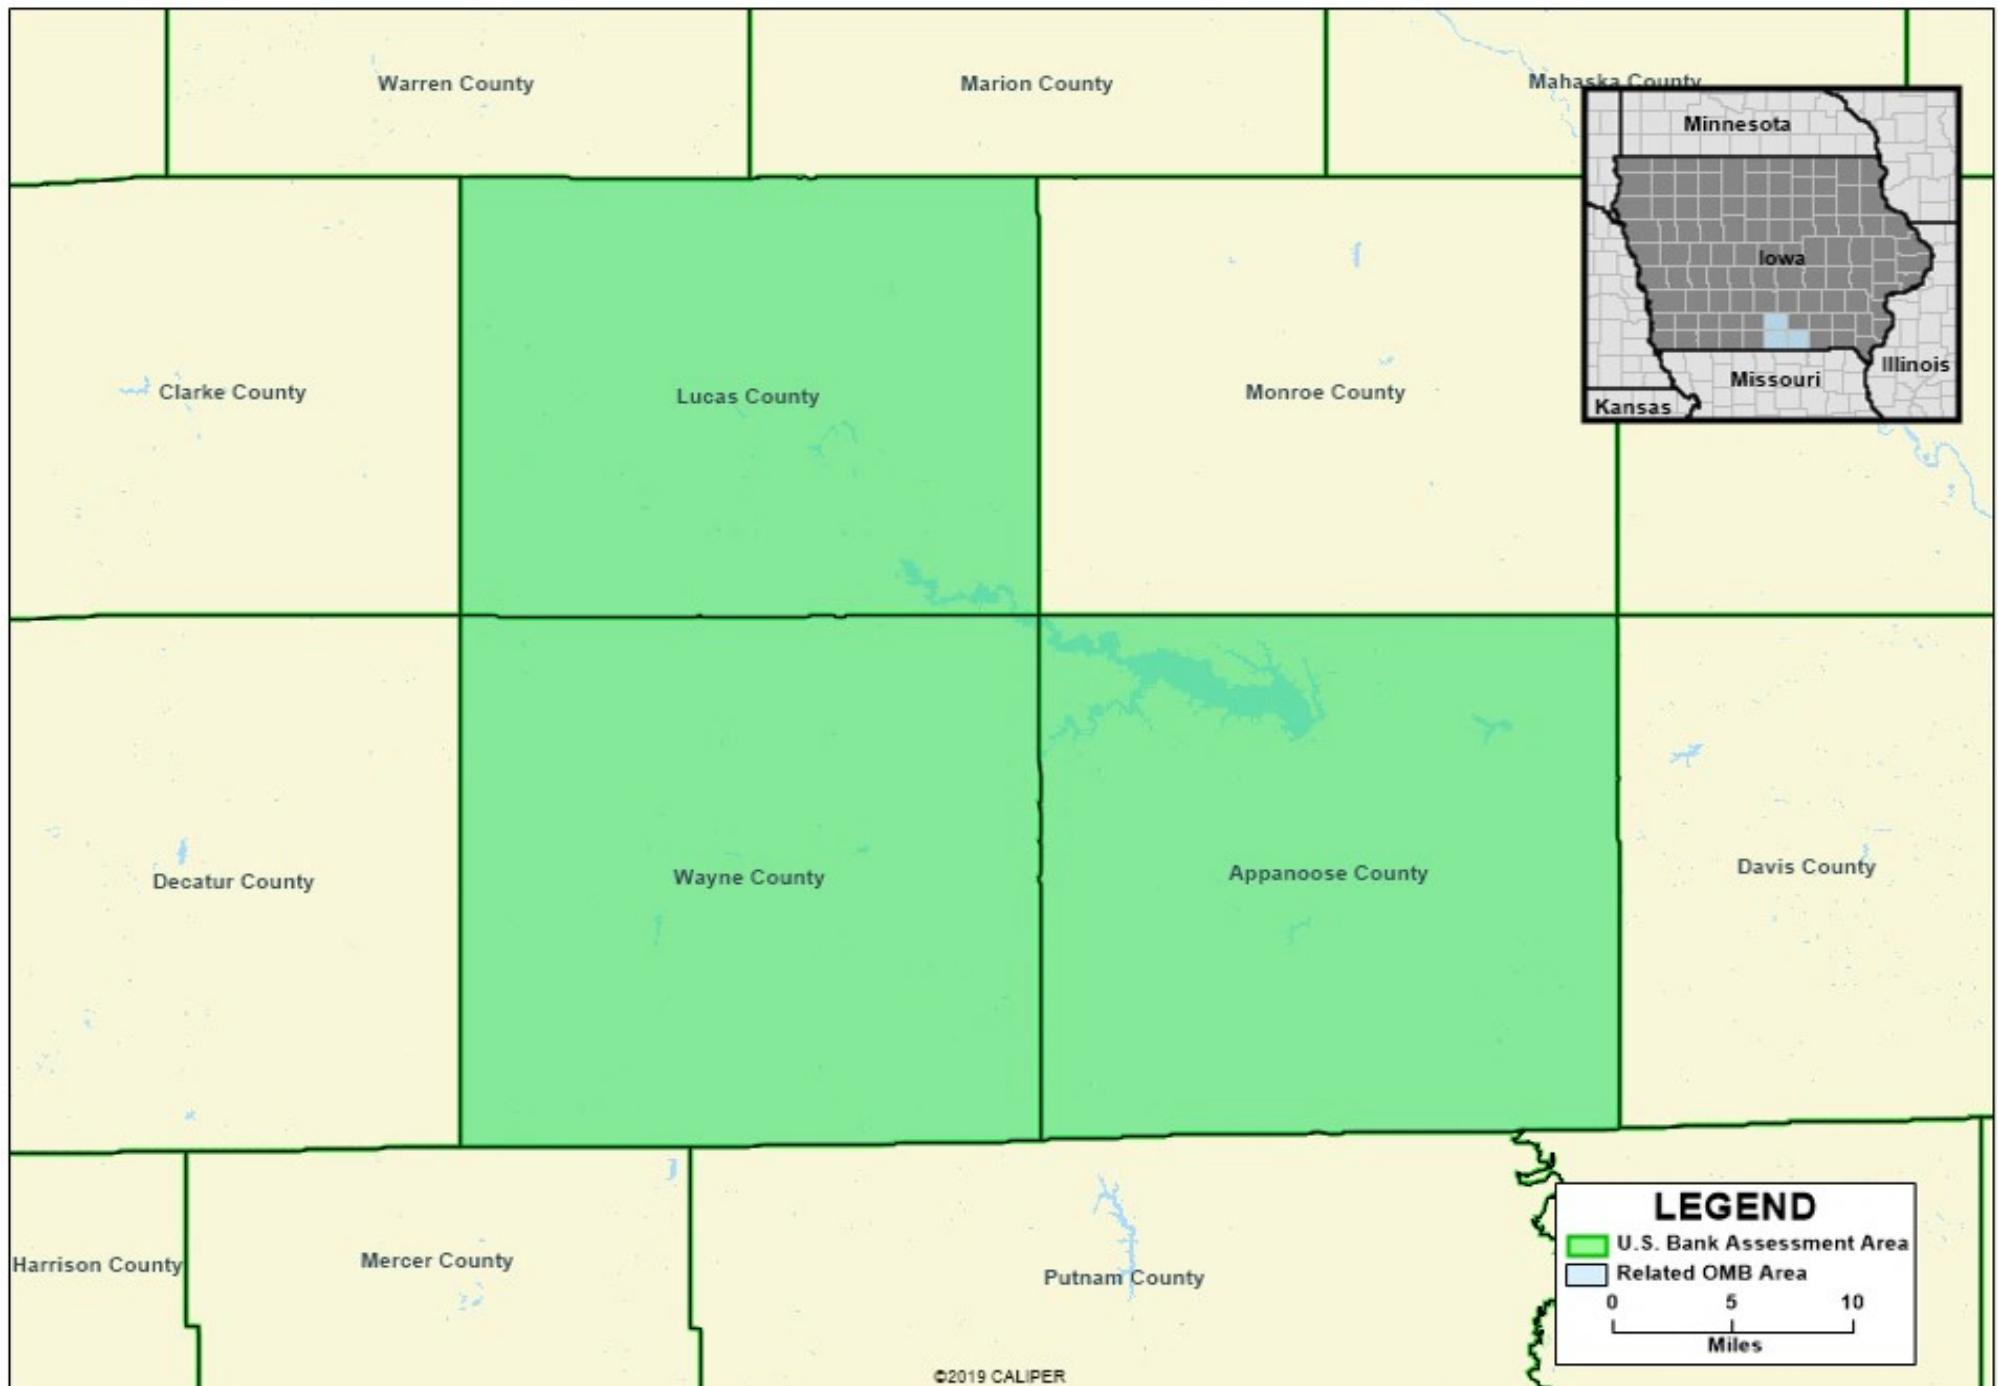

U. S. Bank - NM - Chariton Centerville, IA Assessment Area

©2019 CALIPER

*MISA = Micropolitan Statistical Area

Map Created by U. S. Bank CRA department on 3/10/2020