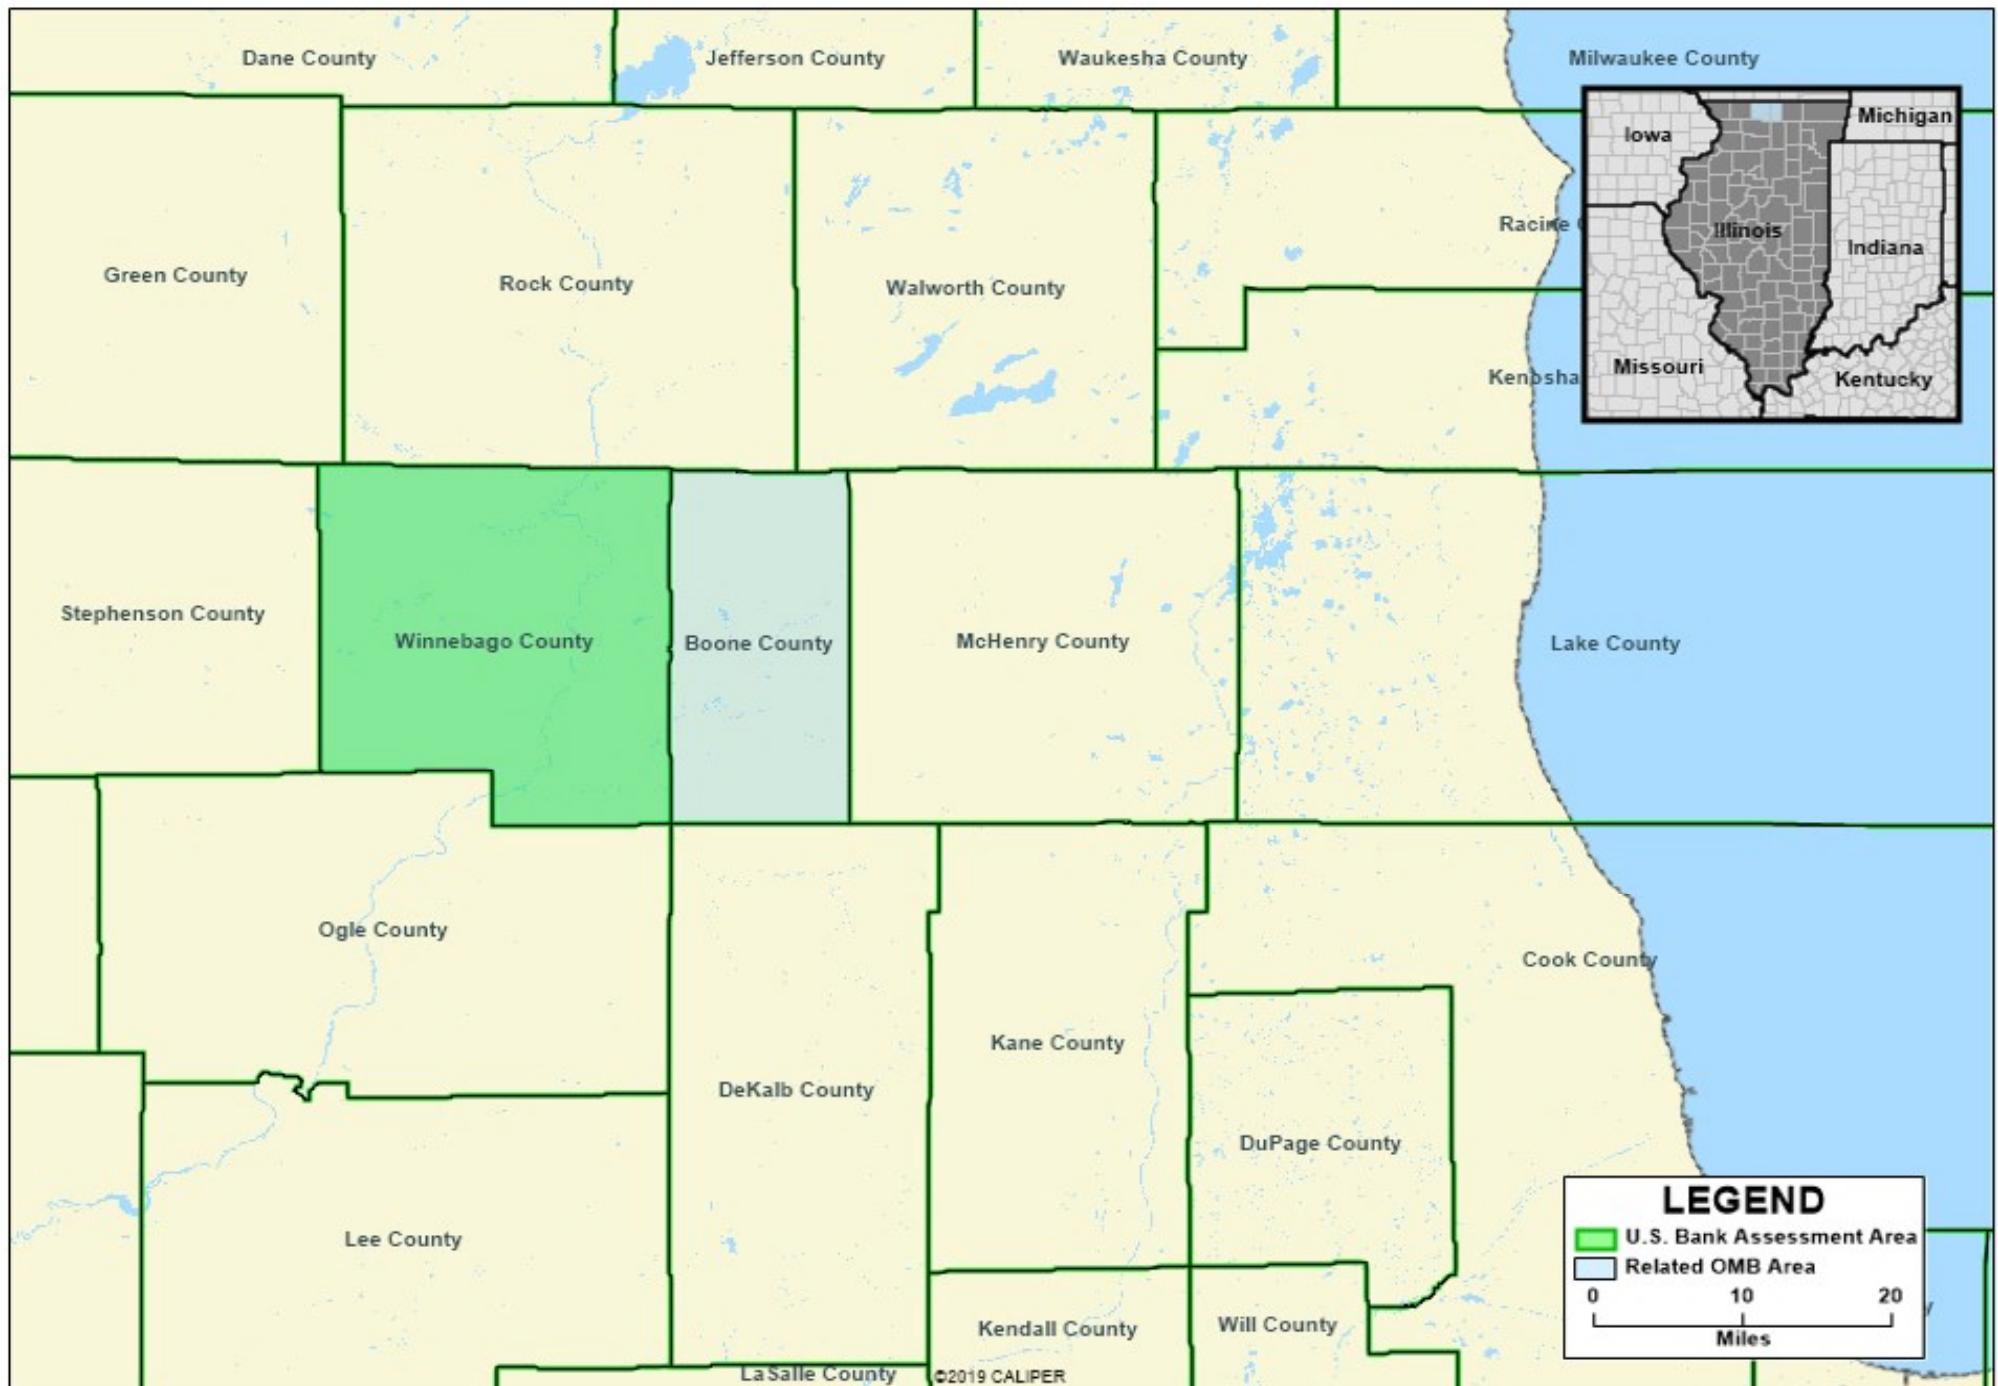

U. S. Bank - Rockford, IL MSA Assessment Area

*MSA = Metropolitan Statistical Area

Map Created by U. S. Bank CRA department on 3/10/2020