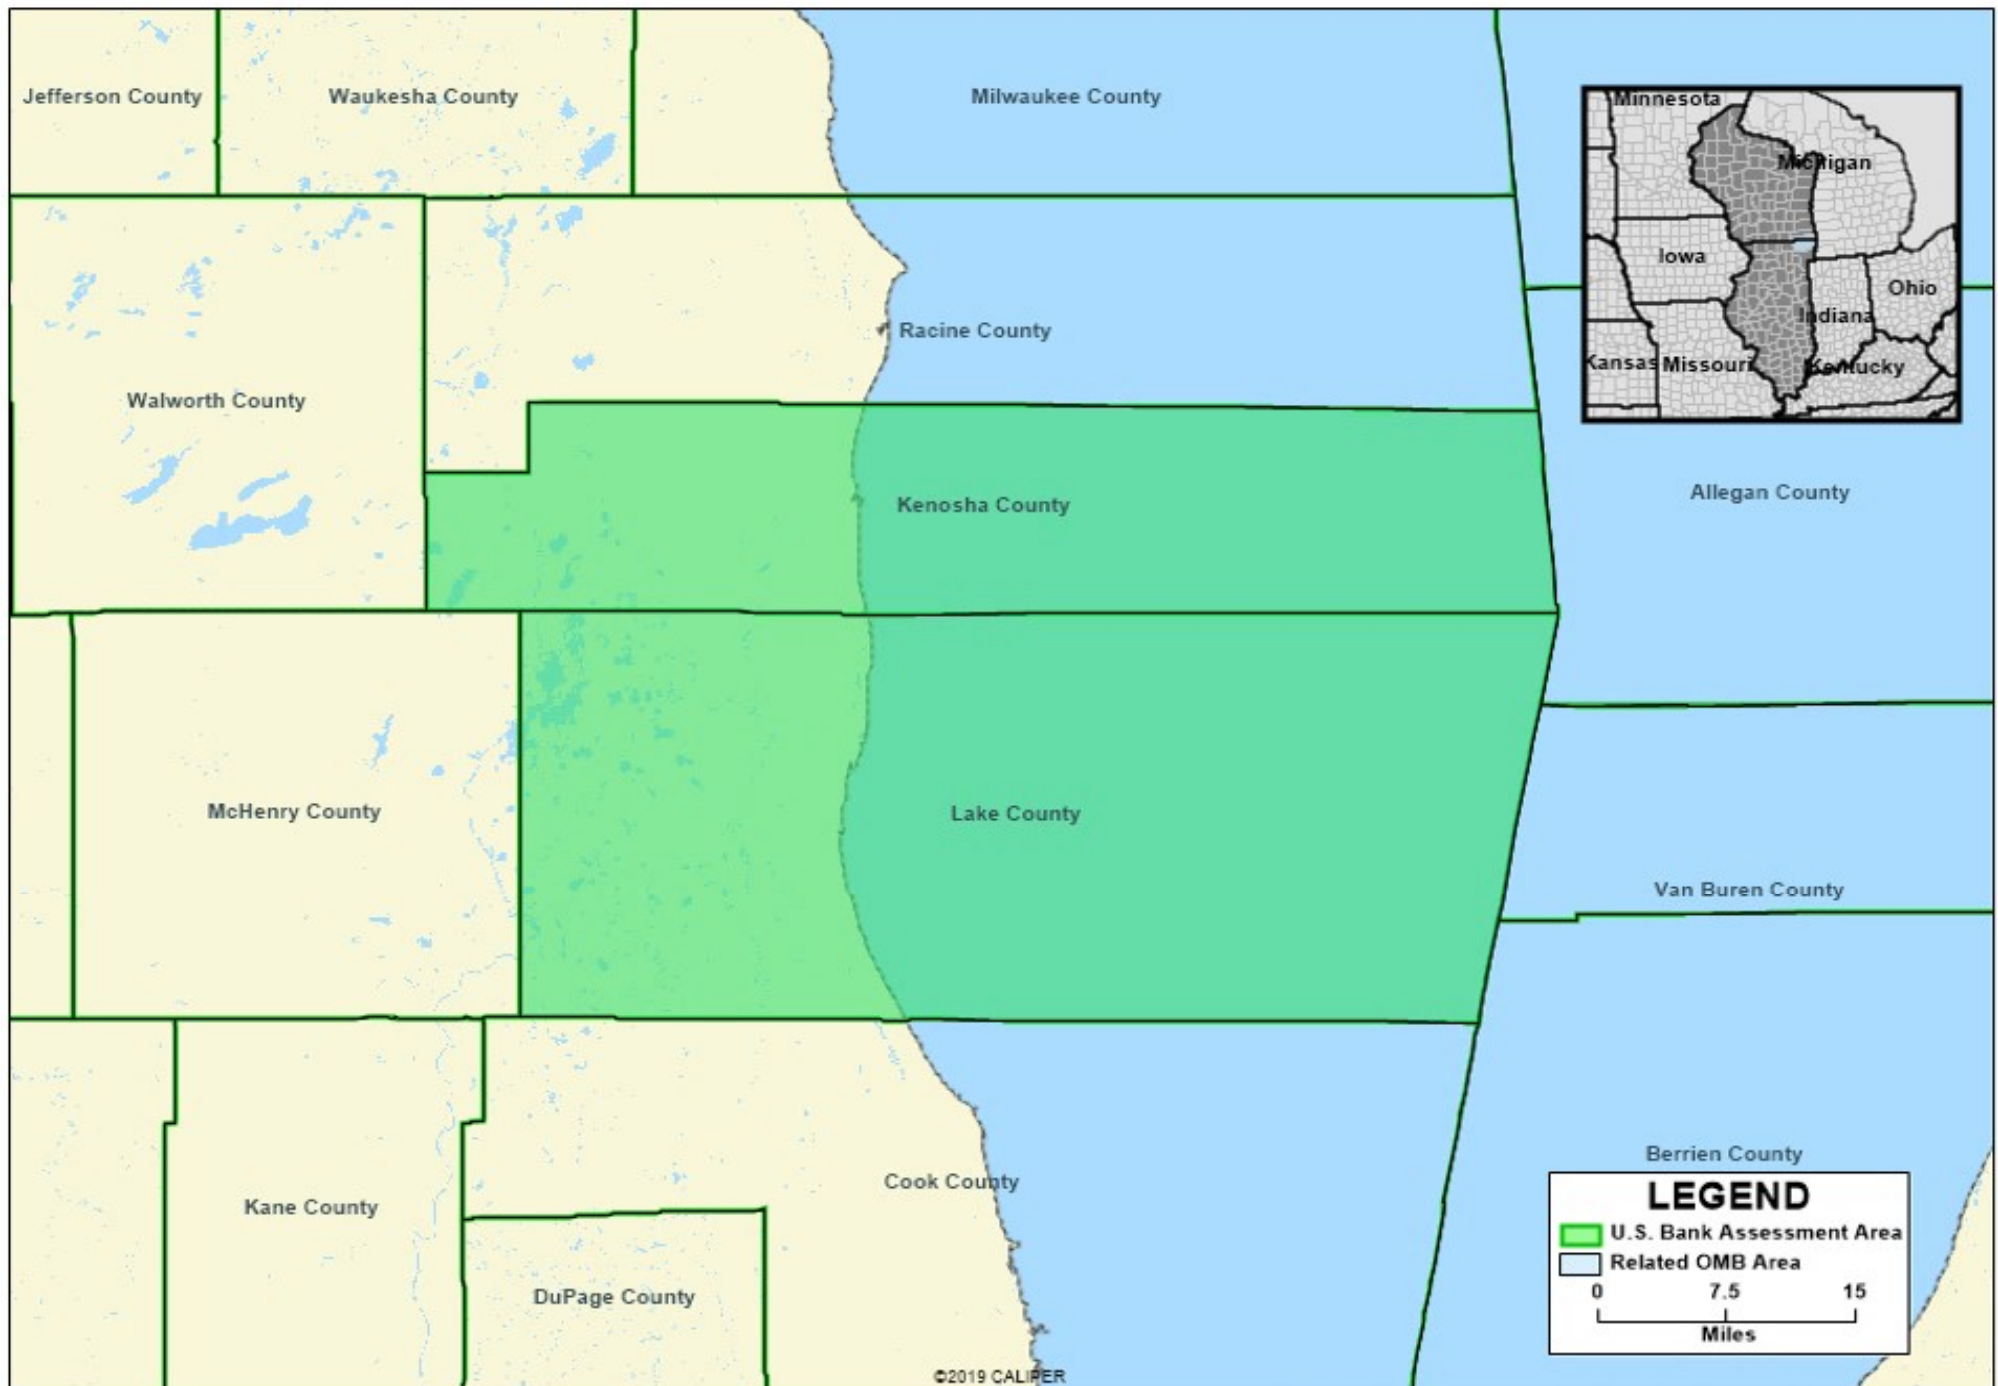

U. S. Bank - Lake County-Kenosha County, IL-WI MD Assessment Area

*MD = Metropolitan Division

Map Created by U. S. Bank CRA department on 3/10/2020