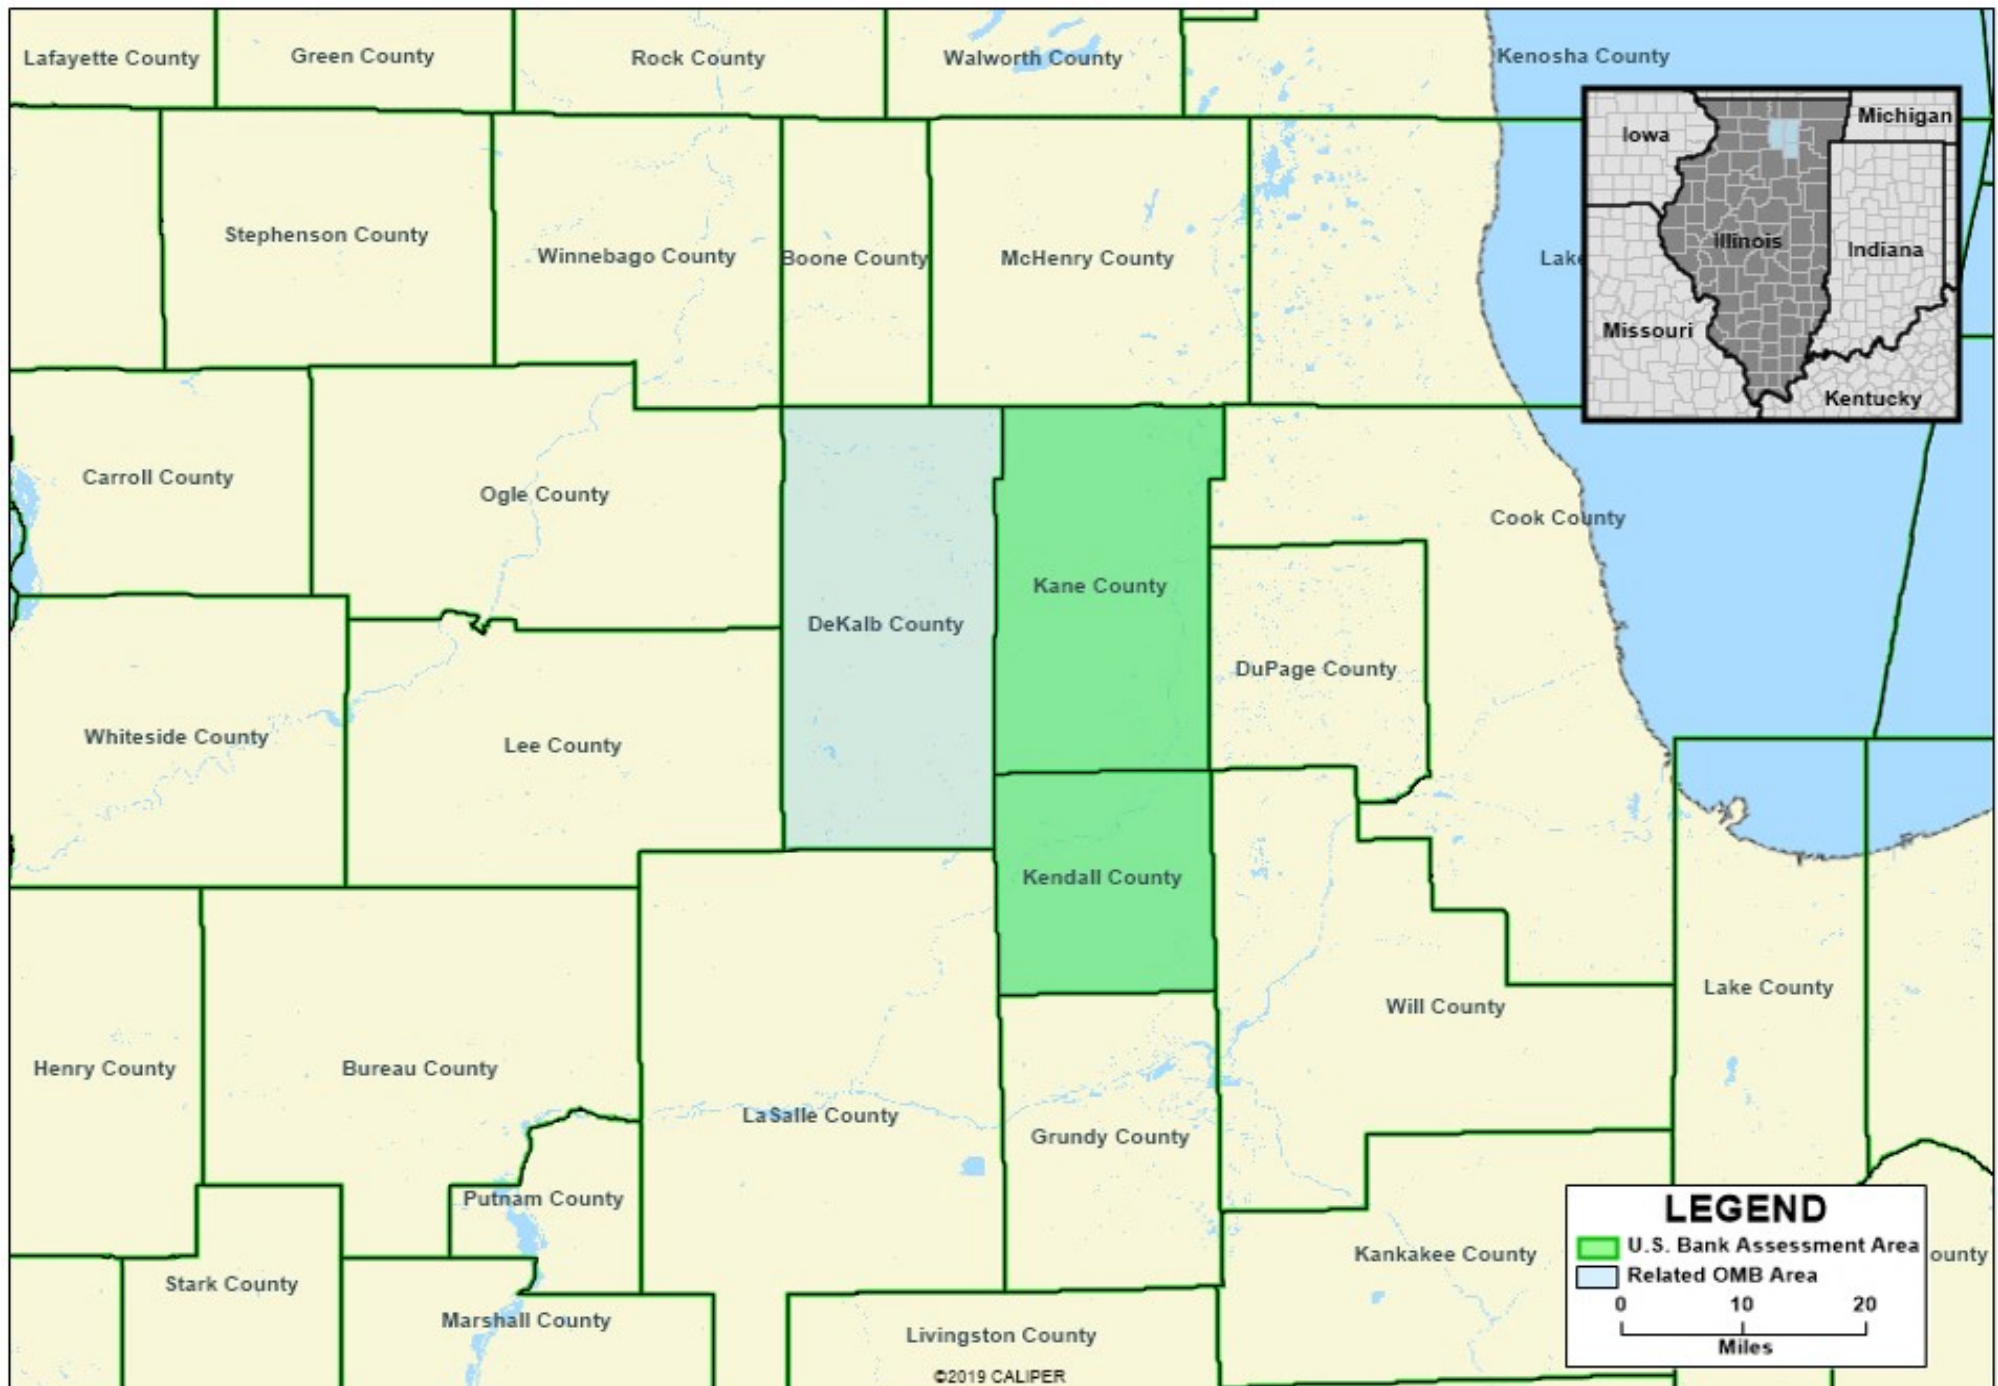

U. S. Bank - Elgin, IL MD Assessment Area

*MD = Metropolitan Division

Map Created by U. S. Bank CRA department on 3/10/2020