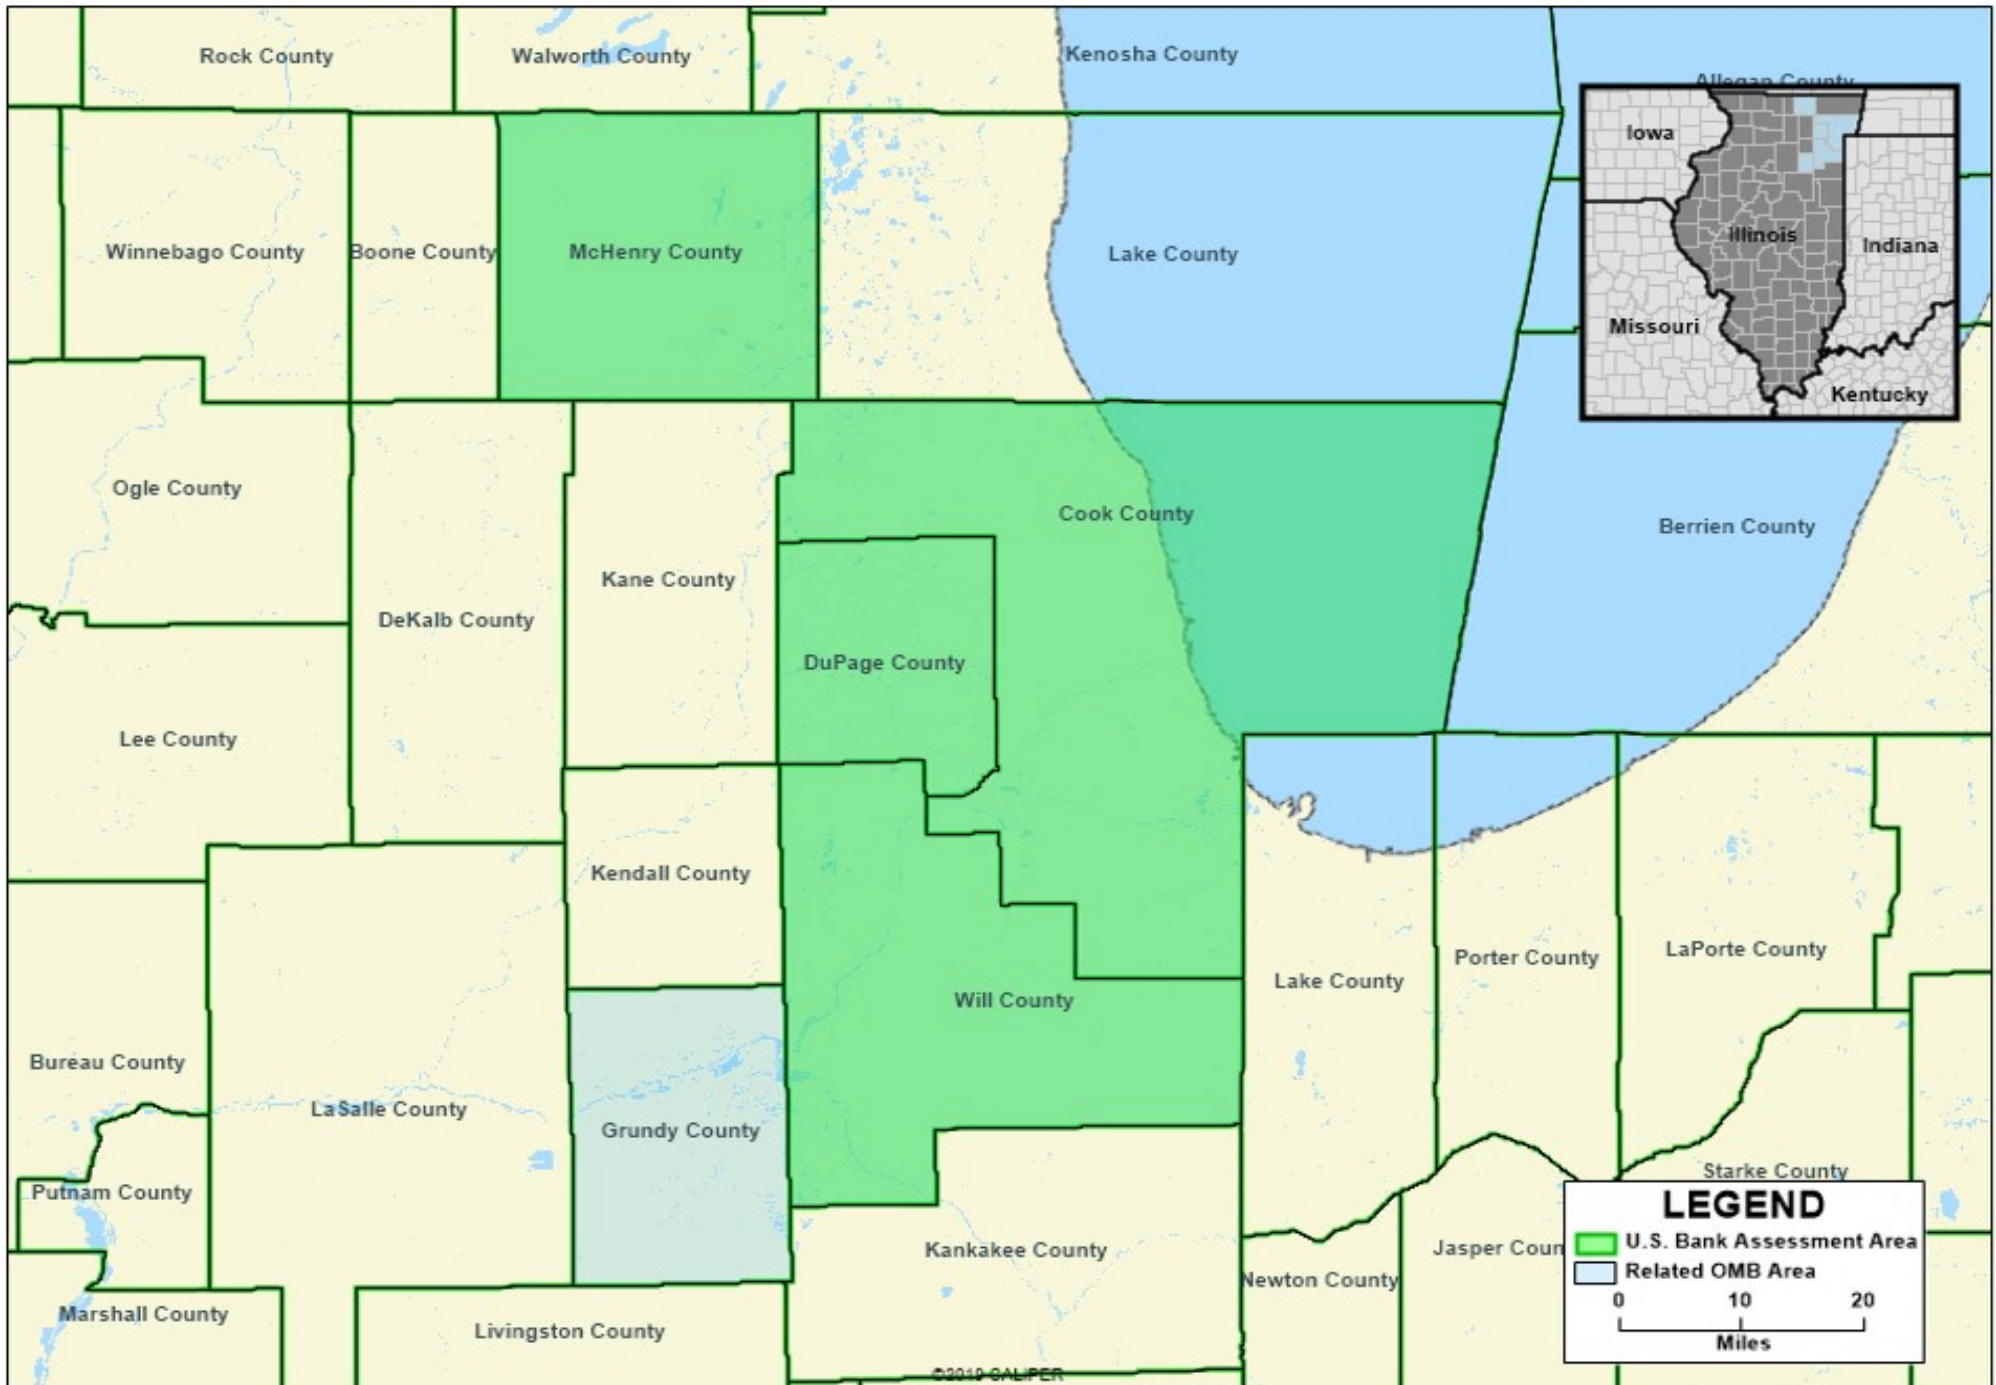

U. S. Bank - Chicago-Naperville-Evanston, IL MD Assessment Area

*MD = Metropolitan Division

Map Created by U. S. Bank CRA department on 3/10/2020