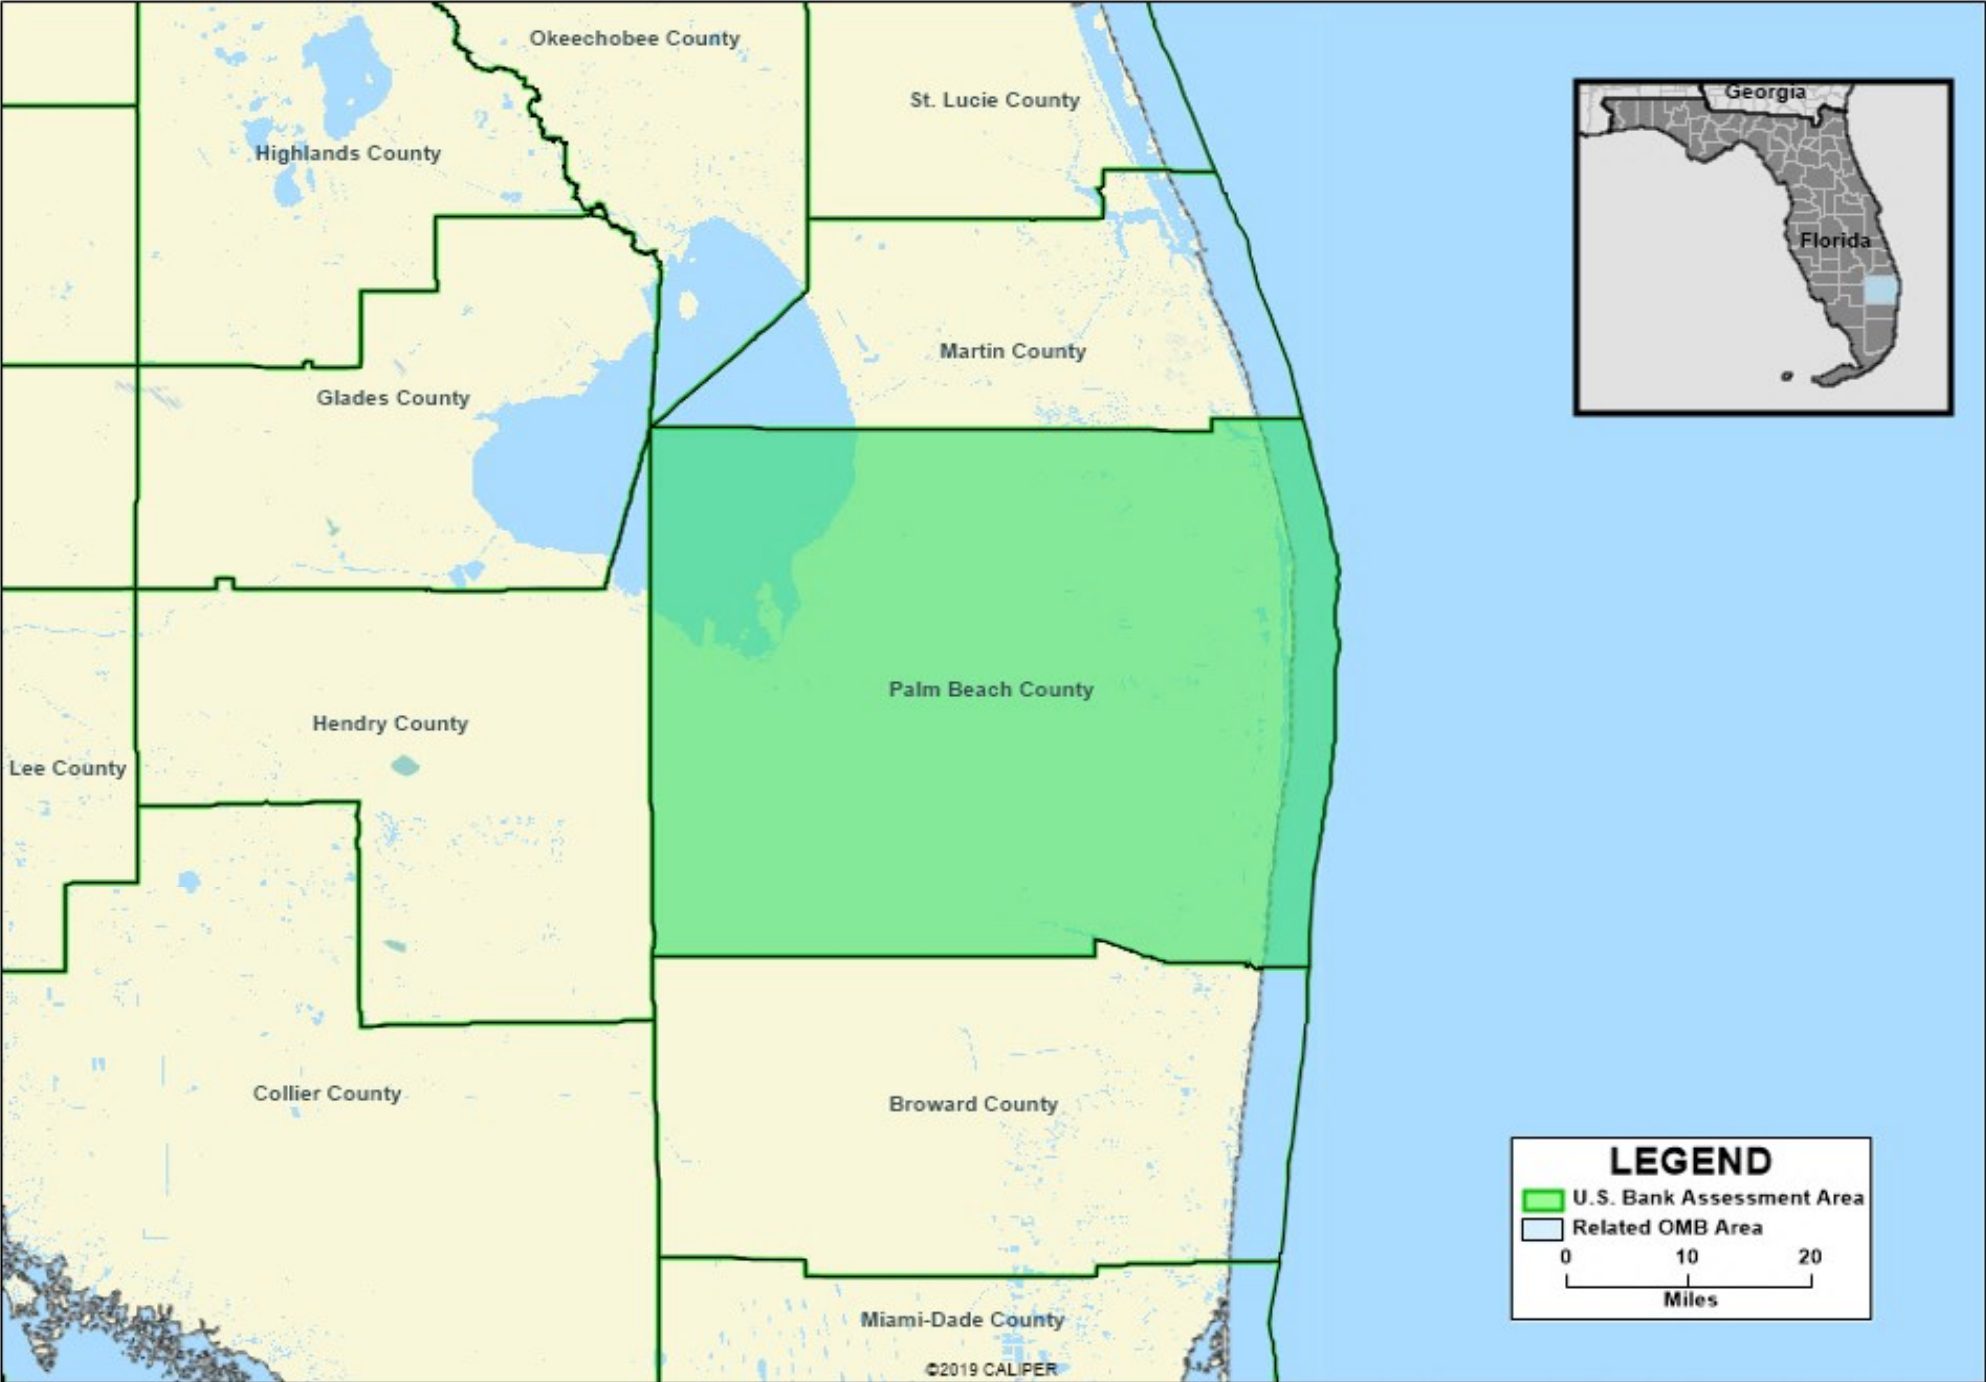

# U. S. Bank - West Palm Beach-Boca Raton-Boynton Beach, FL MD Assessment Area

\*MD = Metropolitan Division

Map Created by U. S. Bank CRA department on 3/10/2020