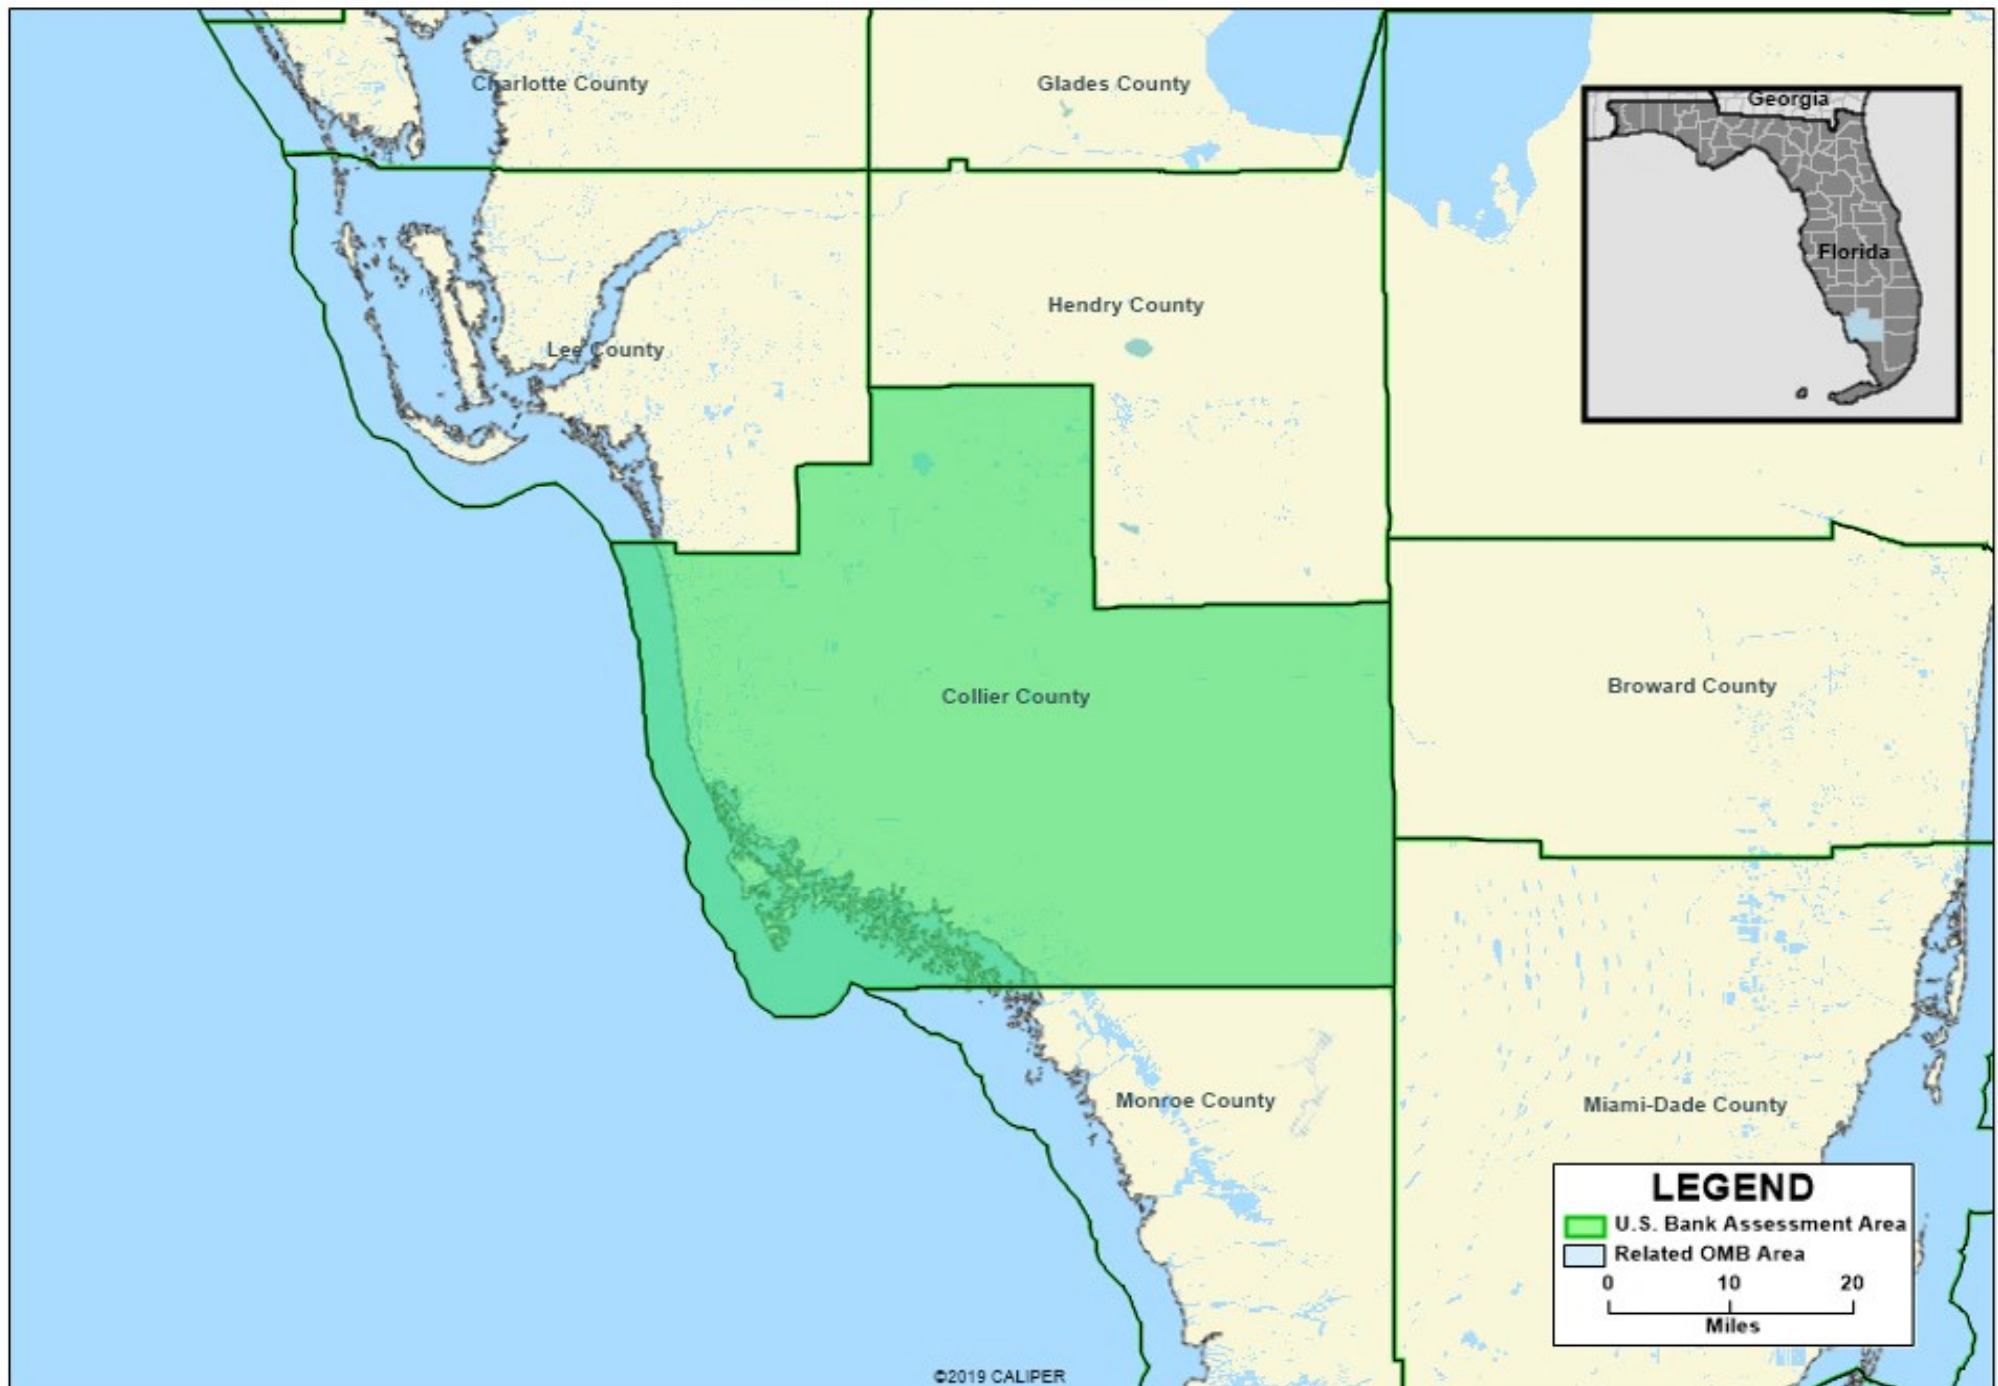

# U. S. Bank - Naples-Marco Island, FL MSA Assessment Area

\*MSA = Metropolitan Statistical Area

Map Created by U. S. Bank CRA department on 3/10/2020