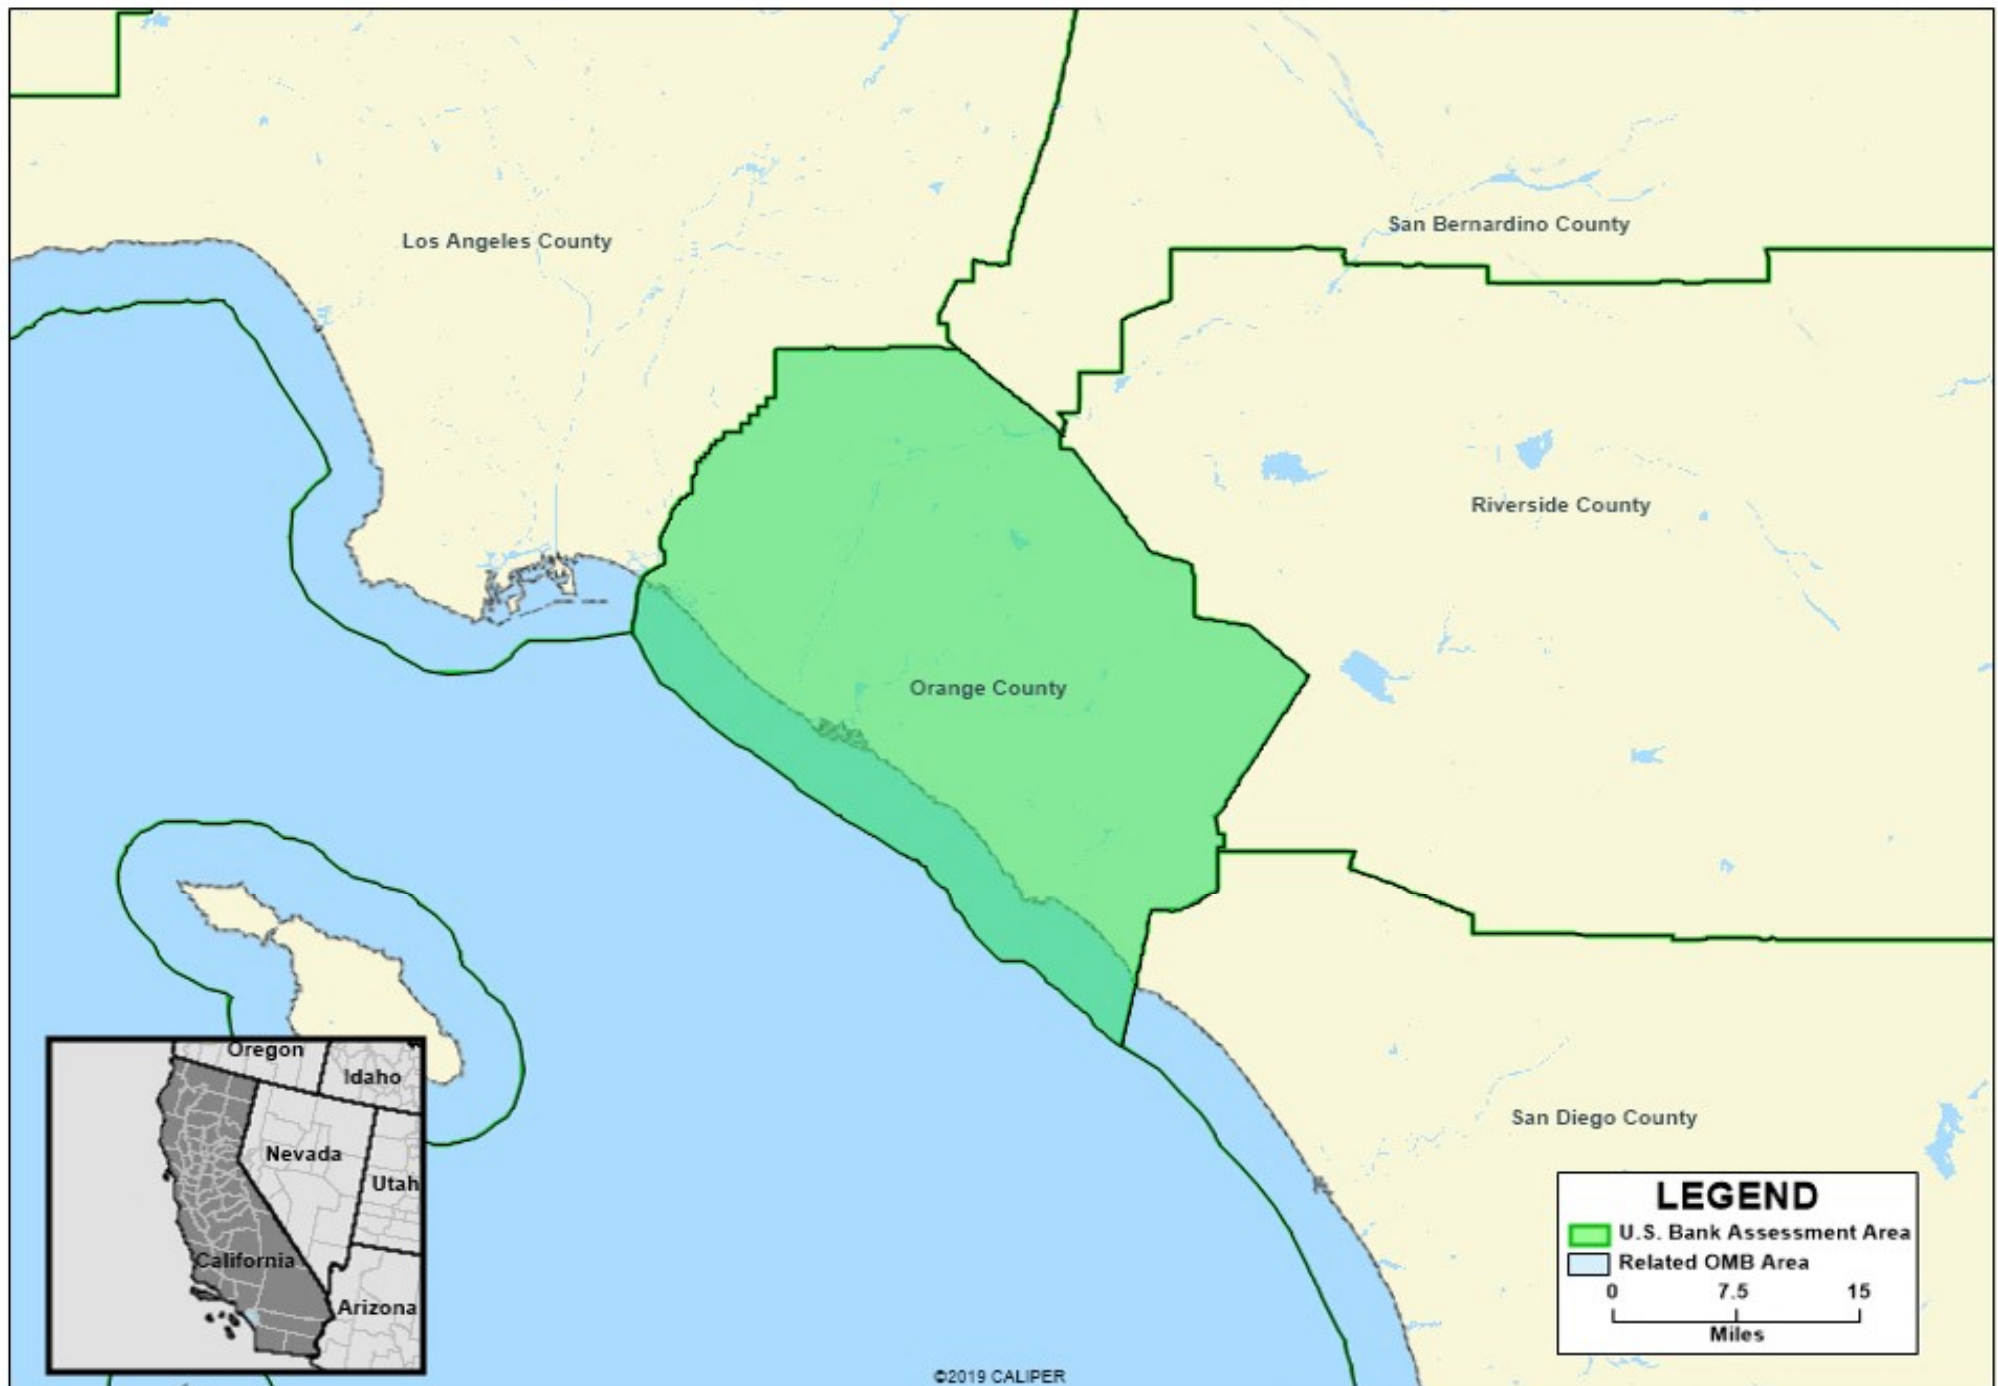

# U. S. Bank - Anaheim-Santa Ana-Irvine, CA MD Assessment Area

\*MD = Metropolitan Division

Map Created by U. S. Bank CRA department on 3/10/2020