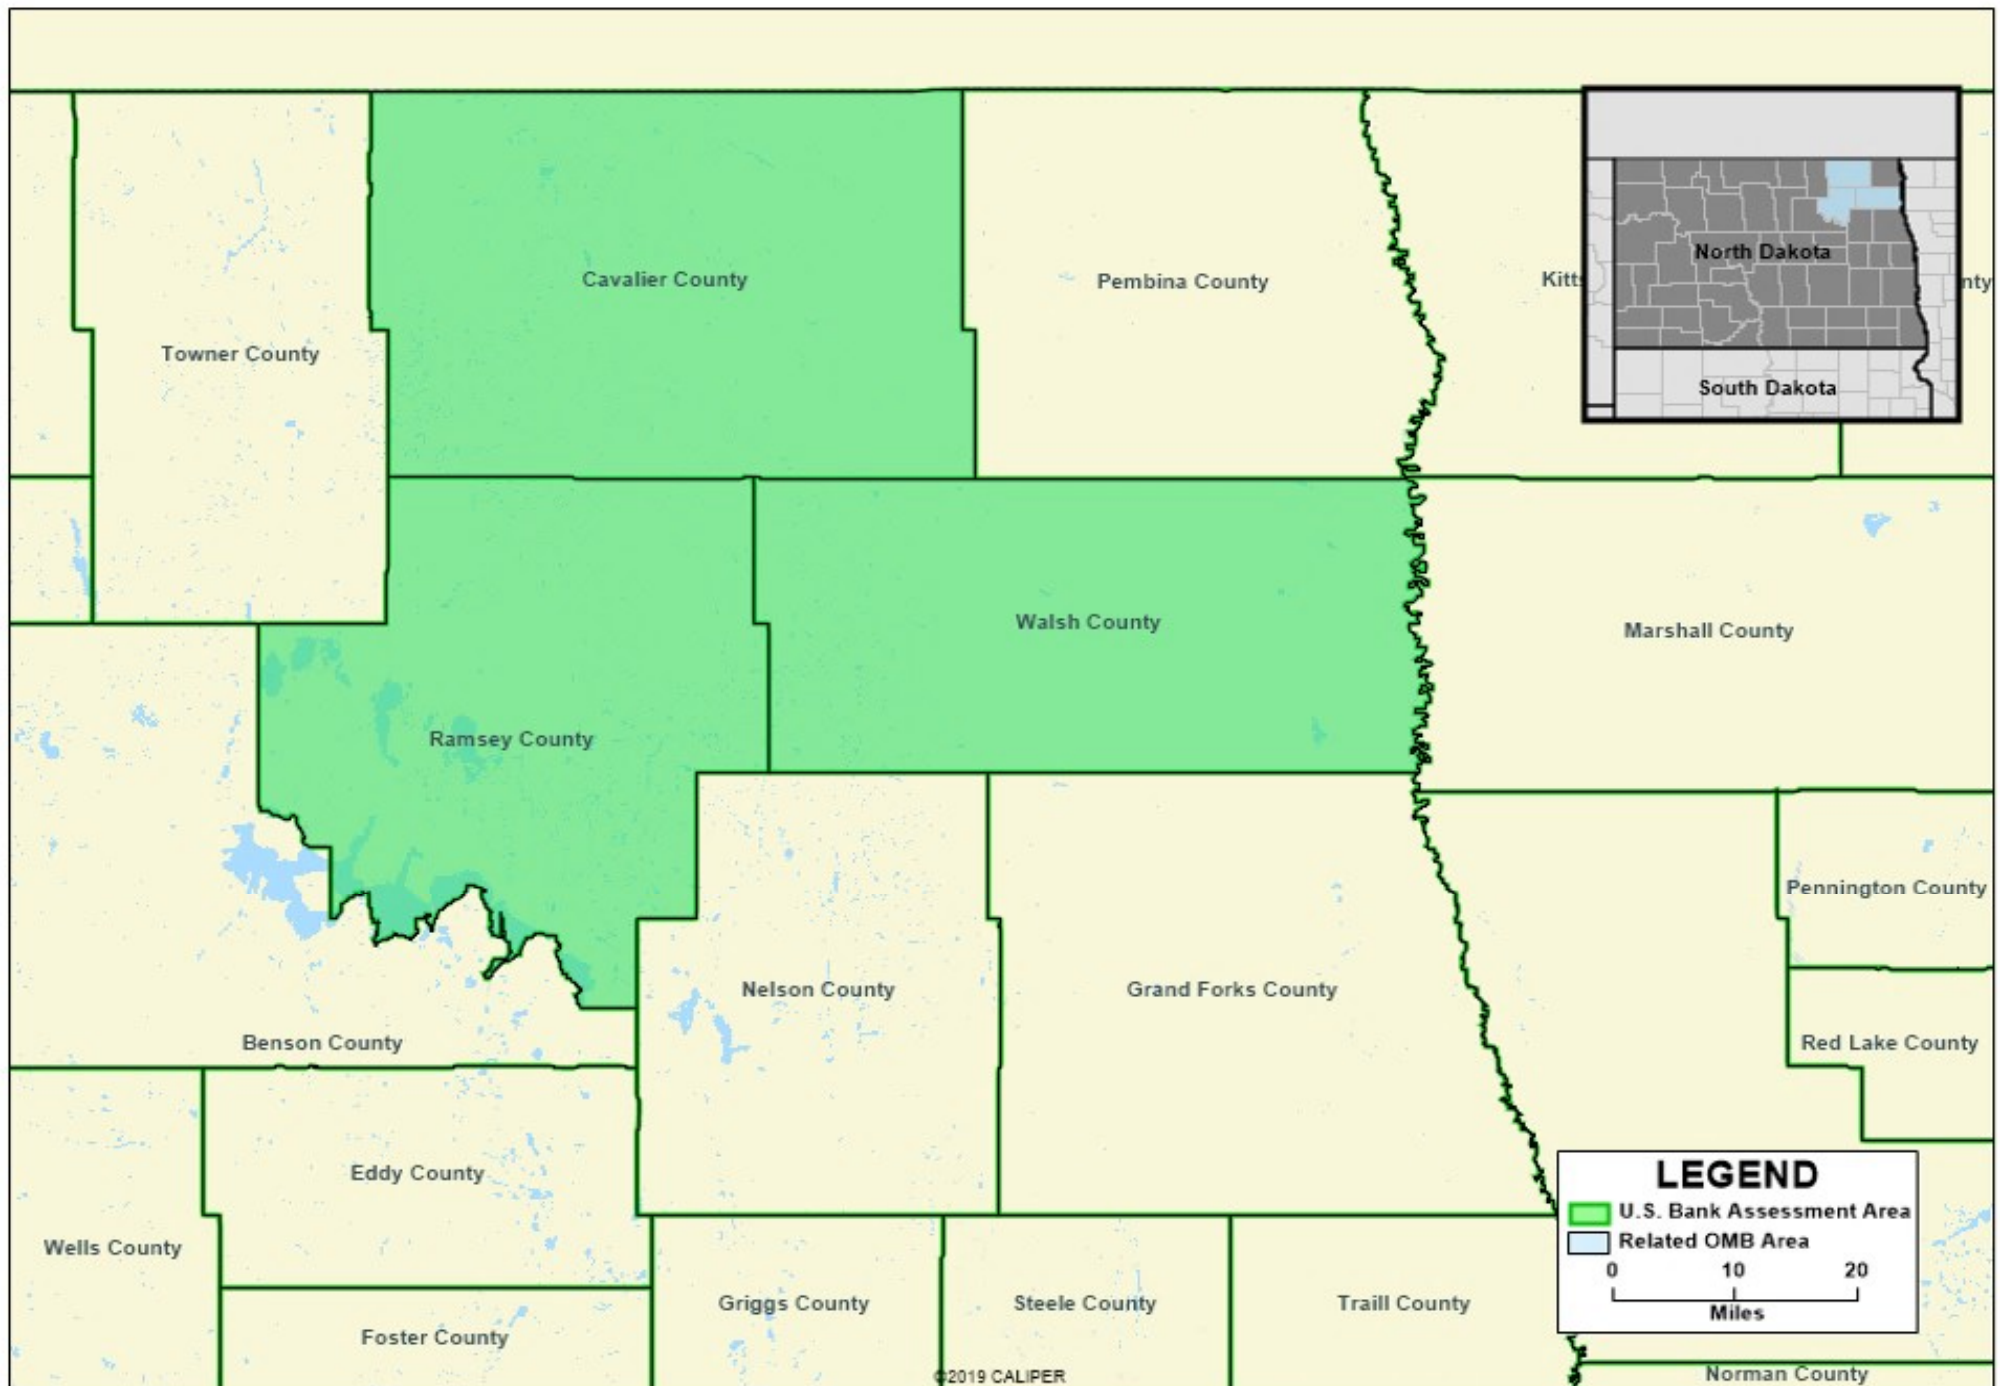

U. S. Bank - NM - North East, ND Assessment Area

*MISA = Micropolitan Statistical Area

Map Created by U. S. Bank CRA department on 3/10/2020