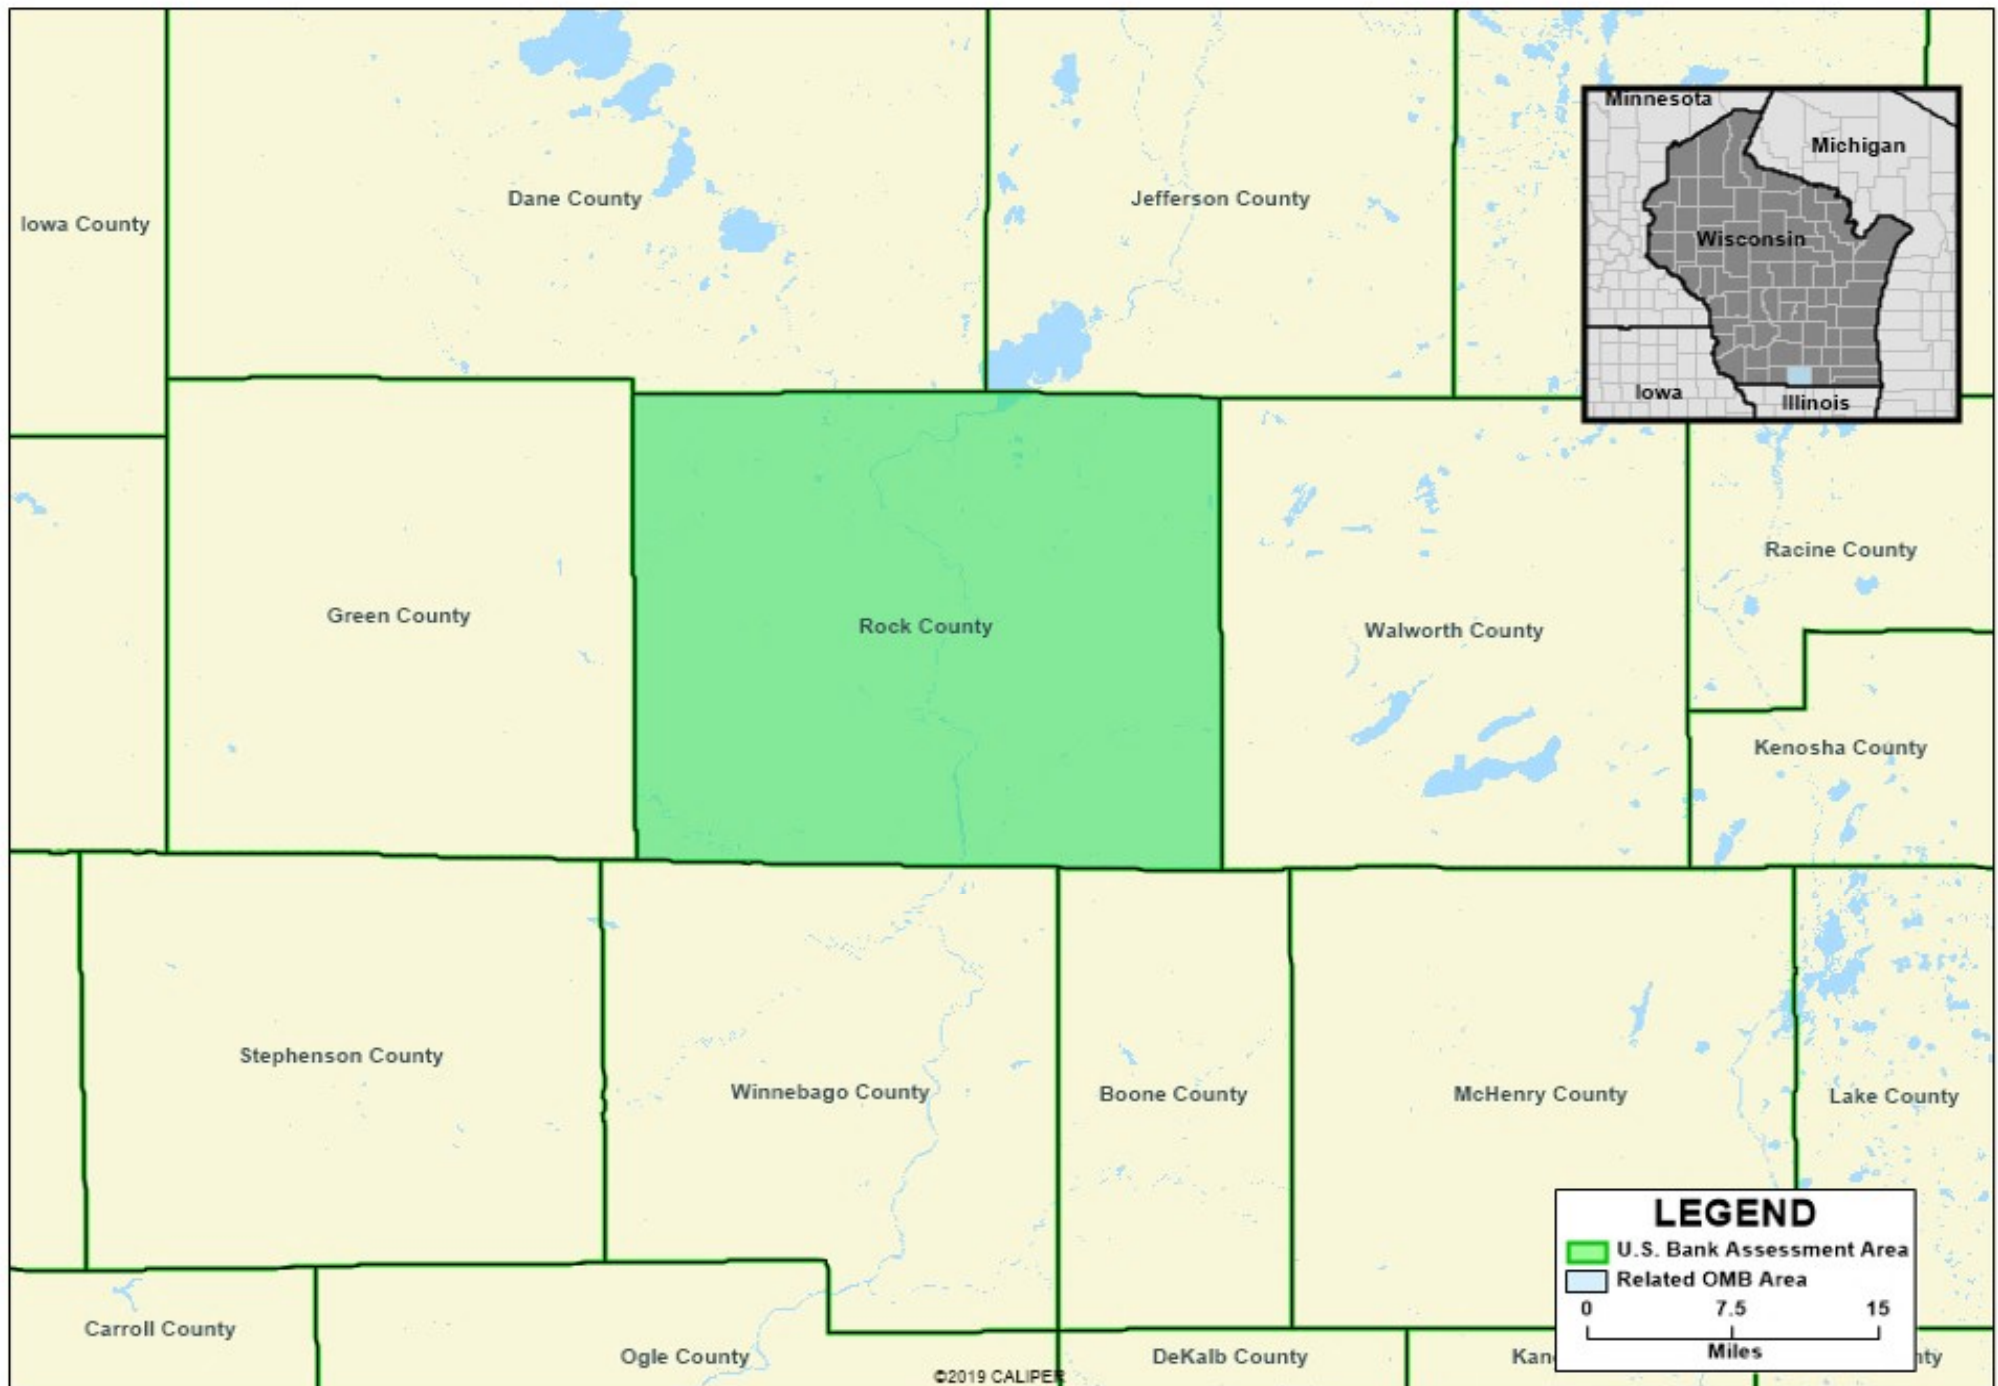

U. S. Bank - Janesville-Beloit, WI MSA Assessment Area

*MSA = Metropolitan Statistical Area

Map Created by U. S. Bank CRA department on 3/10/2020