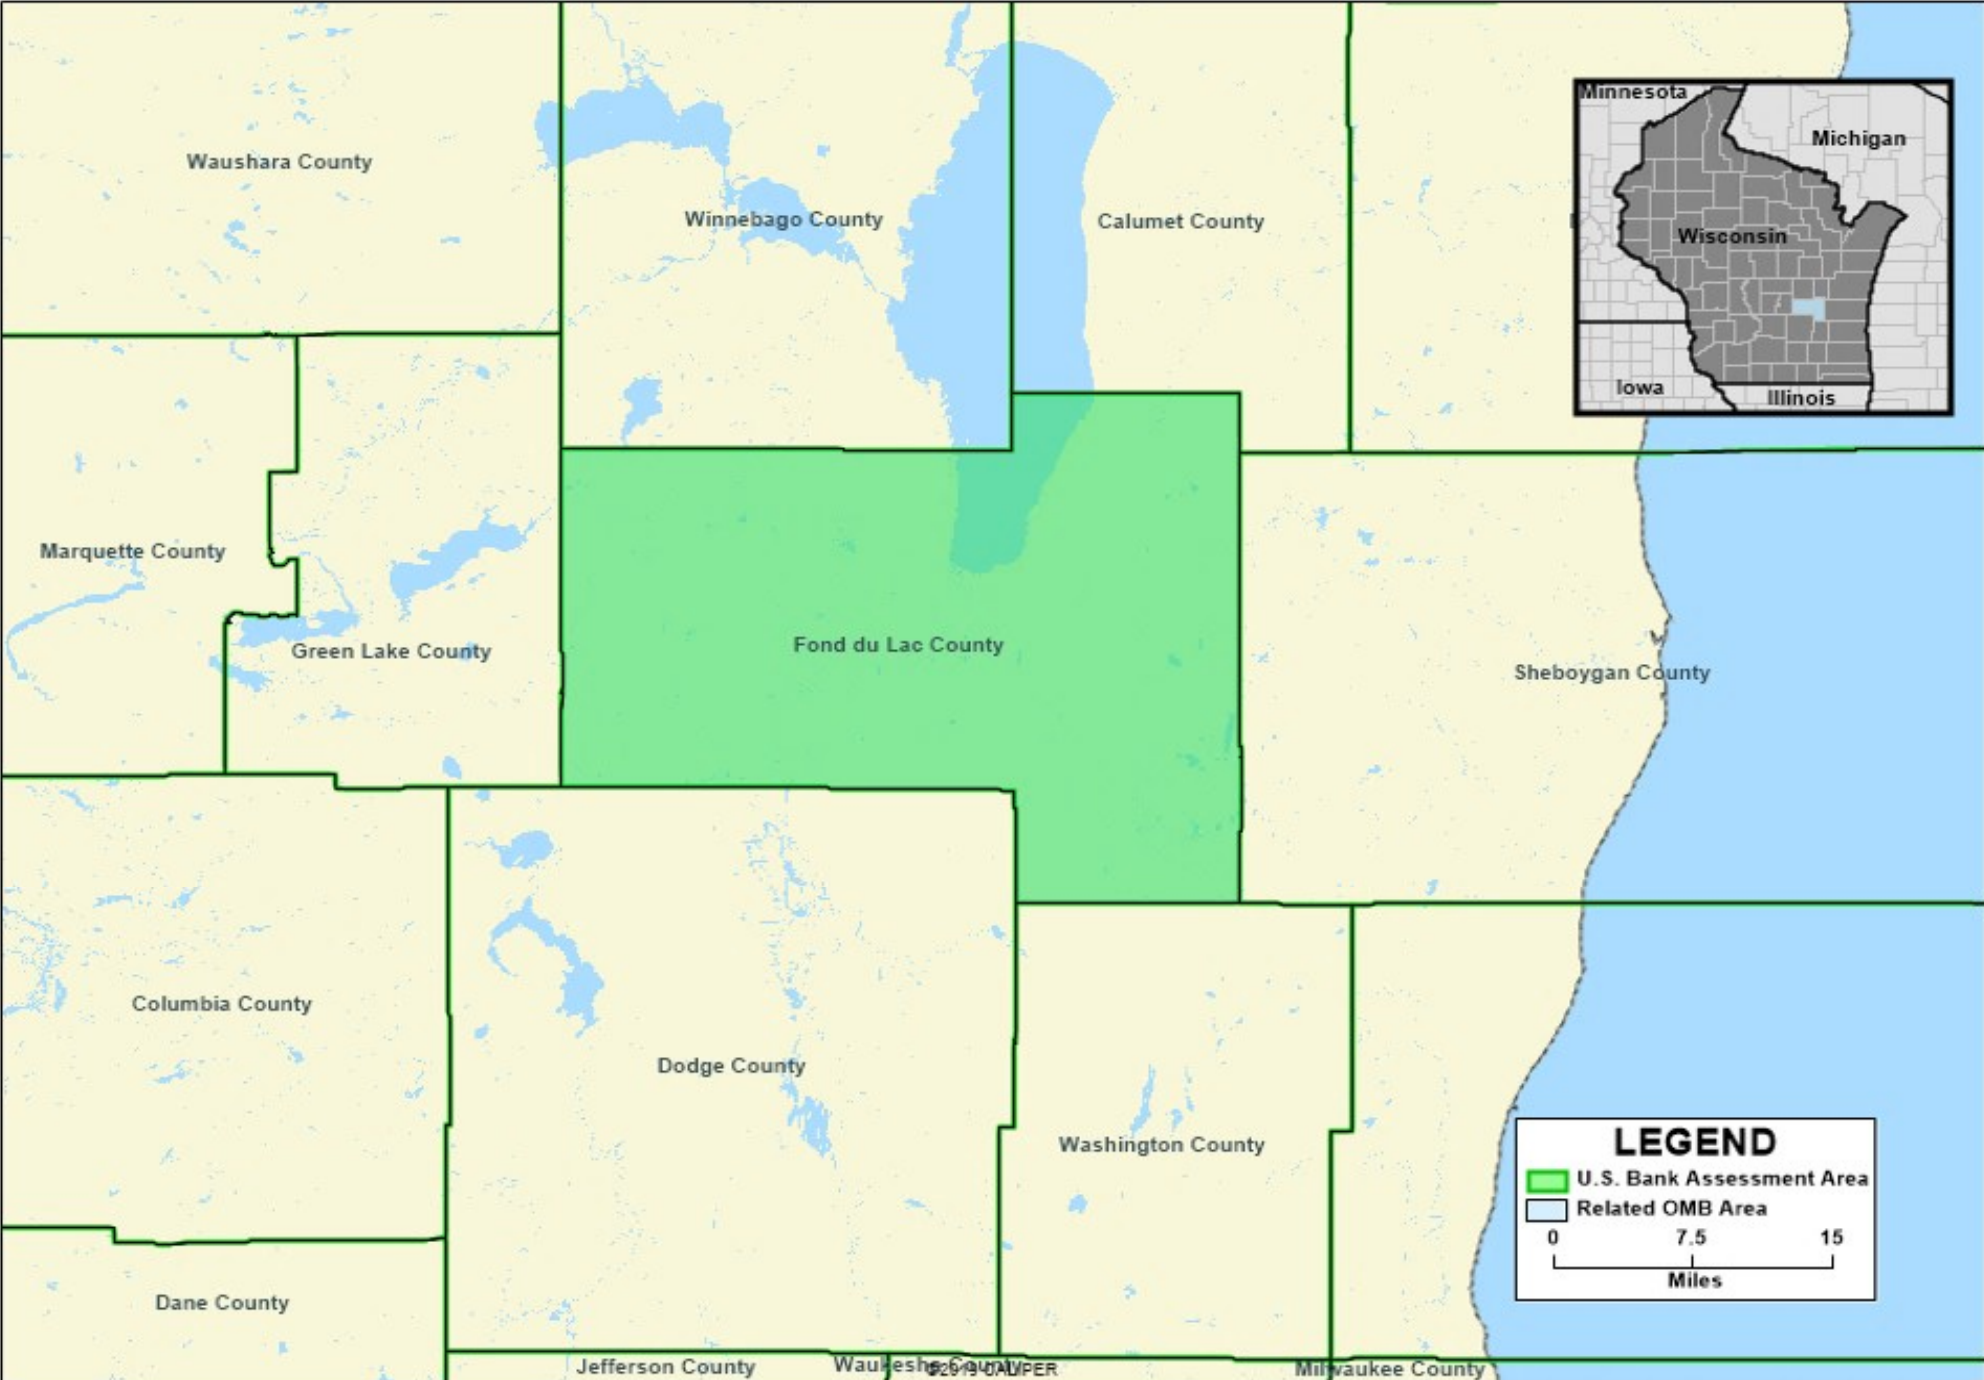

U. S. Bank - Fond du Lac, WI MSA Assessment Area

*MSA = Metropolitan Statistical Area

Map Created by U. S. Bank CRA department on 3/10/2020