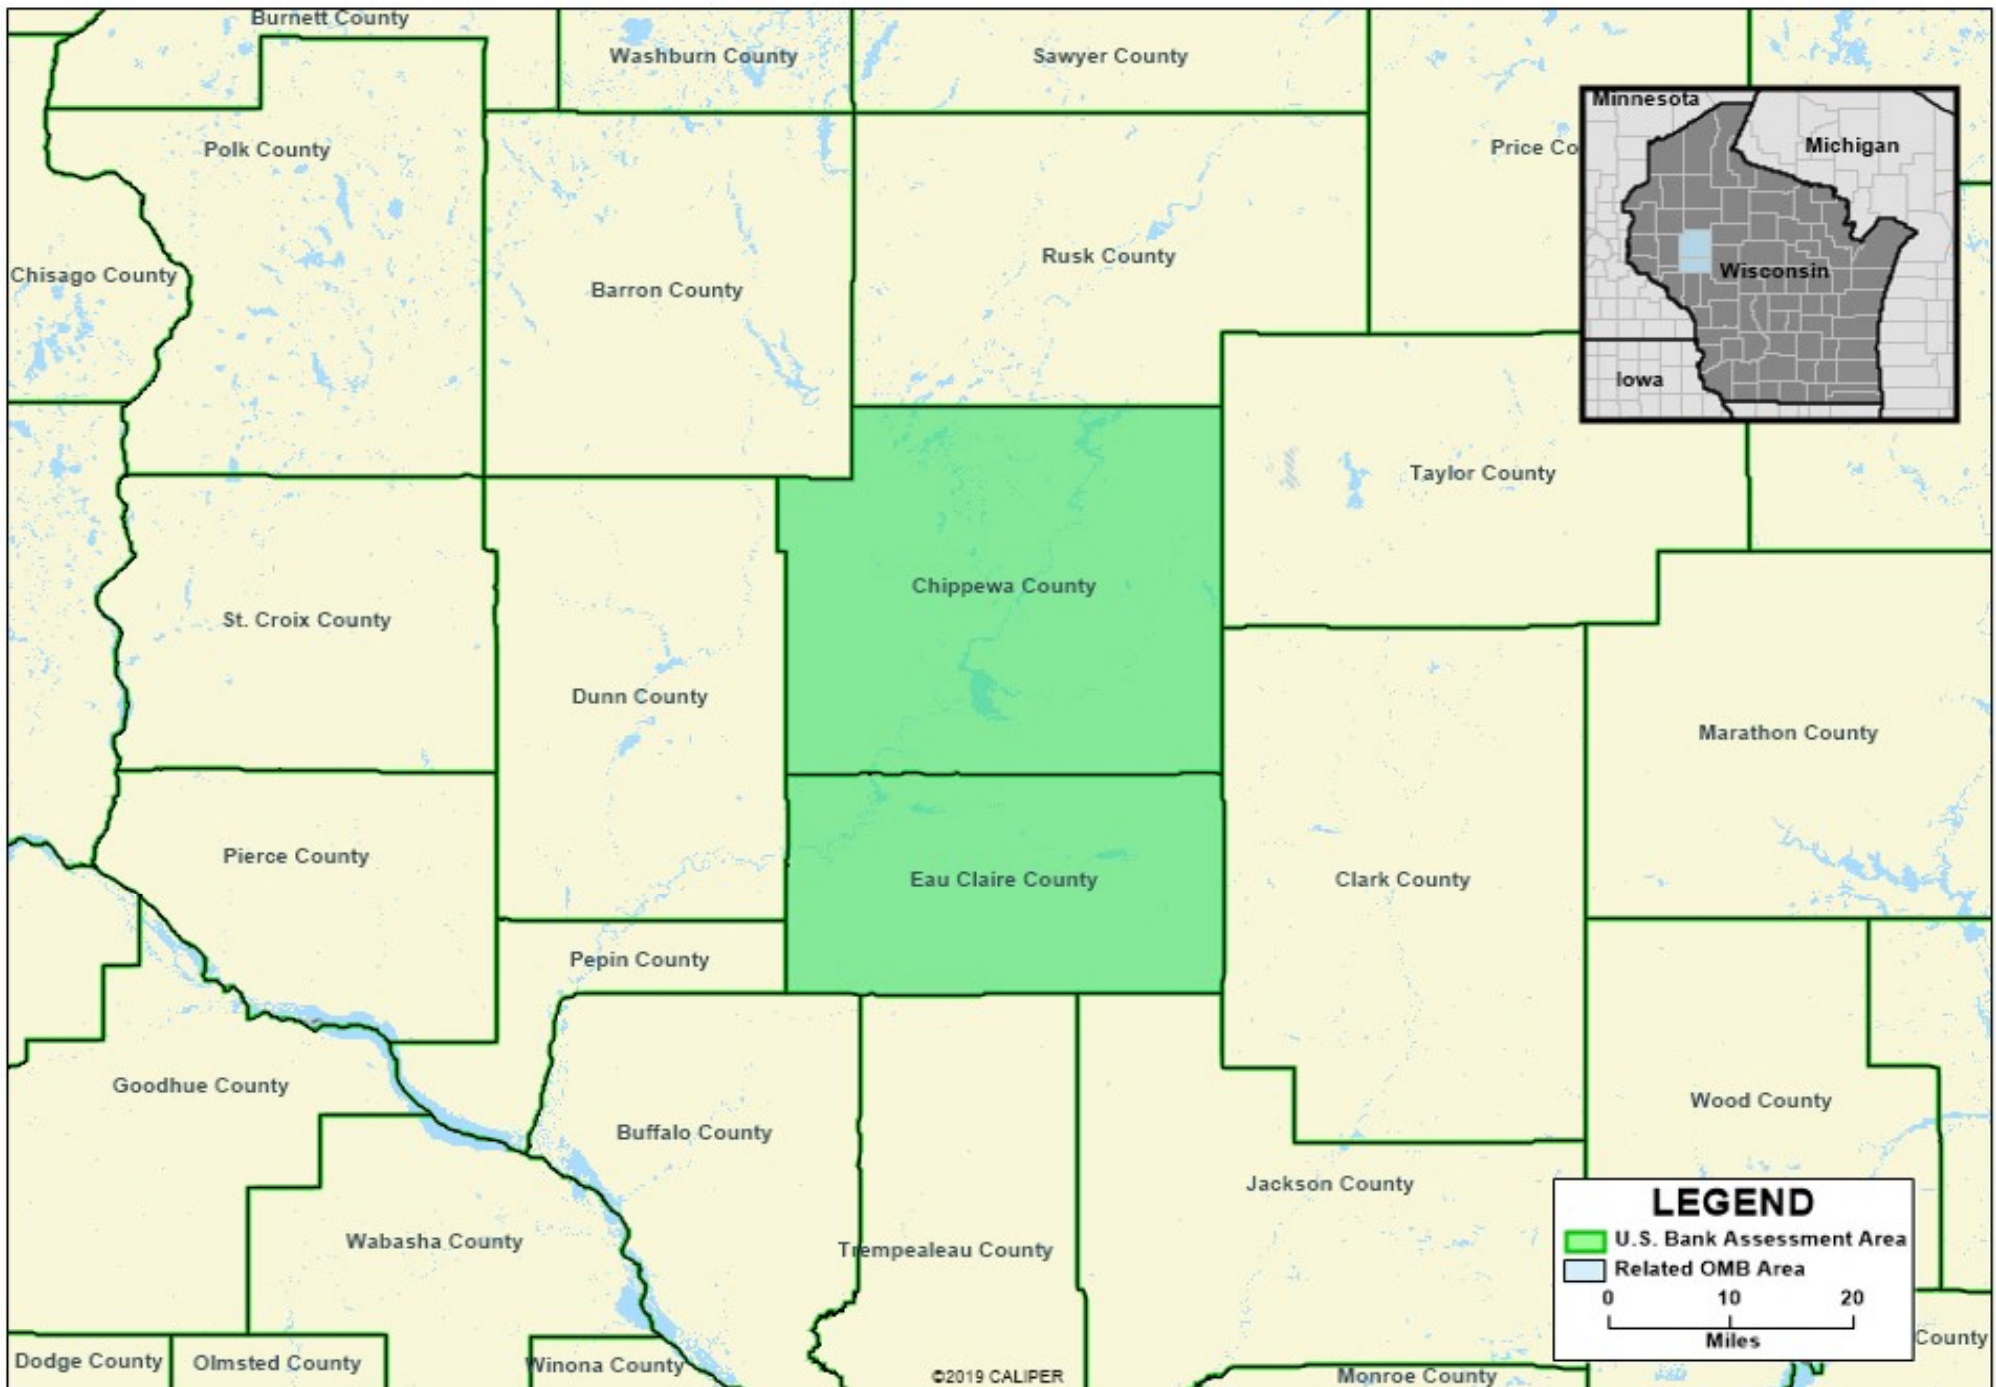

U. S. Bank - Eau Claire, WI MSA Assessment Area

*MSA = Metropolitan Statistical Area

Map Created by U. S. Bank CRA department on 3/10/2020