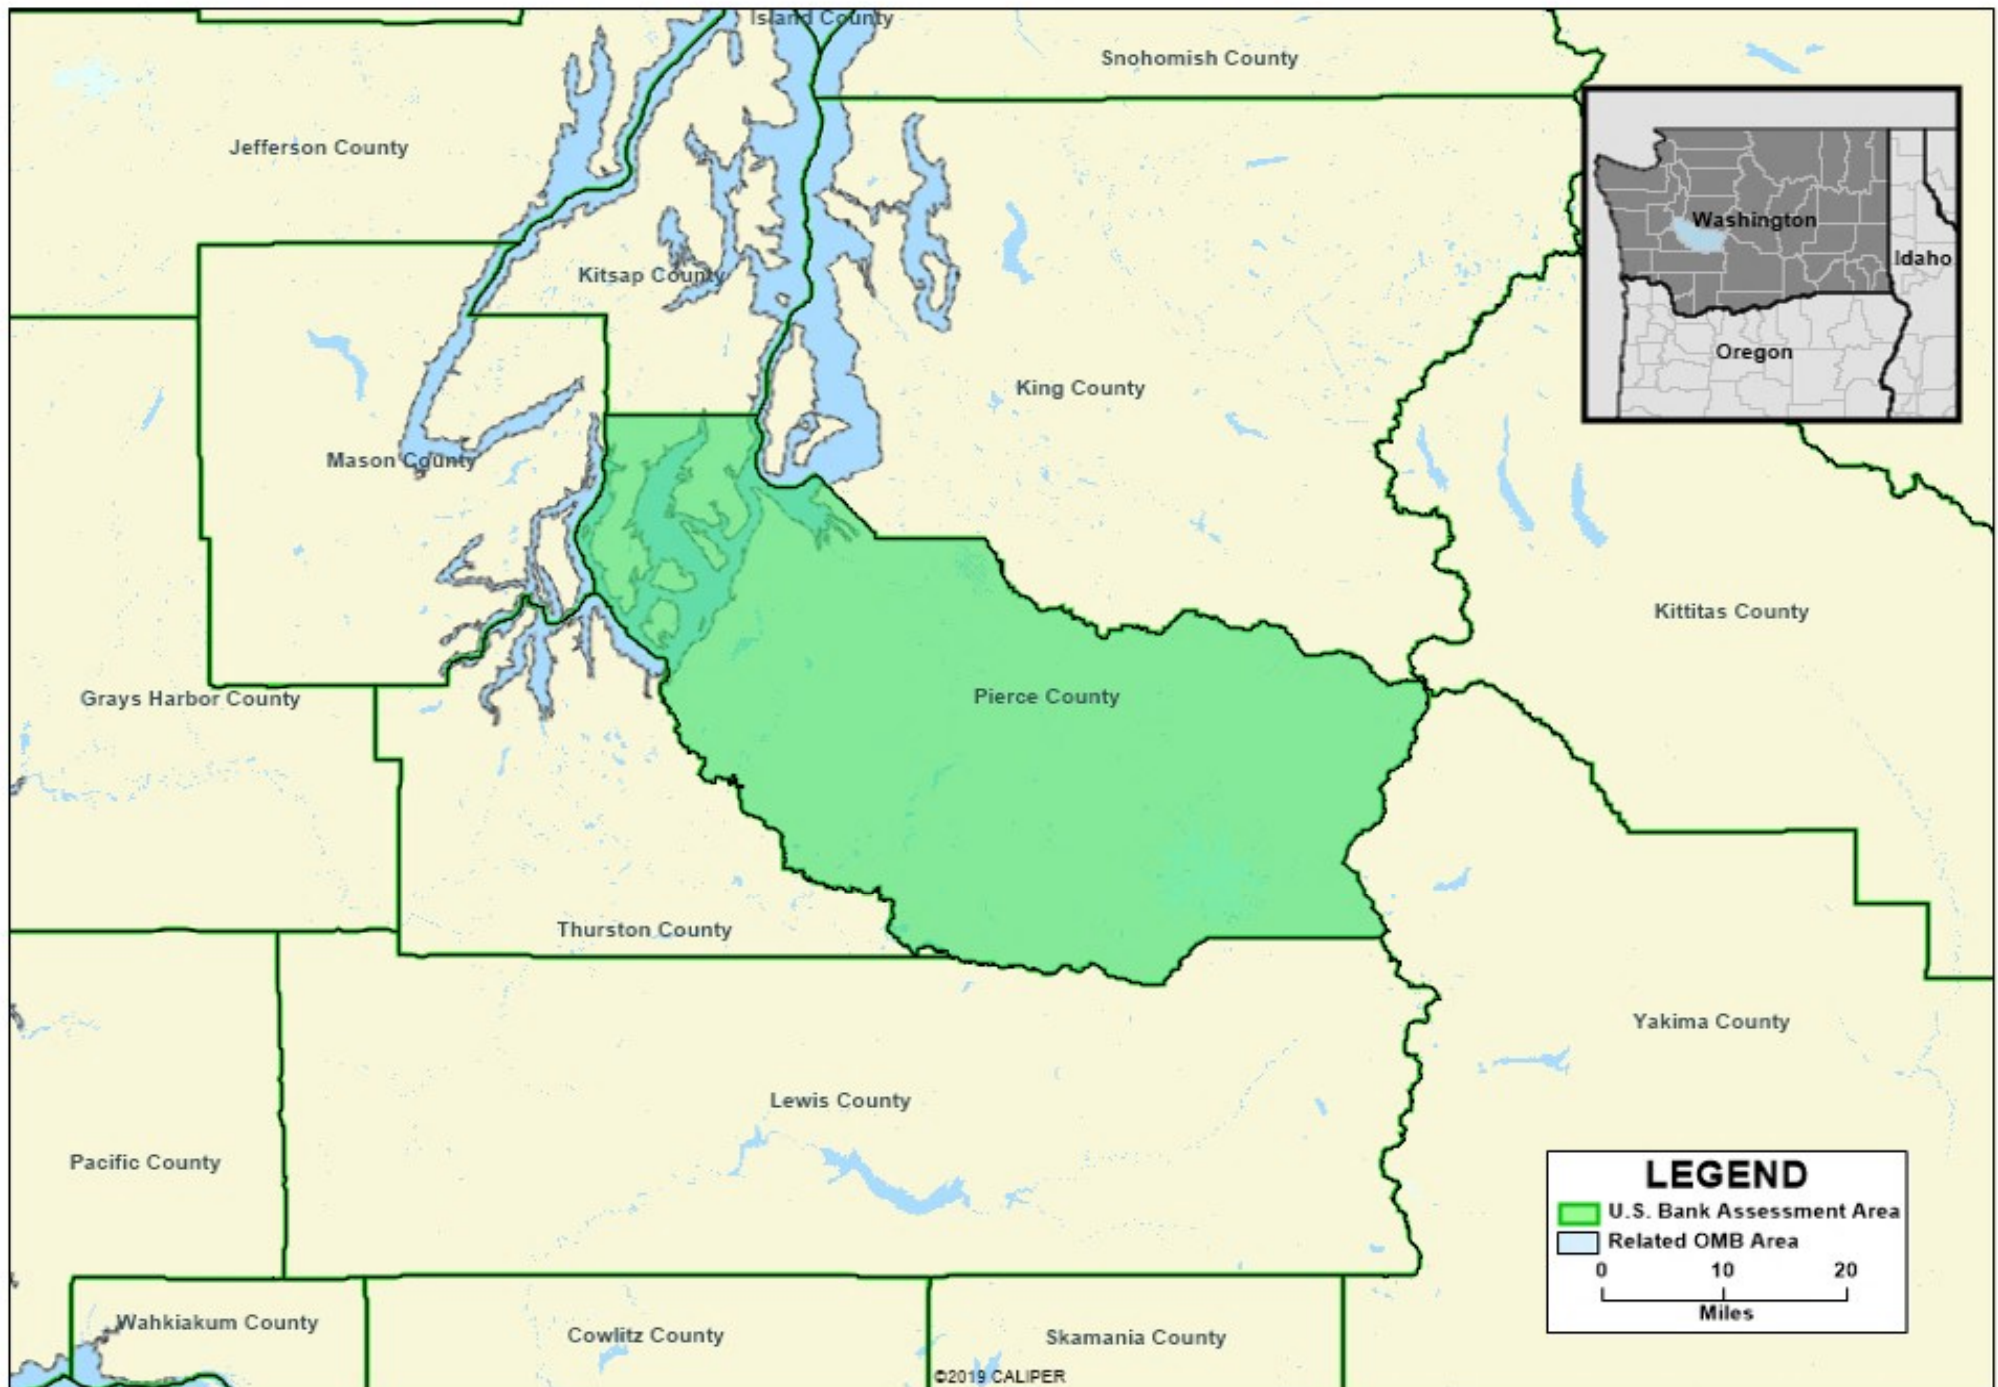

U. S. Bank - Tacoma-Lakewood, WA MD Assessment Area

*MD = Metropolitan Division

Map Created by U. S. Bank CRA department on 3/10/2020