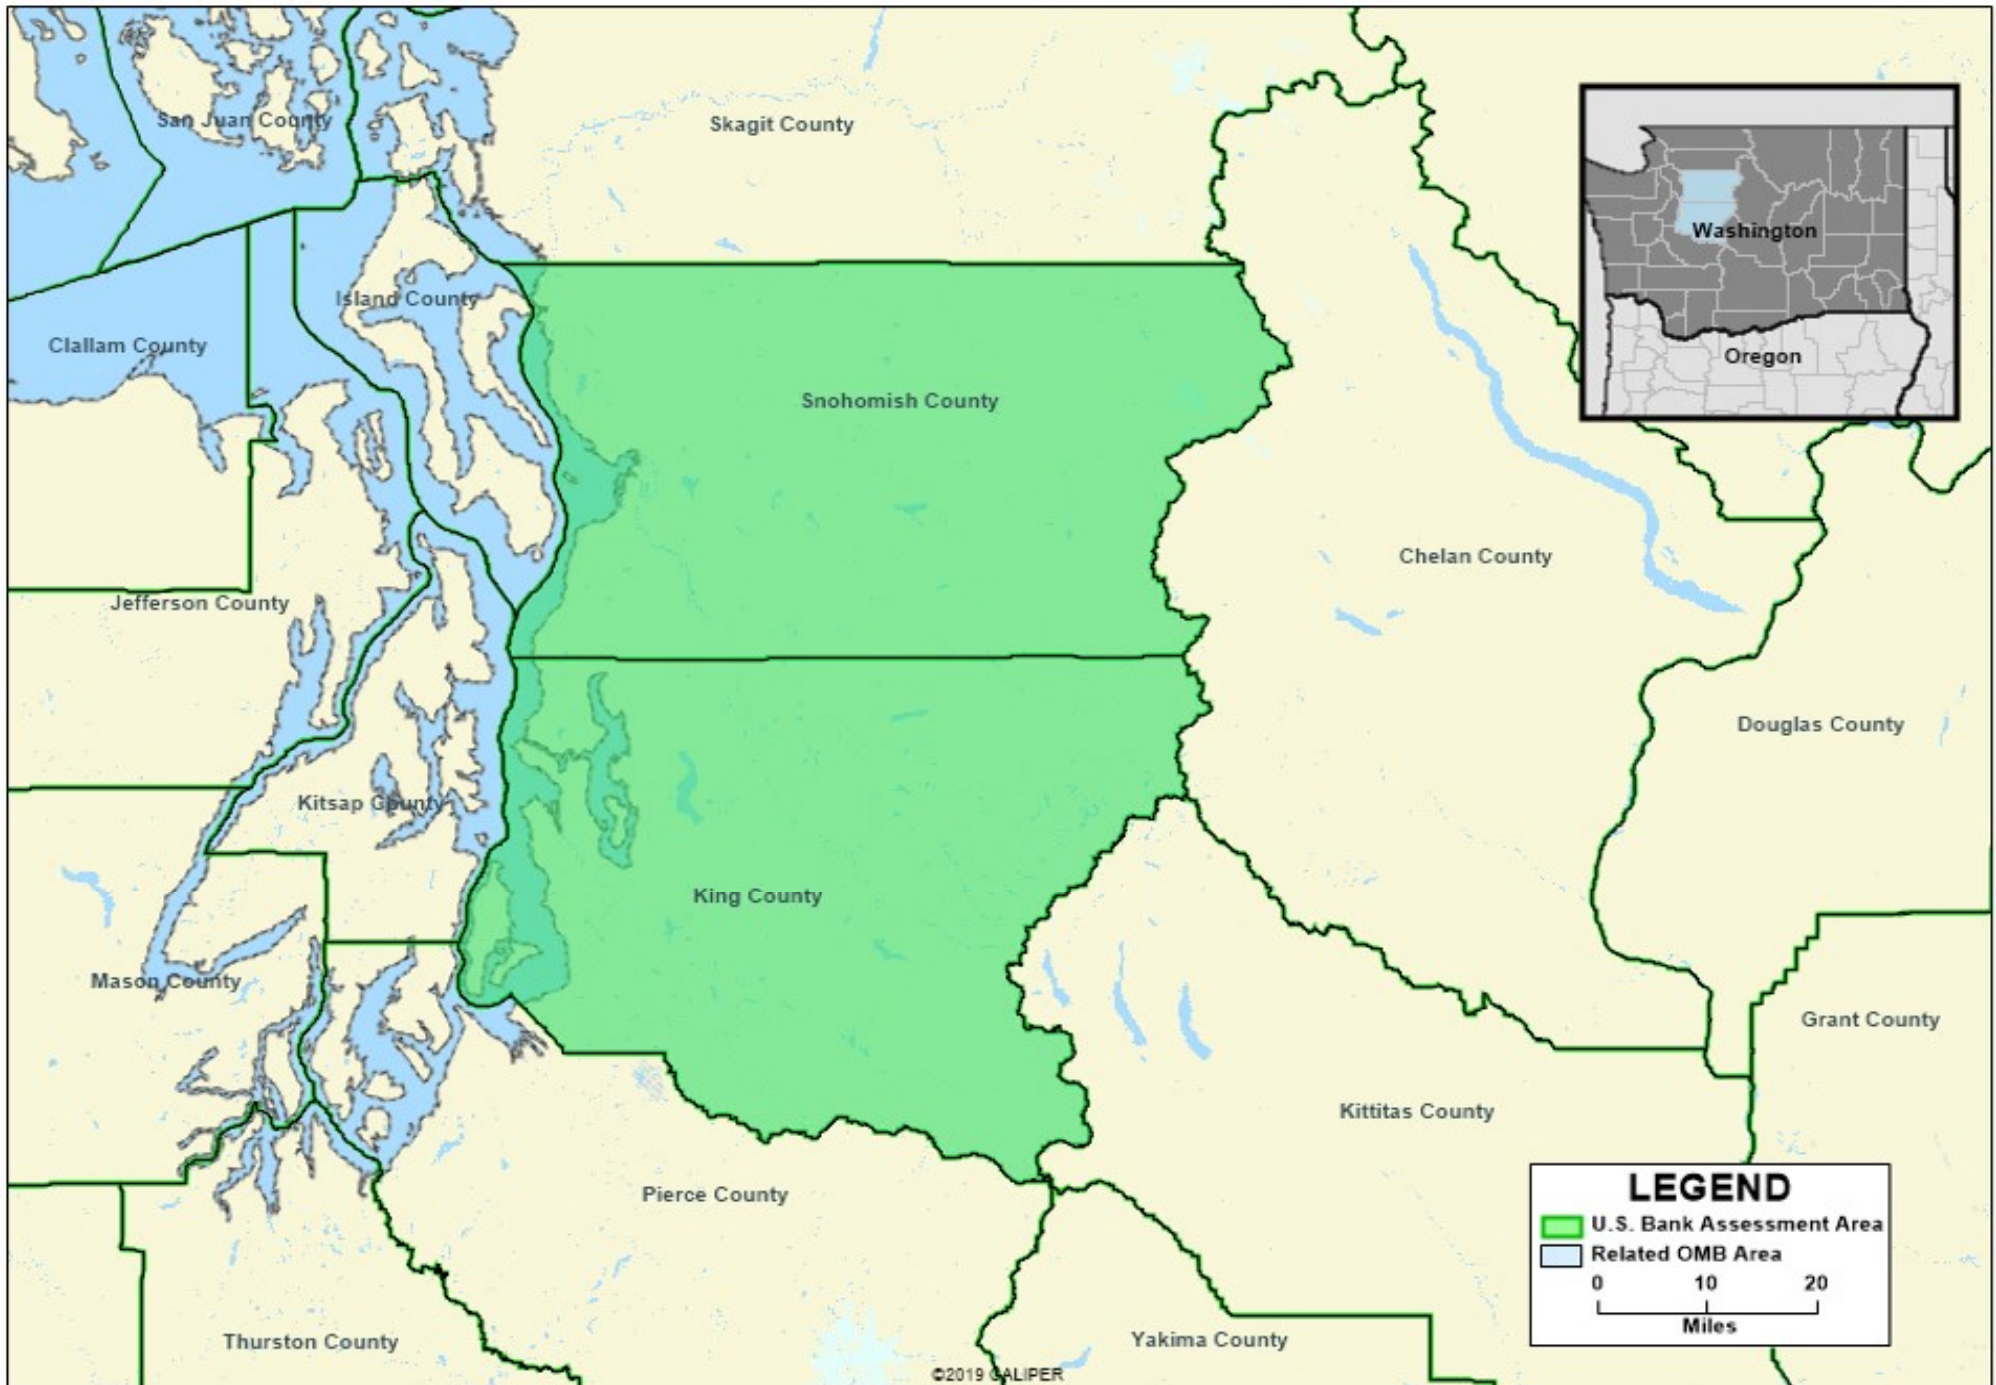

U. S. Bank - Seattle-Bellevue-Kent, WA MD Assessment Area

*MD = Metropolitan Division

Map Created by U. S. Bank CRA department on 3/10/2020