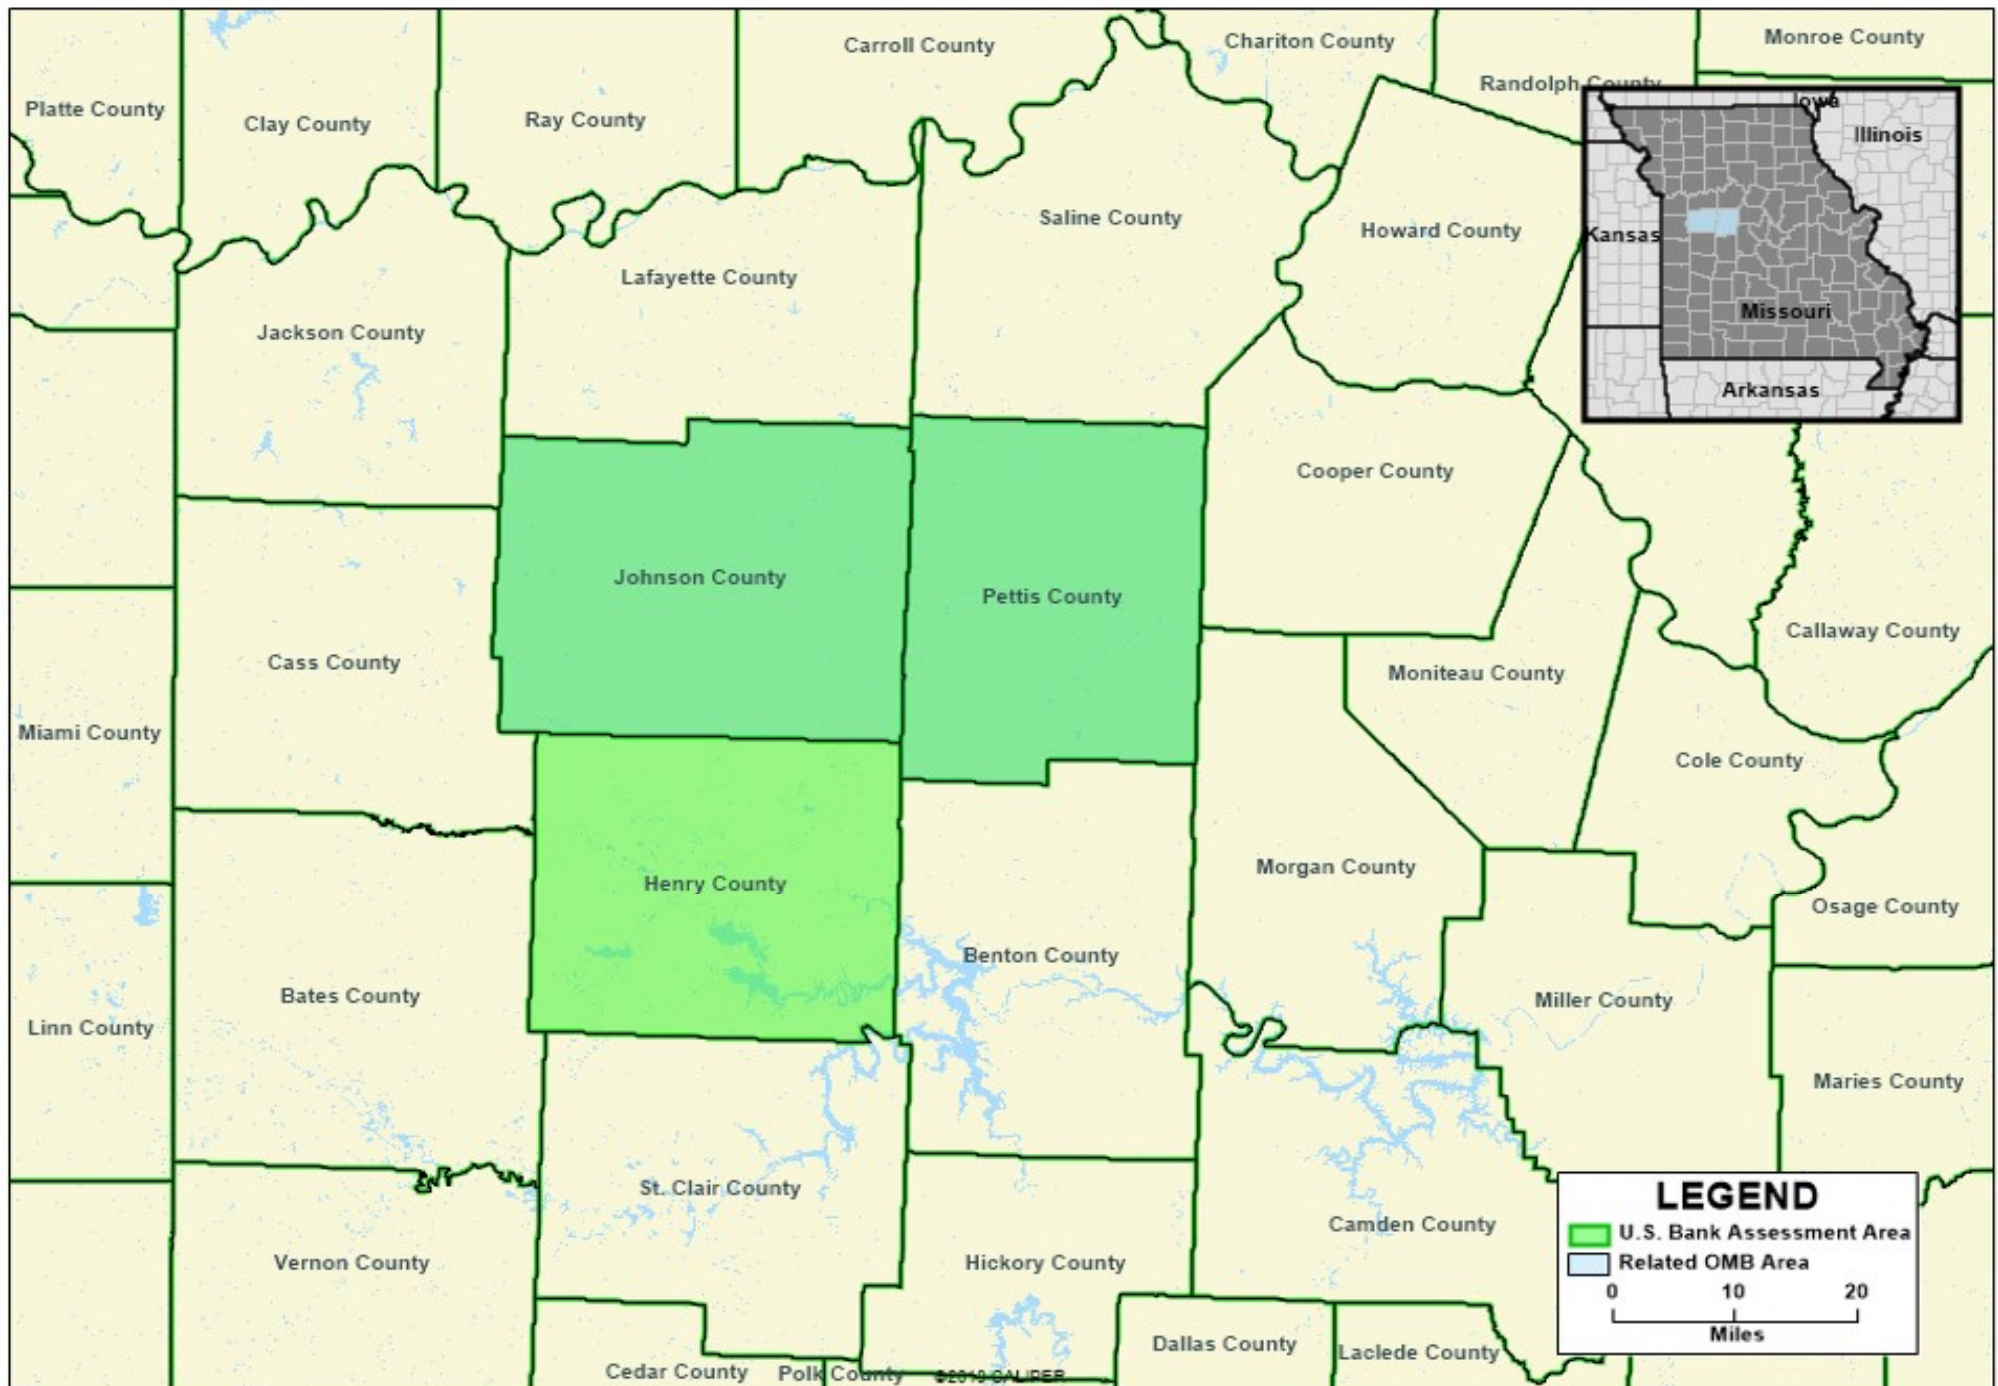

U. S. Bank - NM - West Central, MO Assessment Area

*MiSA = Micropolitan Statistical Area