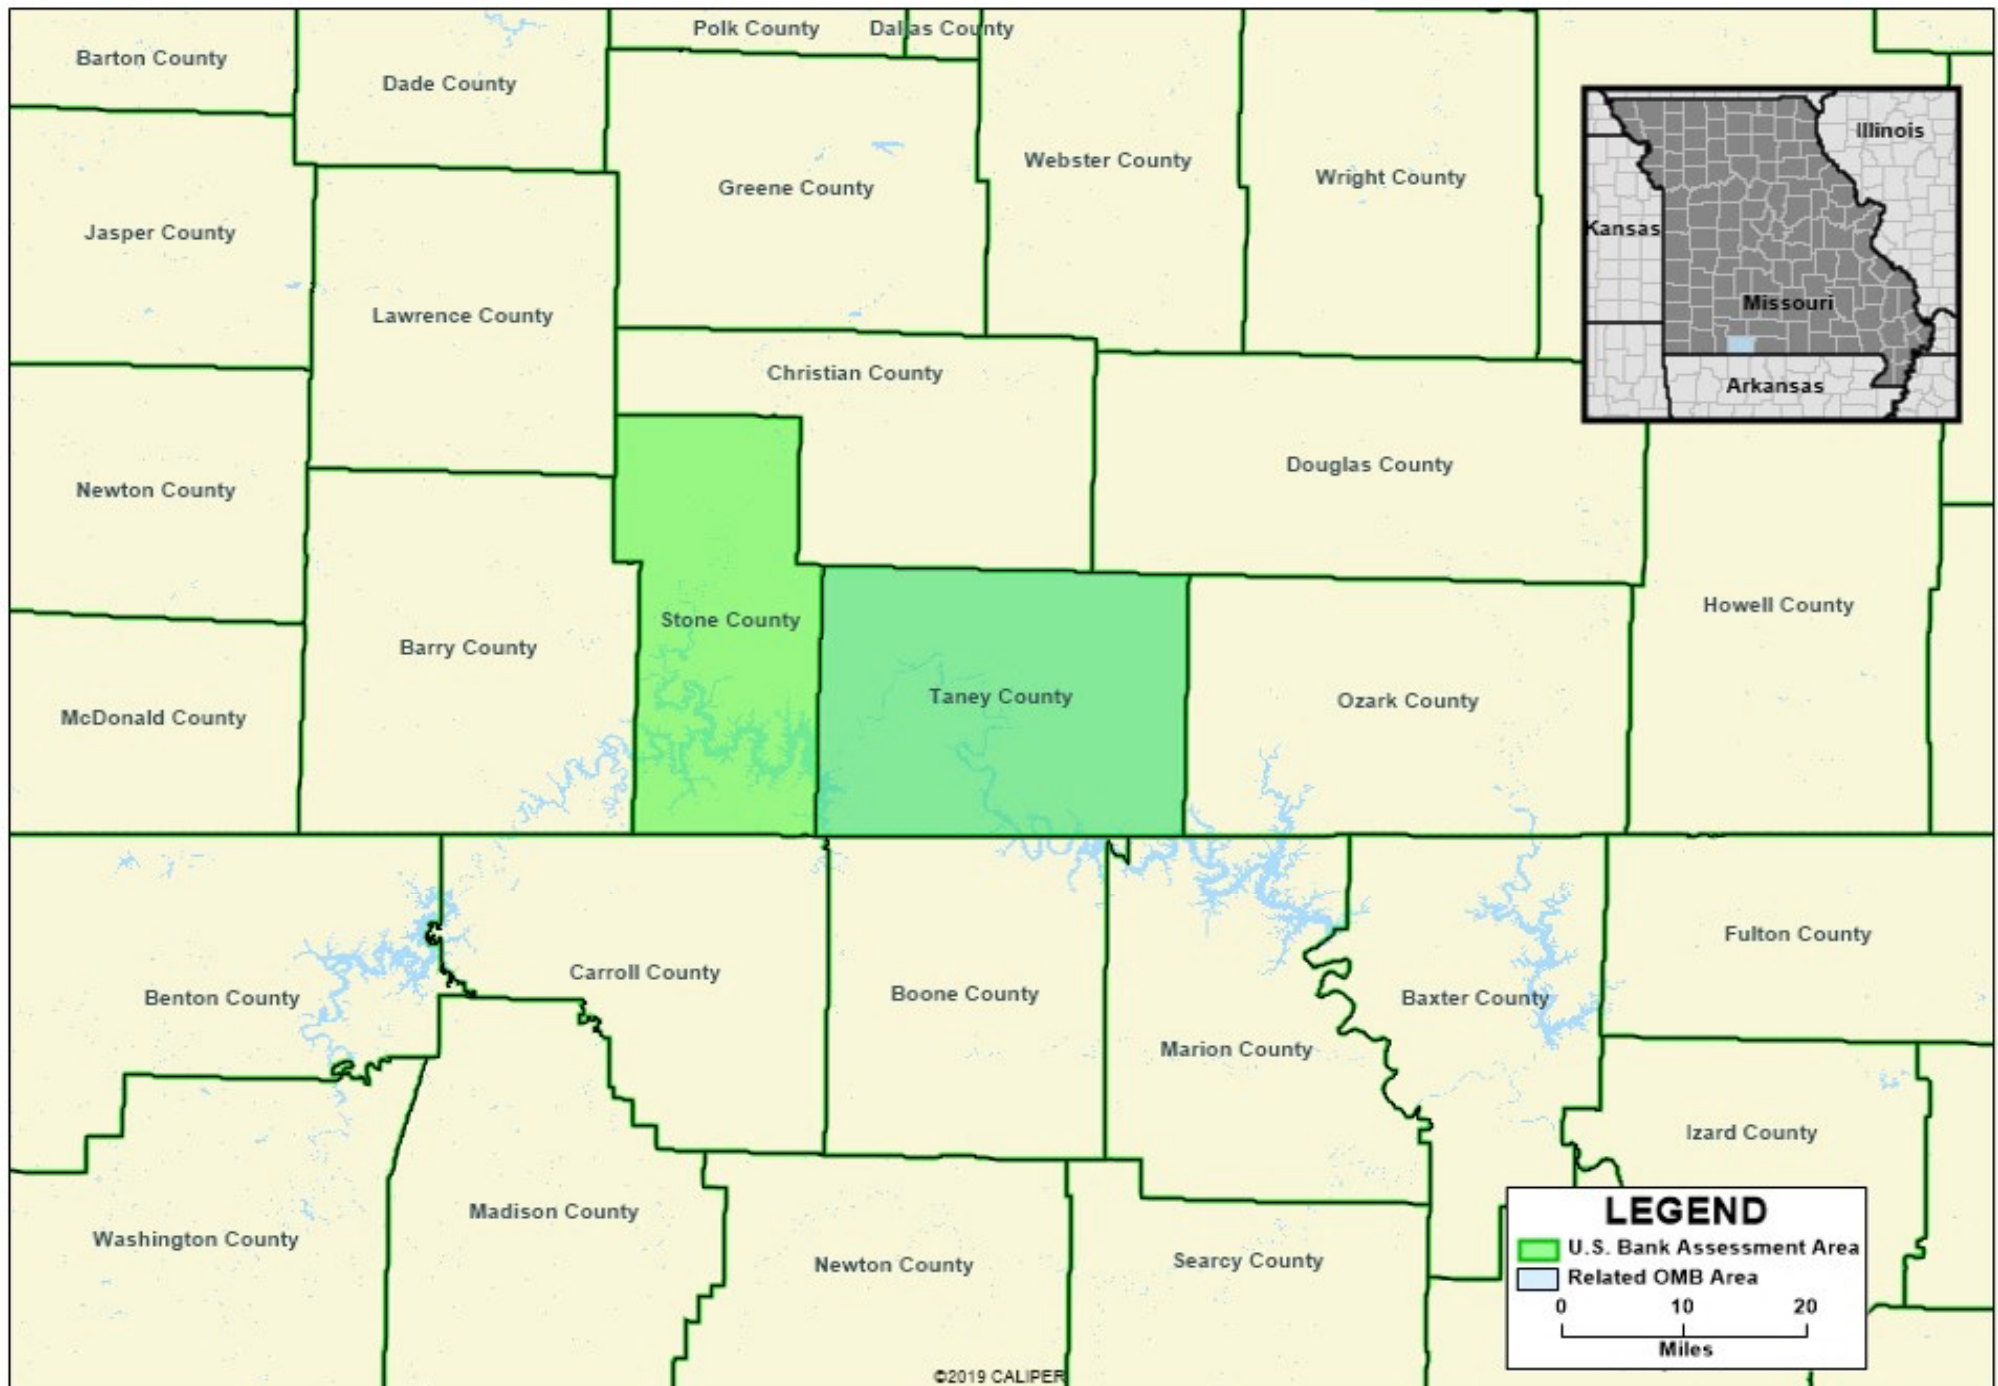

U. S. Bank - NM - Stone Taney, MO Assessment Area

*MiSA = Micropolitan Statistical Area