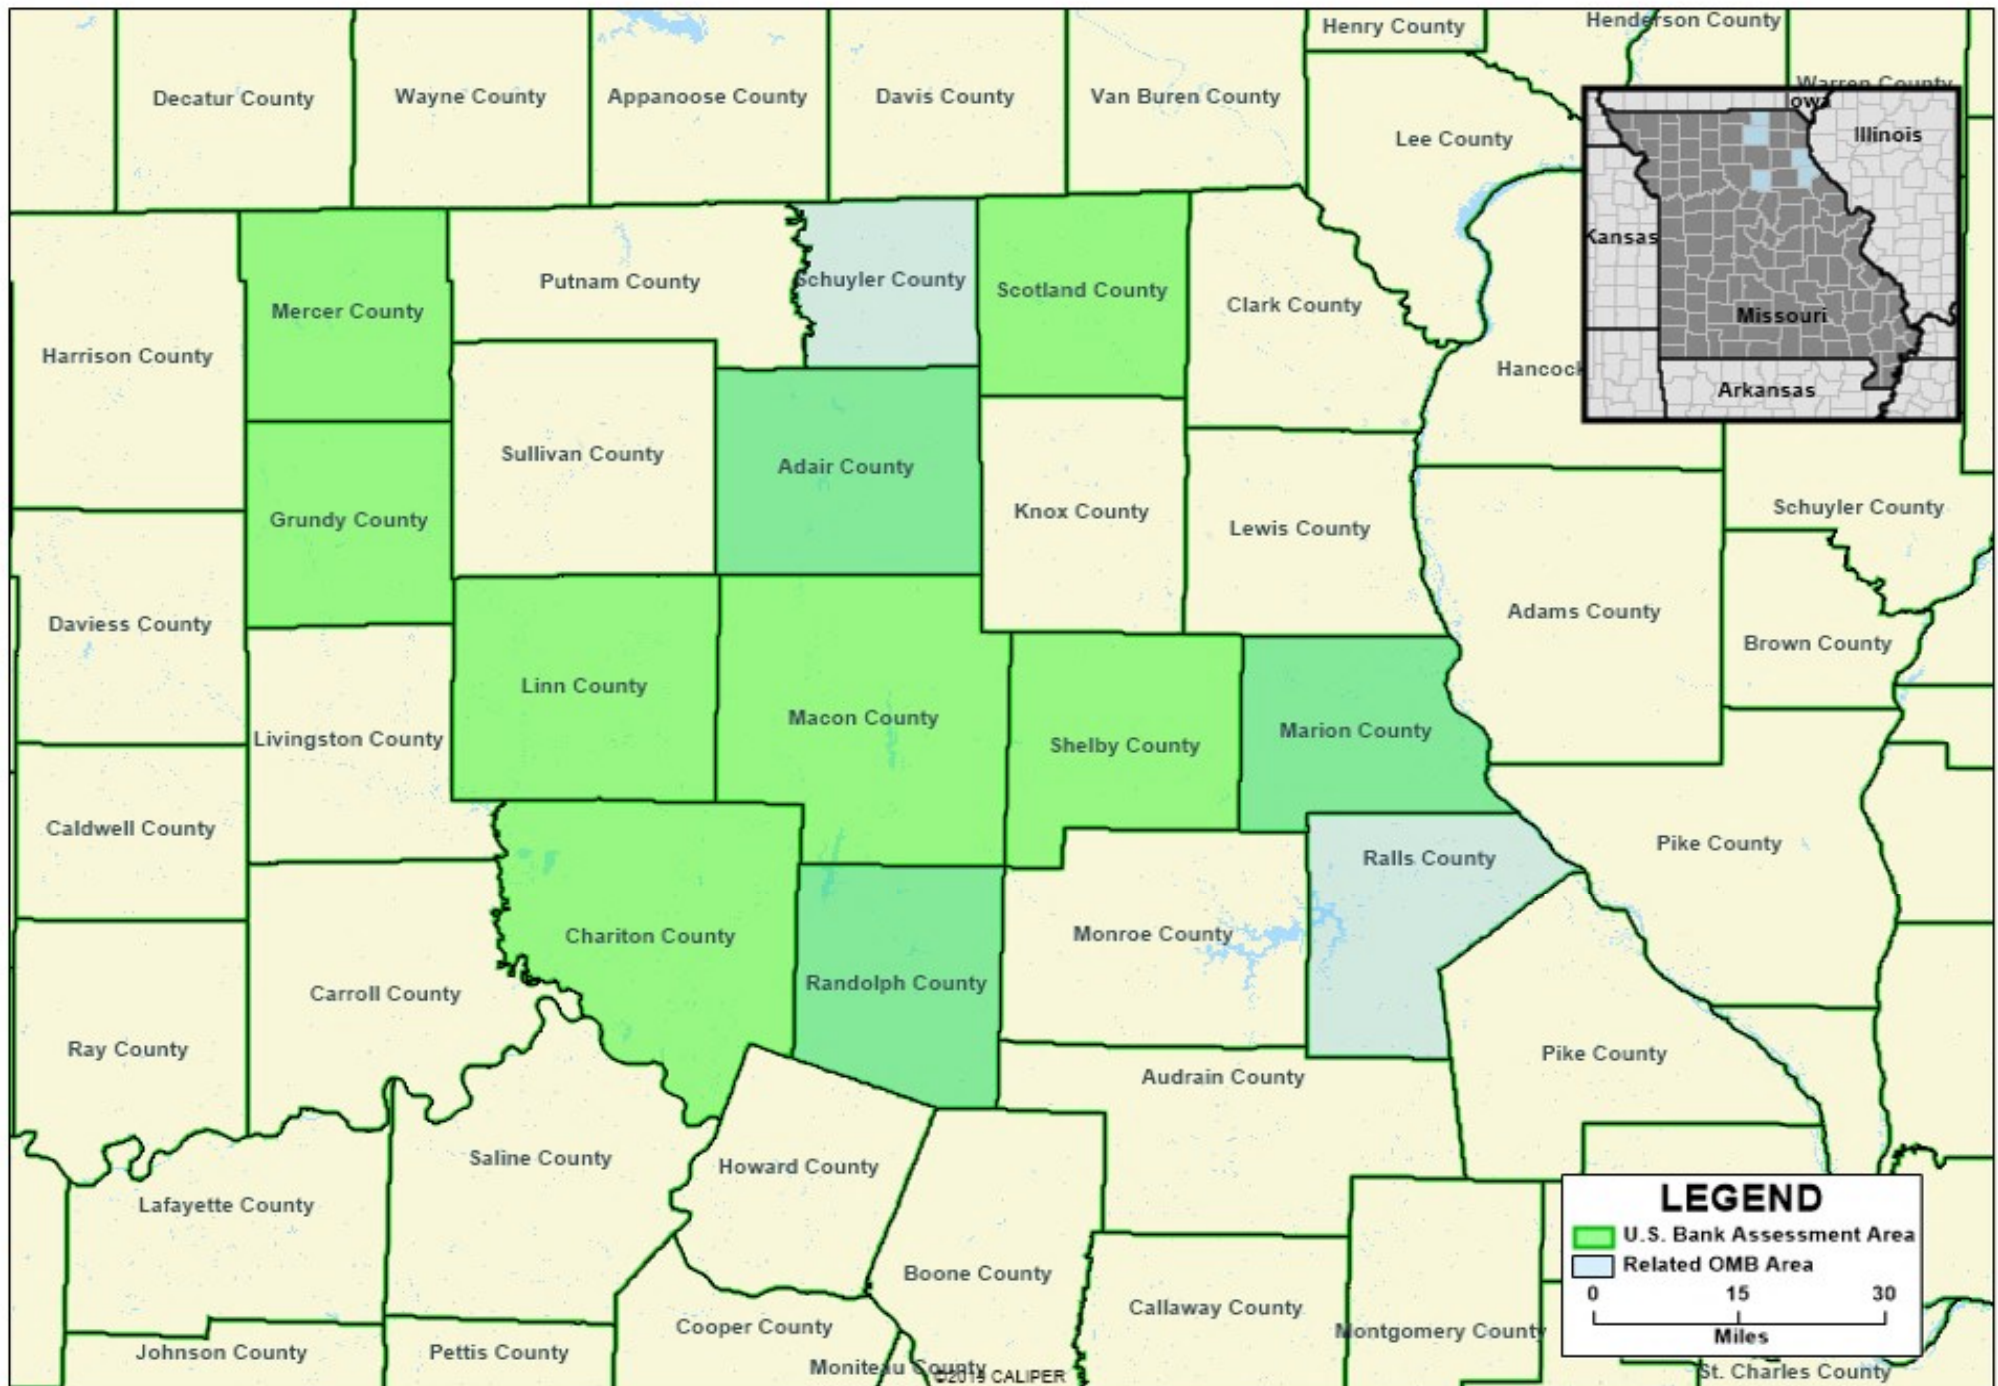

U. S. Bank - NM - North East, MO Assessment Area

*MiSA = Micropolitan Statistical Area