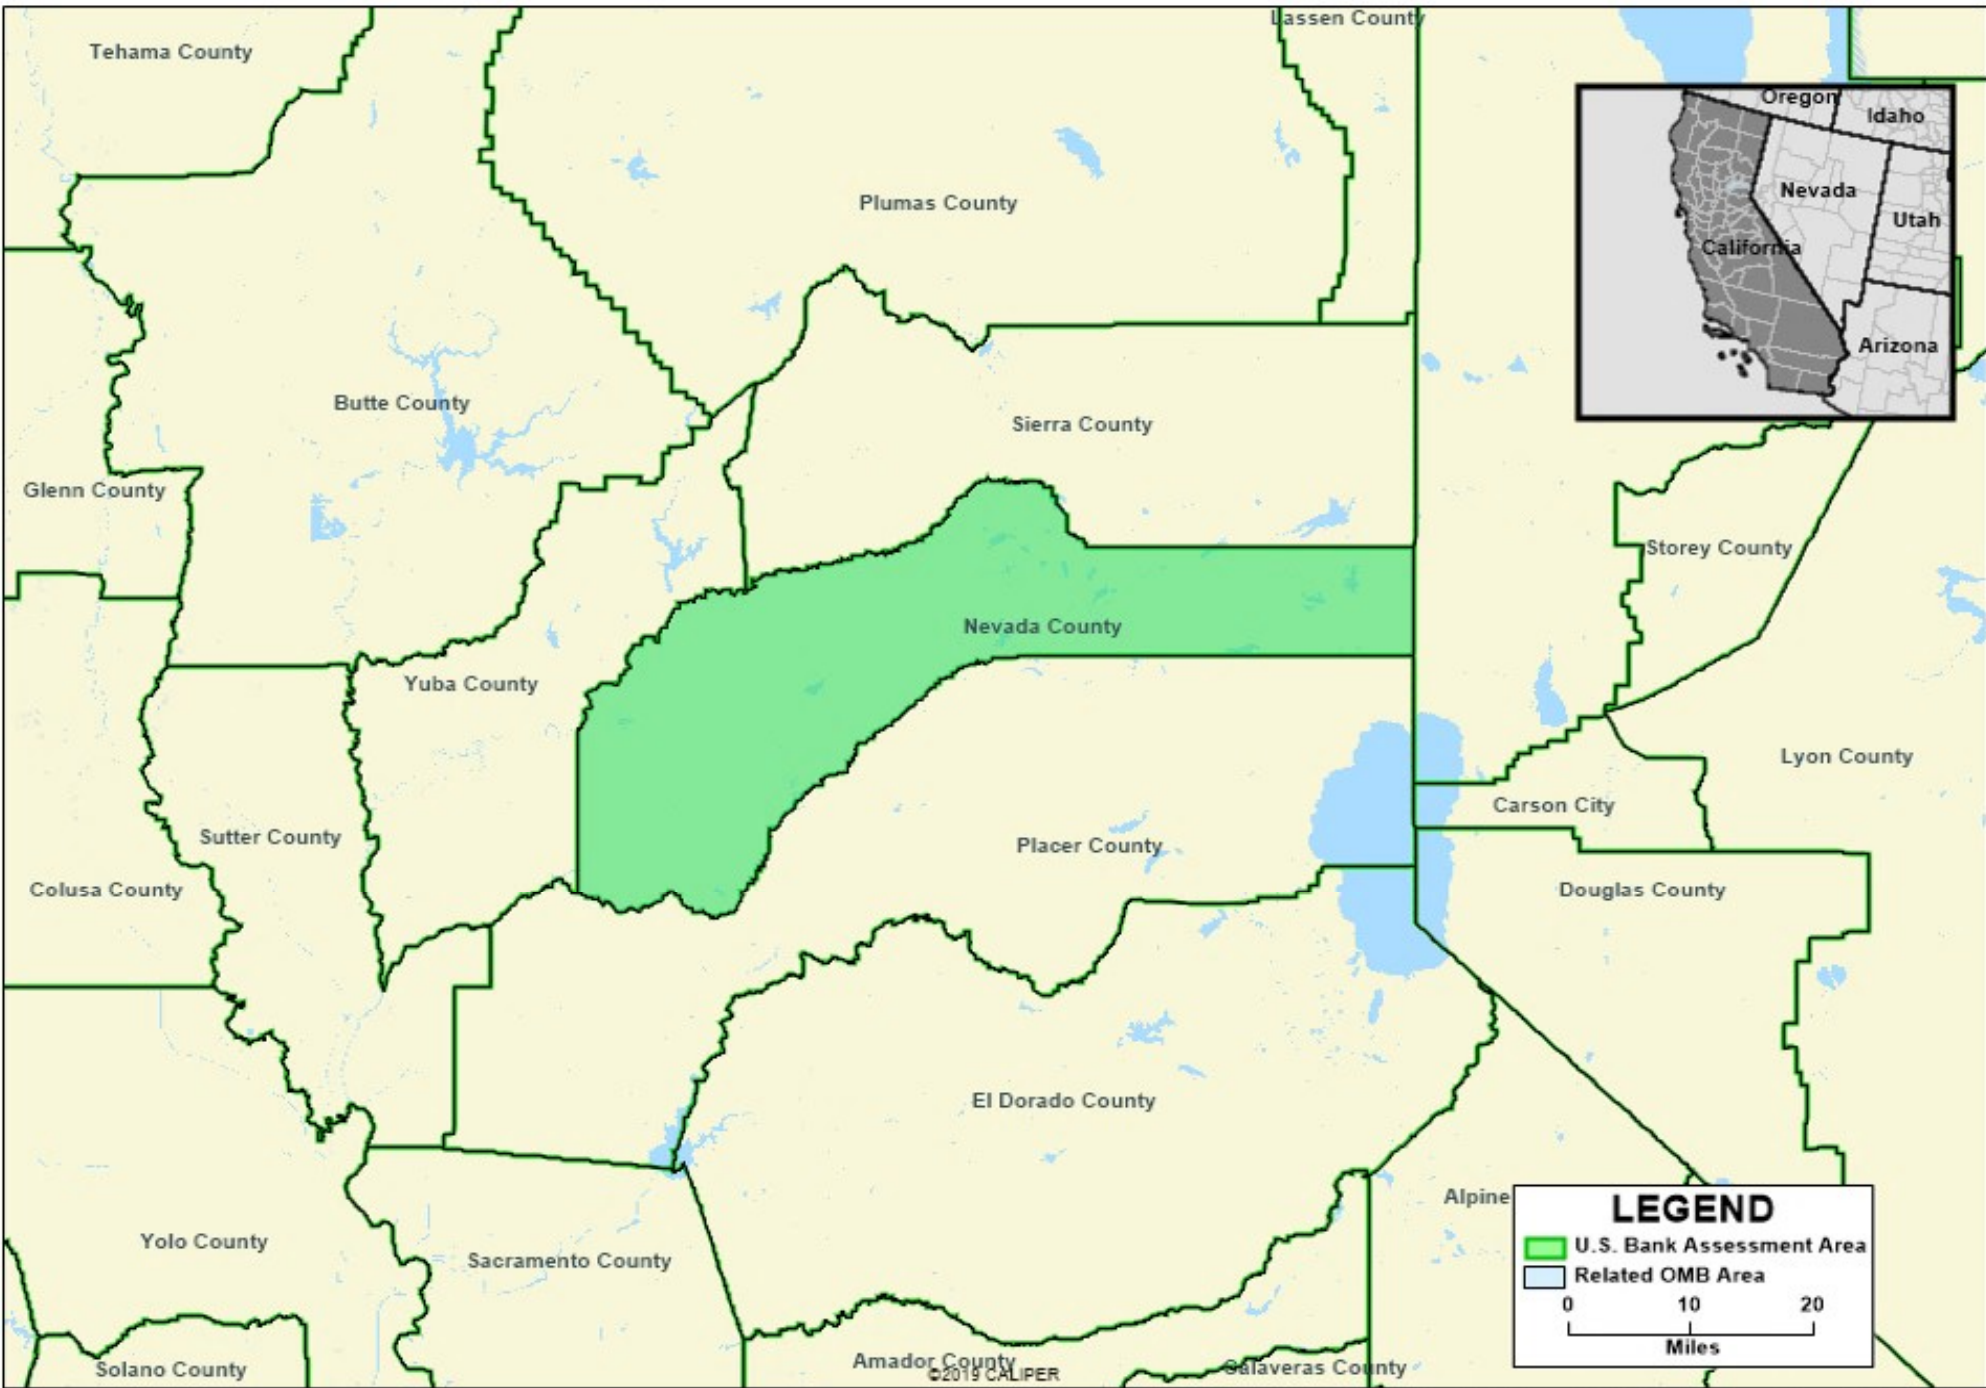

# U. S. Bank - NM - Truckee-Grass Valley, CA MiSA Assessment Area

\*MiSA = Micropolitan Statistical Area

Map Created by U. S. Bank CRA department on 3/10/2020