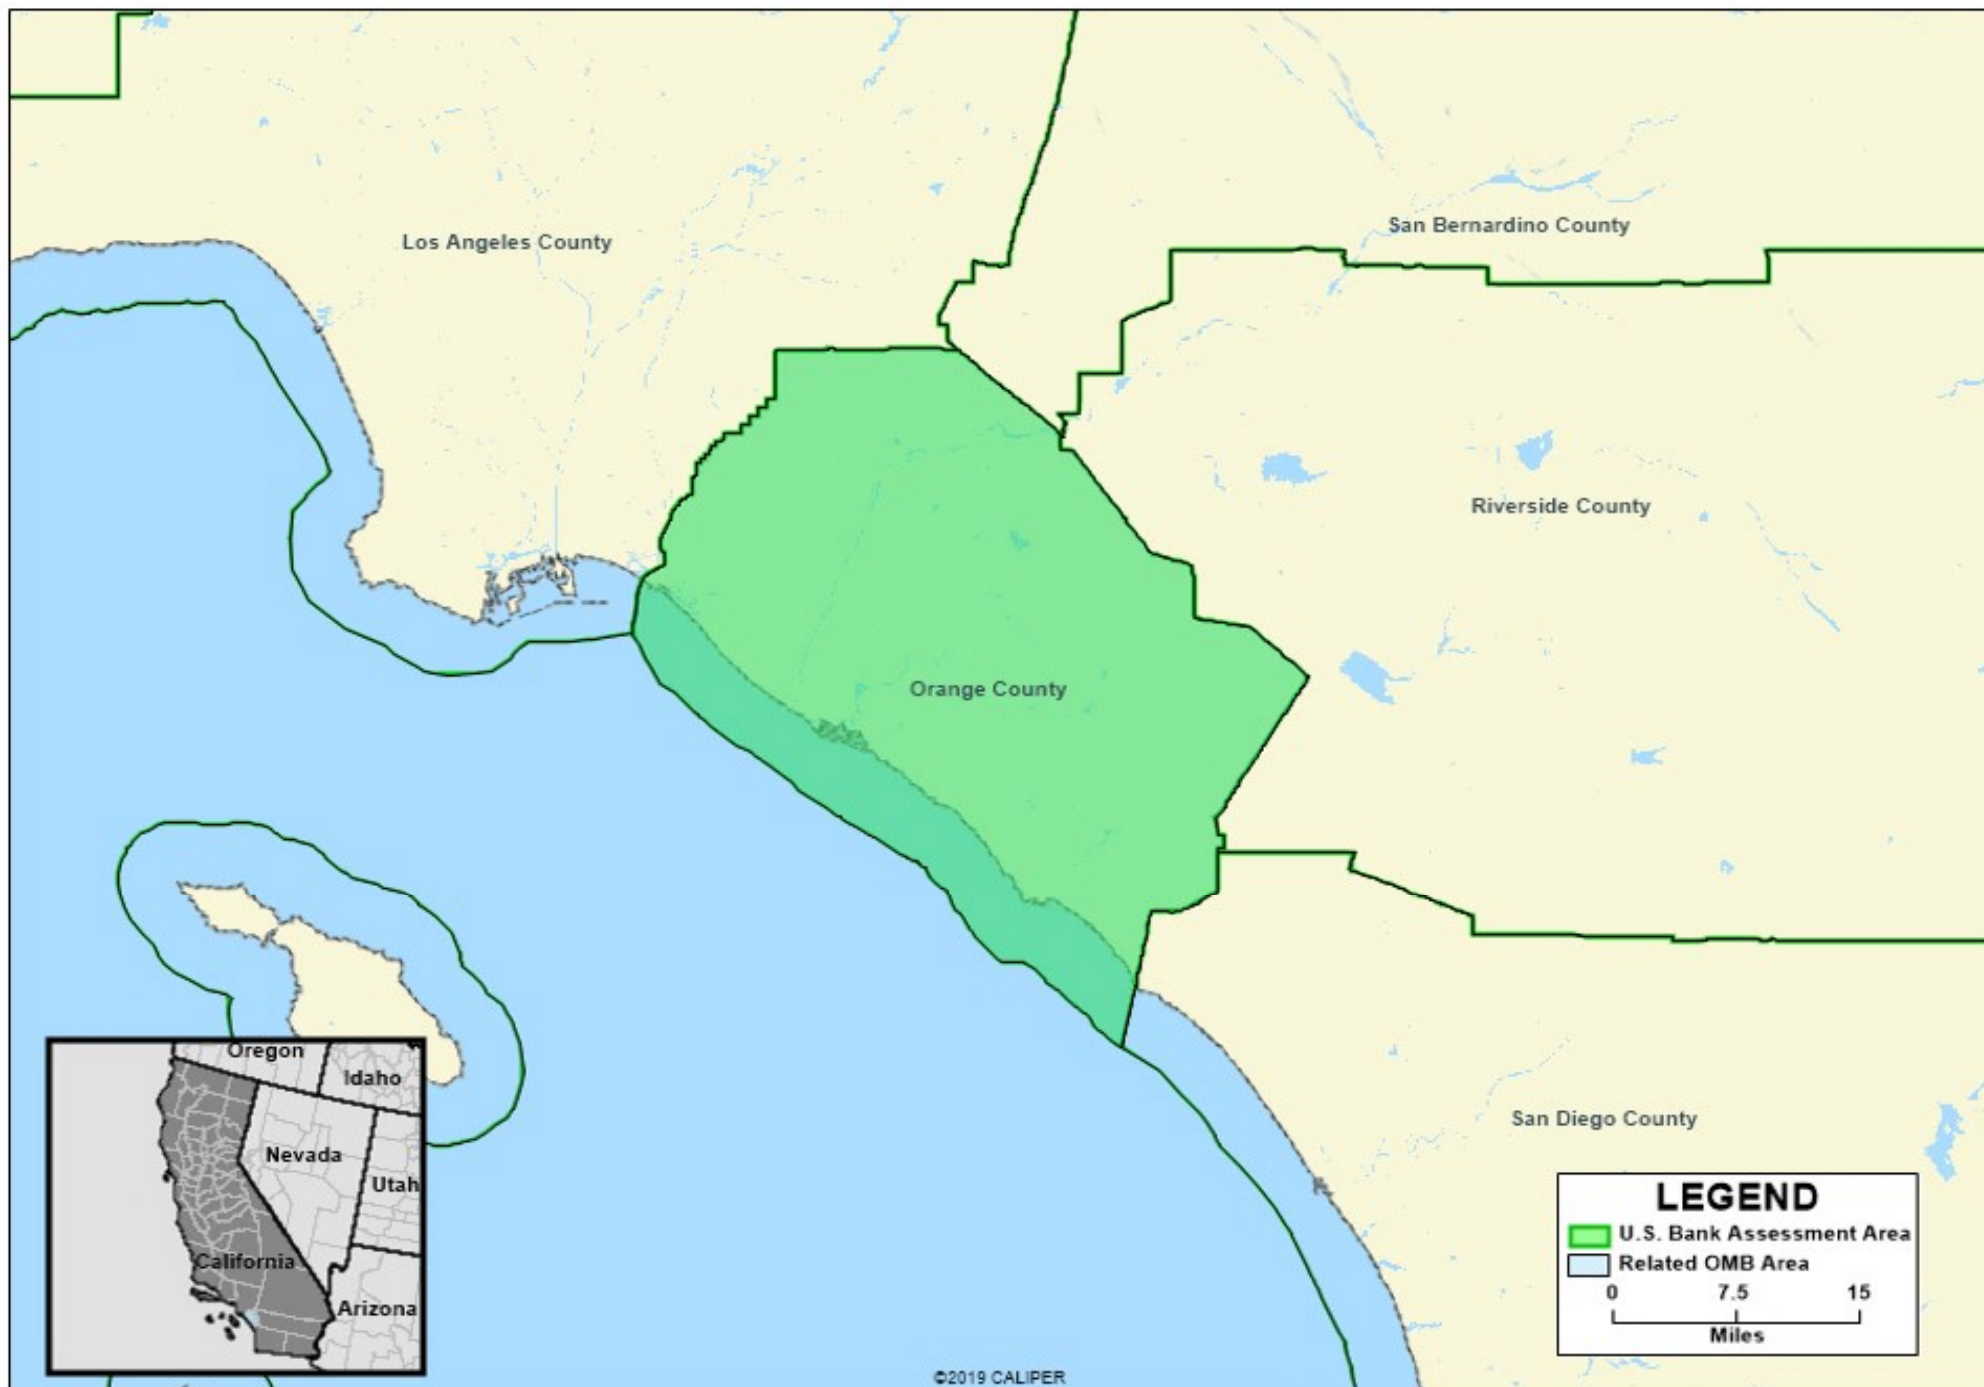

# U. S. Bank - Anaheim-Santa Ana-Irvine, CA MD Assessment Area

\*MD = Metropolitan Division

Map Created by U. S. Bank CRA department on 3/10/2020